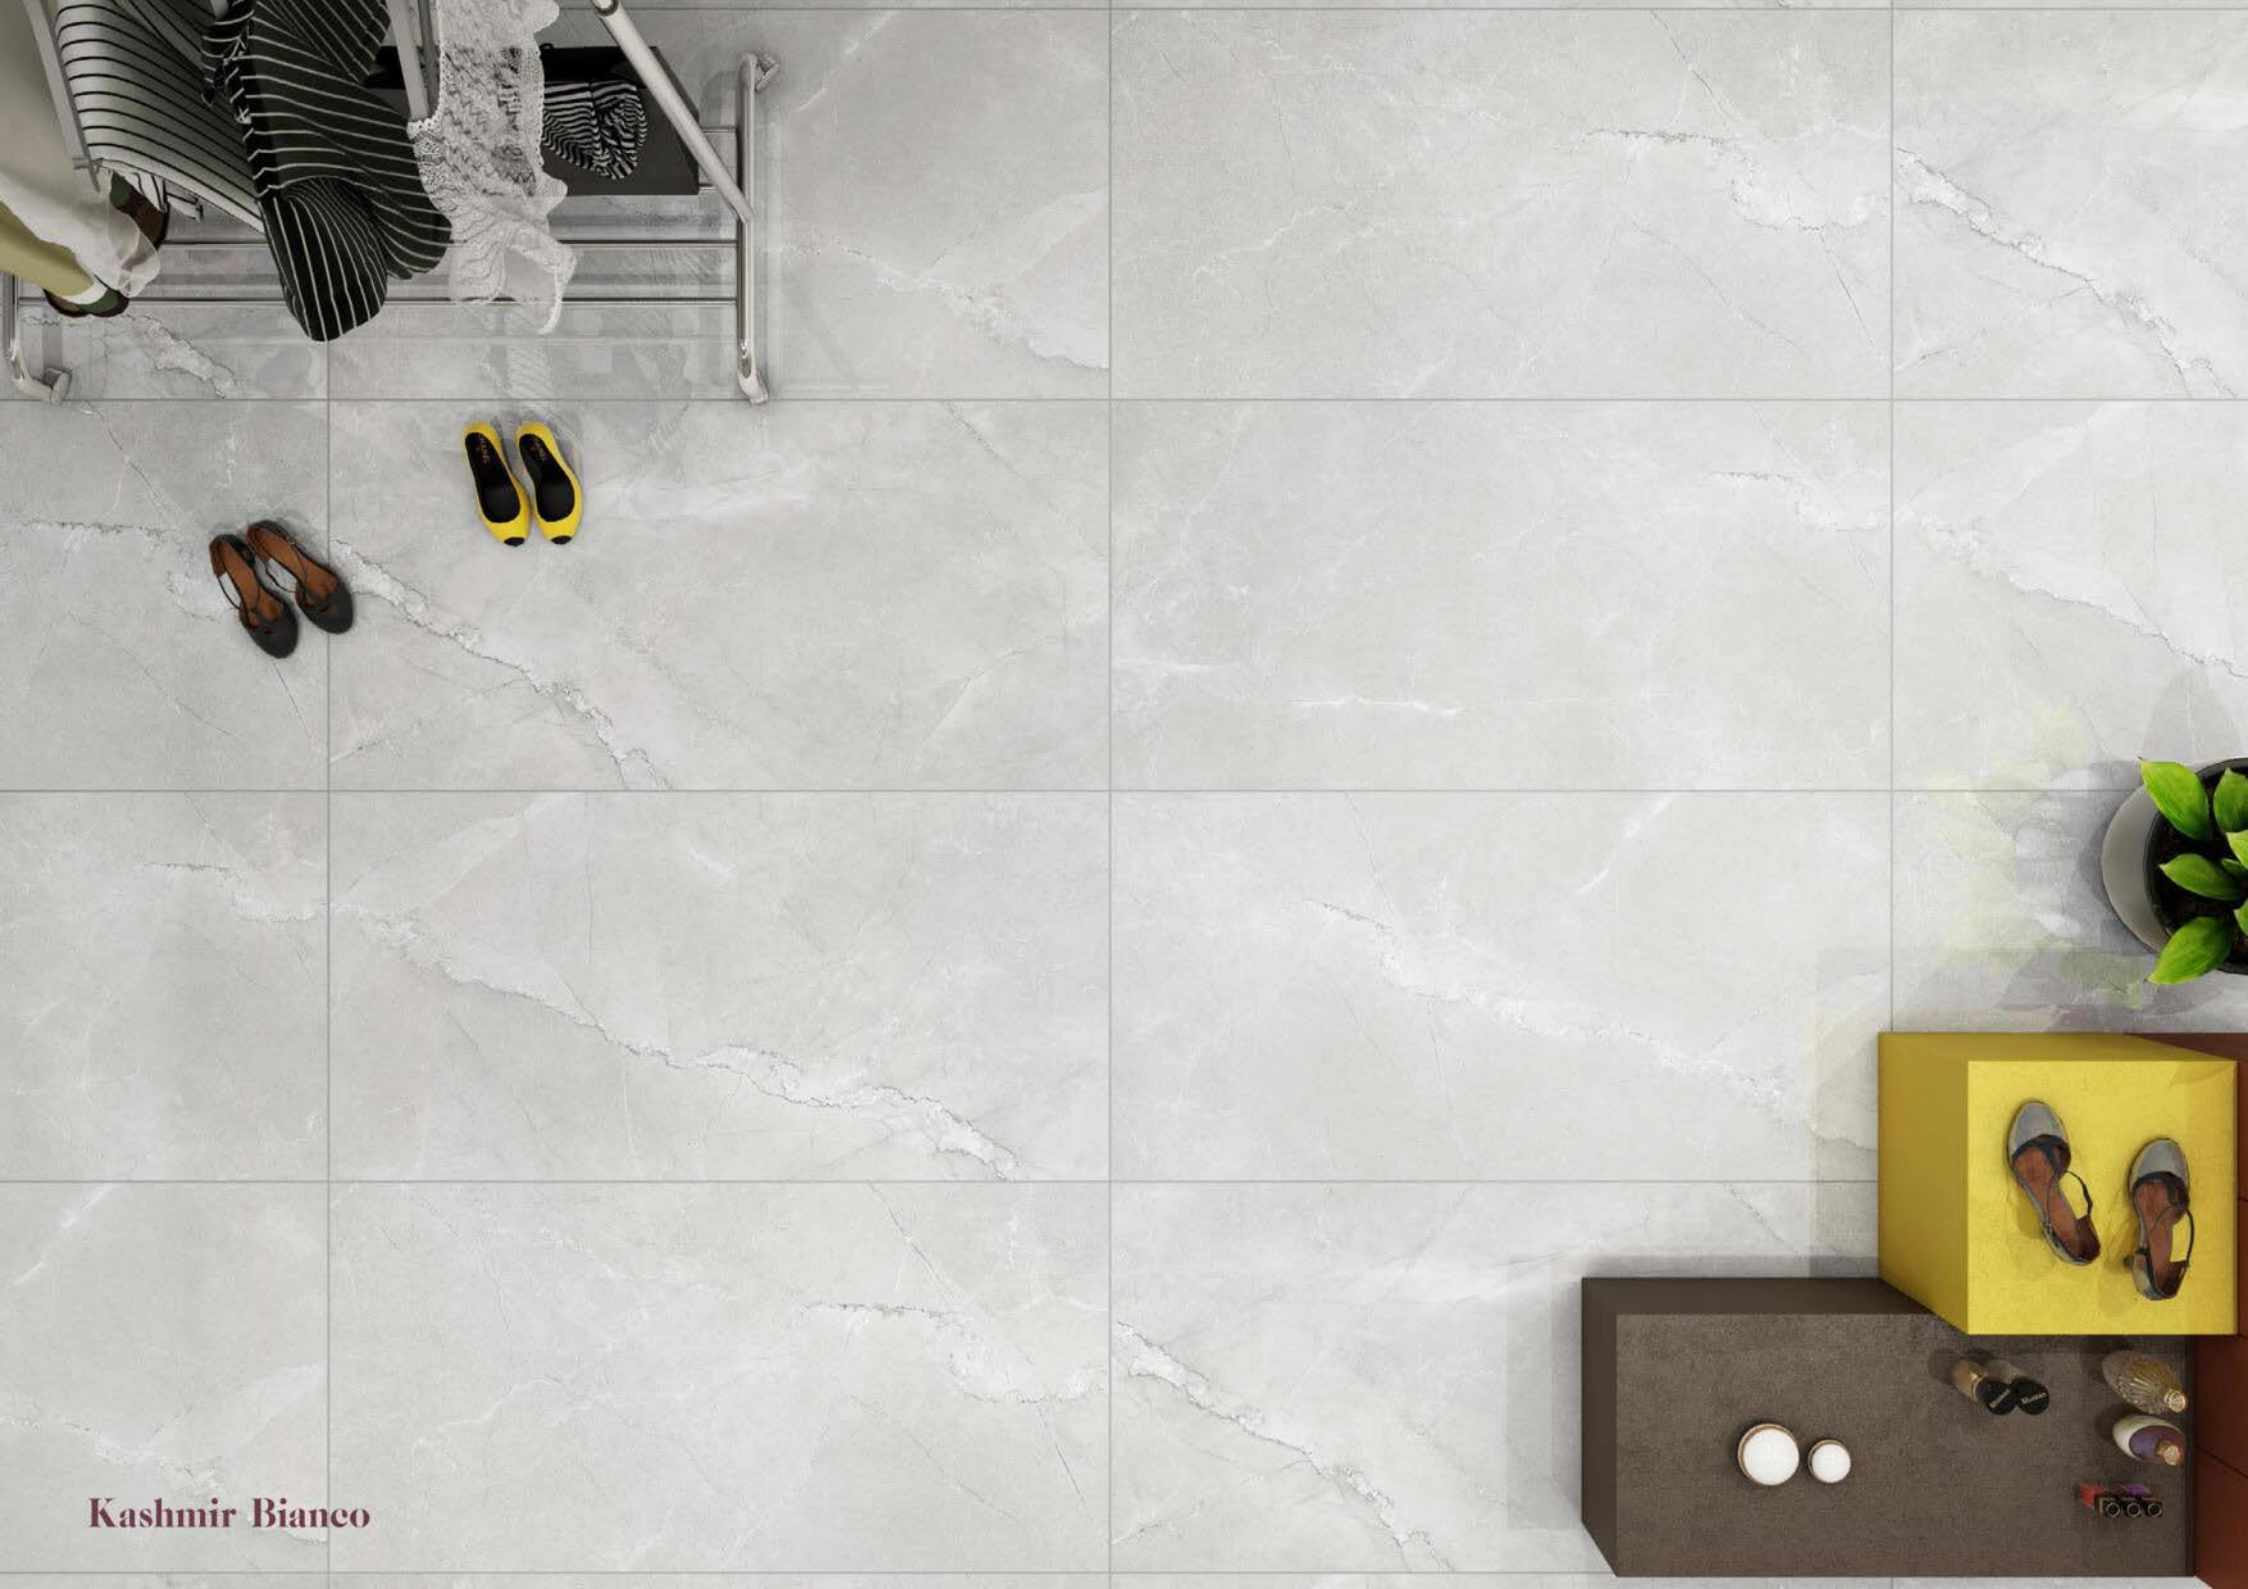

600X1200MM
60X120CM
24X48 INCH

600X600MM
60X60CM
24X24 INCH

▶ 9 MM THICKNESS ◀

Invisible Pearl

INVISIBLE

GLAZED
VITRIFIED TILES

RANDOMS
7

FINISH
GLOSSY / MATT *