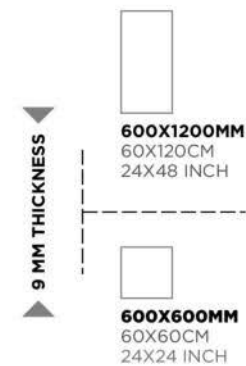

GLAZED
VITRIFIED TILES

RANDOMS
5/5

FINISH
GLOSSY / MATT *