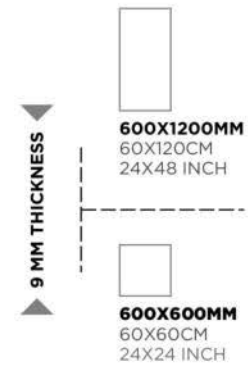

GLAZED
VITRIFIED TILES

RANDOMS
8/8

FINISH
GLOSSY / MATT *