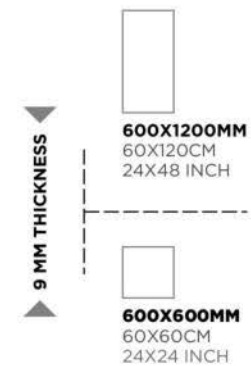

GLAZED
VITRIFIED TILES

RANDOMS
5/3

FINISH
GLOSSY / MATT *