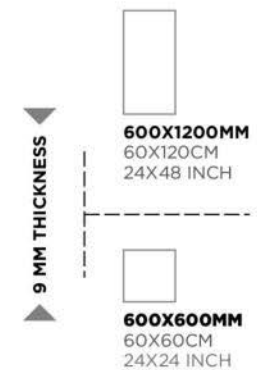

GLAZED
VITRIFIED TILES

RANDOMS
10/10

FINISH
GLOSSY / MATT *