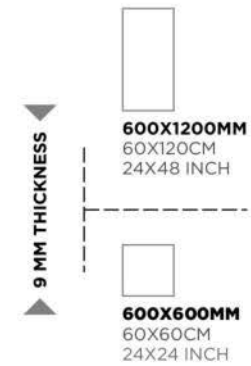

GLAZED
VITRIFIED TILES

RANDOMS
3/3

FINISH
GLOSSY / MATT *