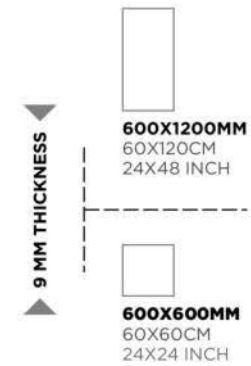

GLAZED
VITRIFIED TILES

RANDOMS
5/5

FINISH
GLOSSY / MATT *