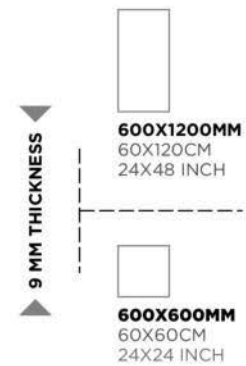

GLAZED
VITRIFIED TILES

RANDOMS
8/8

FINISH
GLOSSY / MATT *