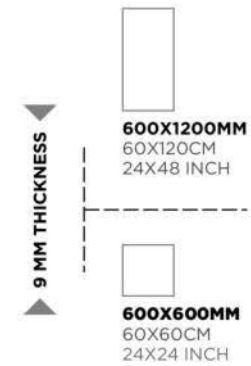

600X1200MM
60X120CM
24X48 INCH

600X600MM
60X60CM
24X24 INCH

▶ 9 MM THICKNESS ◀

Urbanity Marfil

URBANITY

GLAZED
VITRIFIED TILES

RANDOMS
5

FINISH
GLOSSY / MATT *