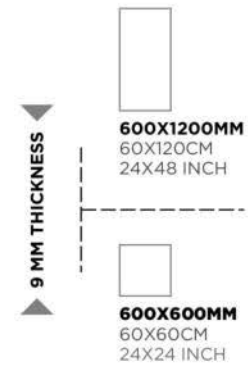

RANDOMS
5/5

FINISH
GLOSSY / MATT *

600X1200MM
60X120CM
24X48 INCH

600X600MM
60X60CM
24X24 INCH

▶ **9 MM THICKNESS** ◀

Imperiale Light

IMPERIALE

GLAZED
VITRIFIED TILES