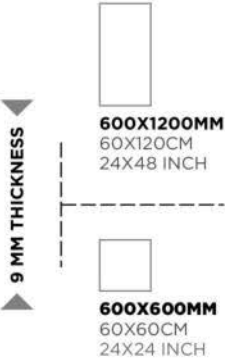

GLAZED
VITRIFIED TILES

RANDOMS
5/5

FINISH
GLOSSY / MATT *