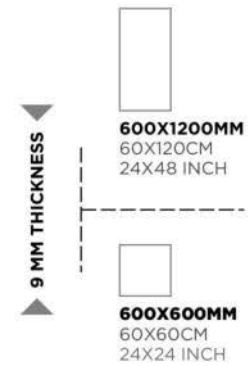

GLAZED
VITRIFIED TILES

RANDOMS
1/1

FINISH
GLOSSY / MATT *