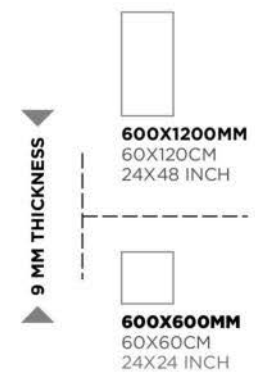

GLAZED
VITRIFIED TILES

RANDOMS
1

FINISH
GLOSSY / MATT *