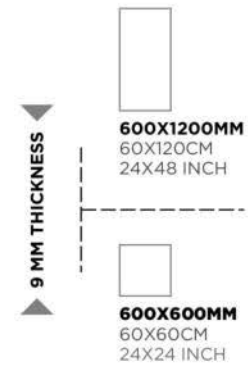

GLAZED
VITRIFIED TILES

RANDOMS
3/3

FINISH
GLOSSY / MATT *