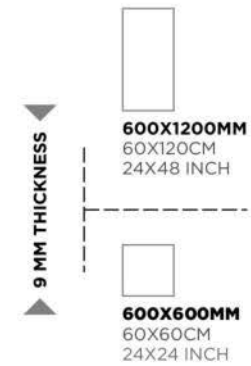

GLAZED
VITRIFIED TILES

RANDOMS
7/7

FINISH
GLOSSY / MATT *