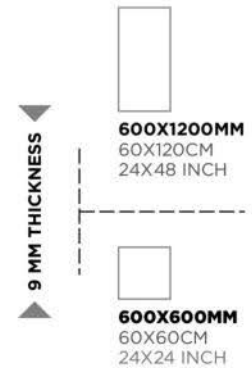

GLAZED
VITRIFIED TILES

RANDOMS
8/8

FINISH
GLOSSY / MATT *