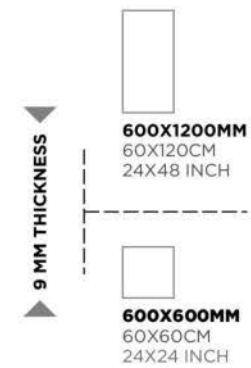

GLAZED
VITRIFIED TILES

RANDOMS
3/3

FINISH
GLOSSY / MATT *