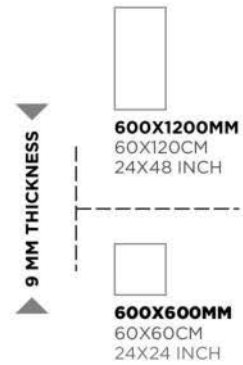

GLAZED
VITRIFIED TILES

RANDOMS
6/7

FINISH
GLOSSY / MATT *