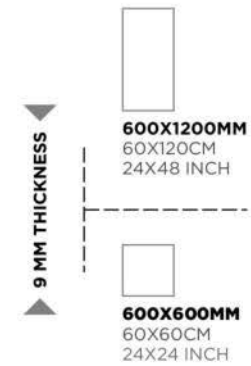

Vittoria Creama

VITTORIA

Vittoria Bianco

Vittoria Crema

GLAZED
VITRIFIED TILES

RANDOMS
5/5

FINISH
GLOSSY / MATT *

600X1200MM
60X120CM
24X48 INCH