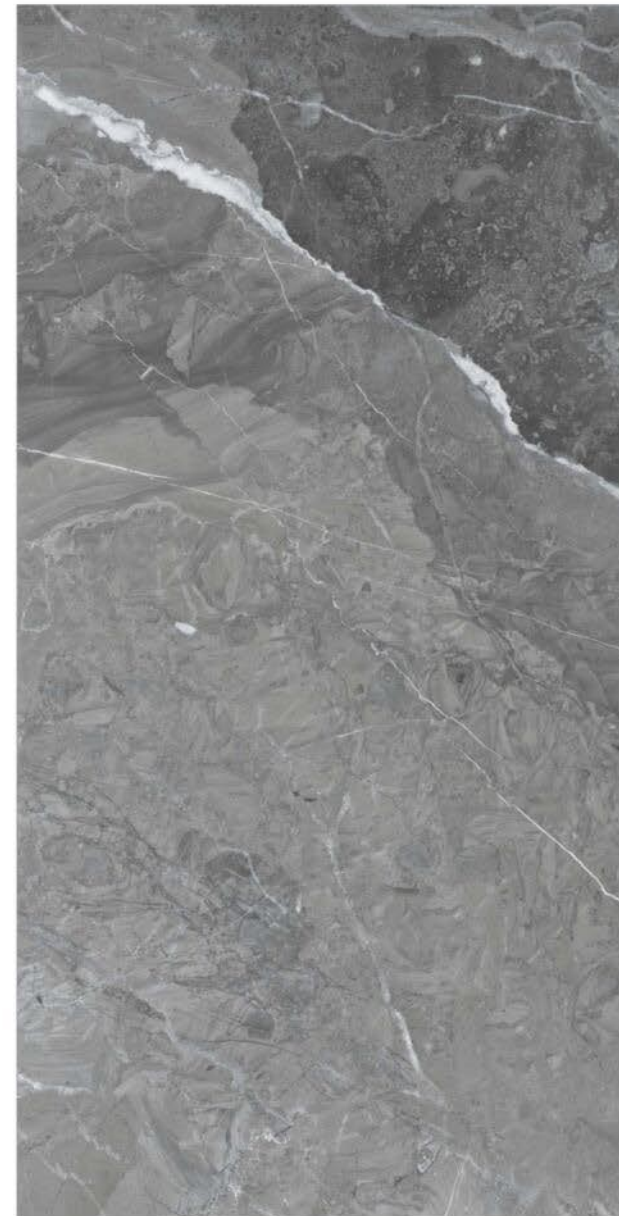

Breccia Venezia

BRECCIA

GLAZED
VITRIFIED TILES

RANDOMS
6

FINISH
GLOSSY / MATT *