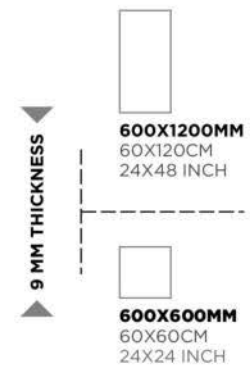

GLAZED
VITRIFIED TILES

RANDOMS
8/8

FINISH
GLOSSY / MATT *