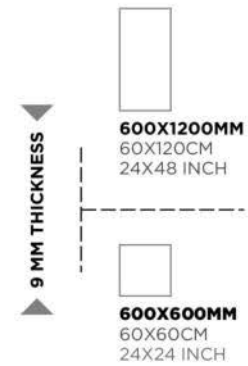

GLAZED
VITRIFIED TILES

RANDOMS
4/4

FINISH
GLOSSY / MATT *