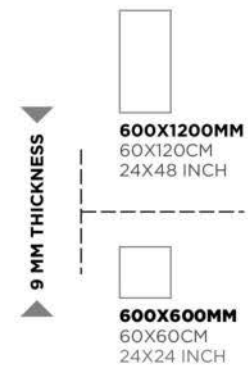

GLAZED
VITRIFIED TILES

RANDOMS
1/1

FINISH
GLOSSY / MATT *