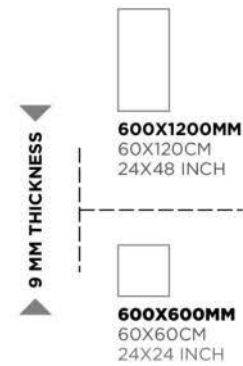

GLAZED
VITRIFIED TILES

RANDOMS
9/8

FINISH
GLOSSY / MATT *