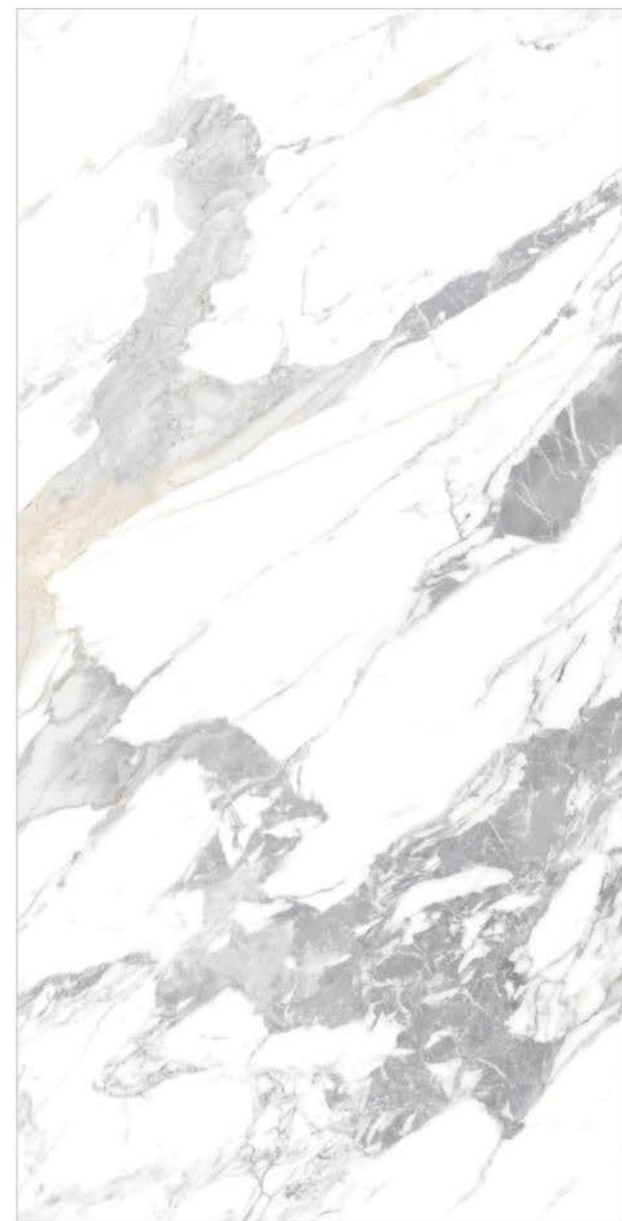

Bianco Alpino

BIANCO

GLAZED
VITRIFIED TILES

RANDOMS
7

FINISH
GLOSSY / MATT *