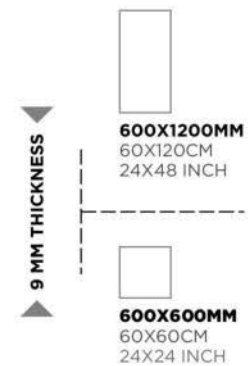

GLAZED
VITRIFIED TILES

RANDOMS
3

FINISH
GLOSSY / MATT *