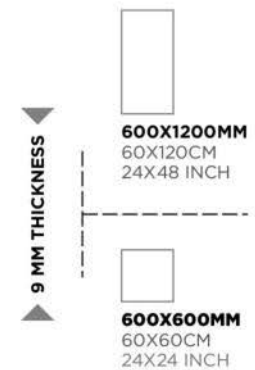

GLAZED
VITRIFIED TILES

RANDOMS
1

FINISH
GLOSSY / MATT *