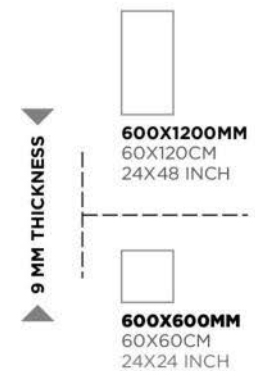

GLAZED
VITRIFIED TILES

RANDOMS
1/1

FINISH
GLOSSY / MATT *