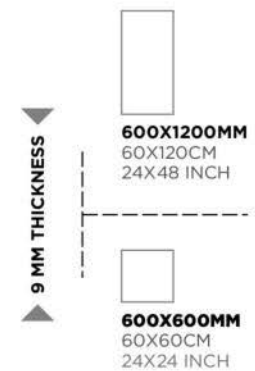

GLAZED
VITRIFIED TILES

RANDOMS
5/5

FINISH
GLOSSY / MATT *