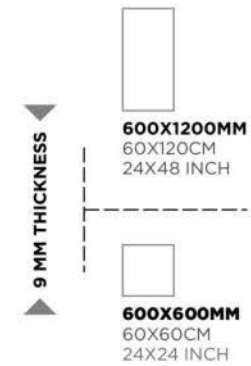

VOLCANO

Volcano Beige

Volcano Bianco

GLAZED
VITRIFIED TILES

RANDOMS
3/3

FINISH
GLOSSY / MATT *

600X1200MM
60X120CM
24X48 INCH

600X600MM
60X60CM
24X24 INCH