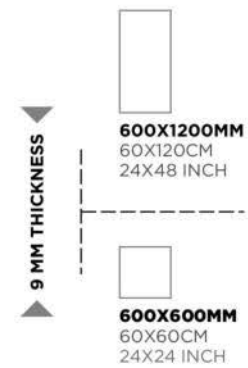

60X60MM
60X60CM
24X24 INCH

Bellagio Marfil

BELLAGIO

Bellagio Beige

Bellagio Marfil

GLAZED
VITRIFIED TILES

RANDOMS
8/8

FINISH
GLOSSY / MATT *