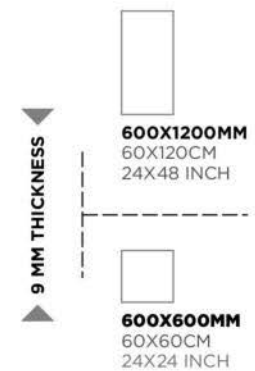

Nordic almond

GLAZED
VITRIFIED TILES

RANDOMS
1/1

FINISH
GLOSSY / MATT *

The Marriott In.

600X1200MM
60X120CM
24X48 INCH

600X600MM
60X60CM
24X24 INCH

▶ 9 MM THICKNESS ◀