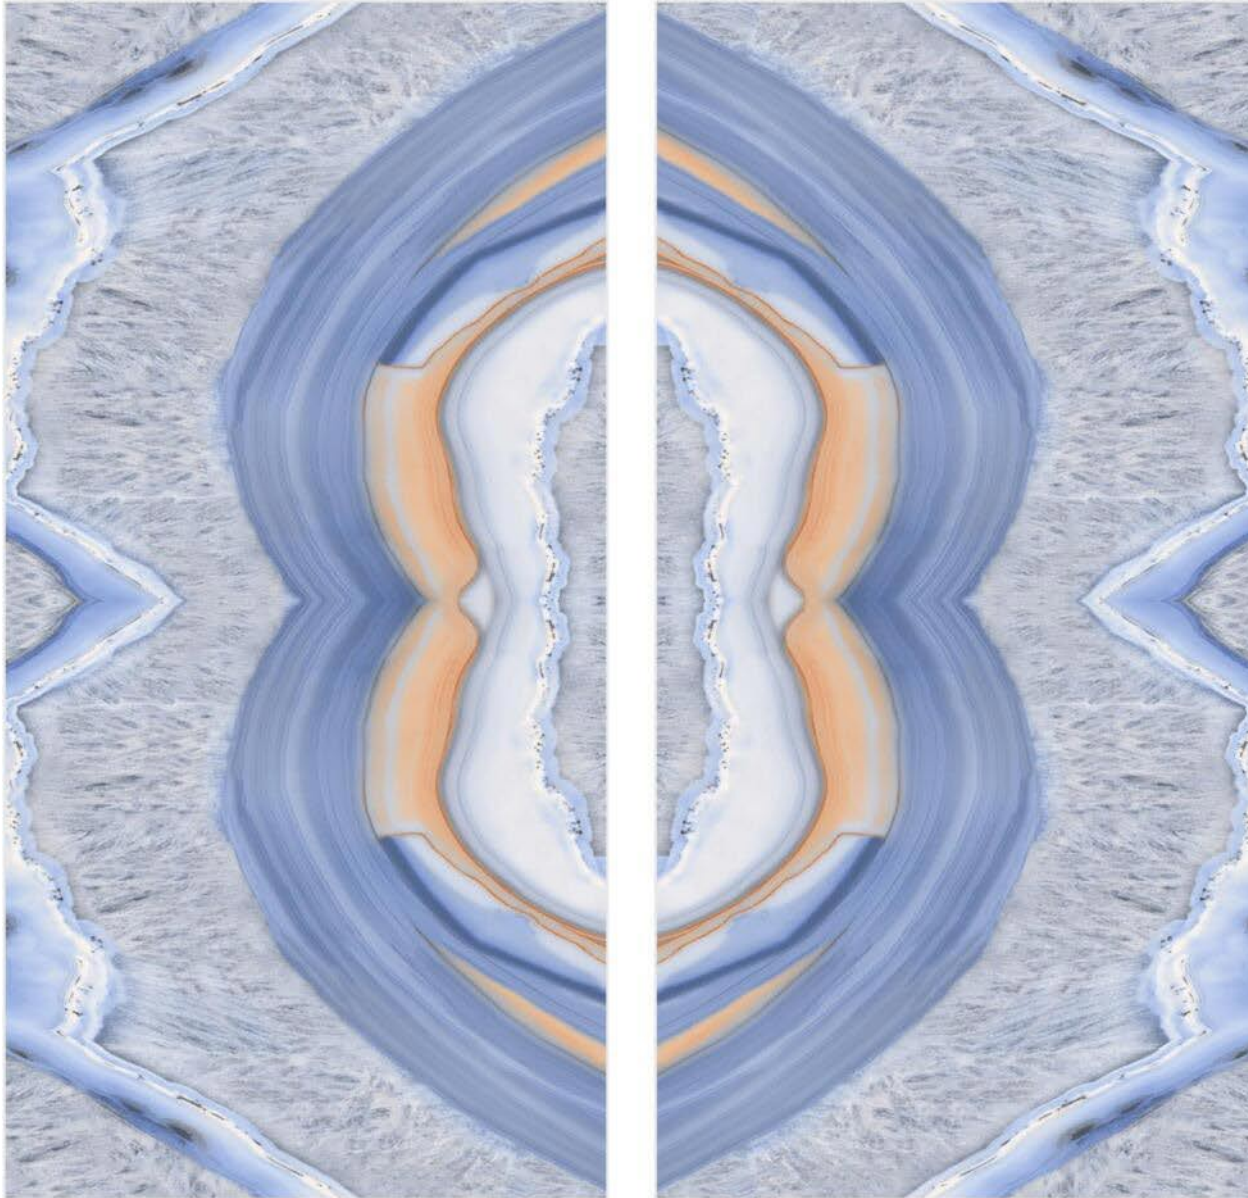

RANDOMS
1

FINISH
GLOSSY / MATT *

9 MM THICKNESS

600X1200MM
60X120CM
24X48 INCH

600X600MM
60X60CM
24X24 INCH

BM 1013

BOOKMATCH

collection 2021