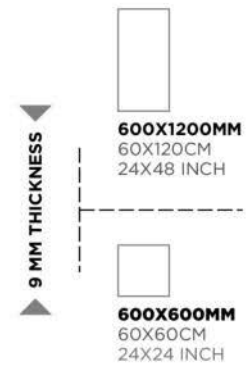

GLAZED
VITRIFIED TILES

RANDOMS
8/3

FINISH
GLOSSY / MATT *