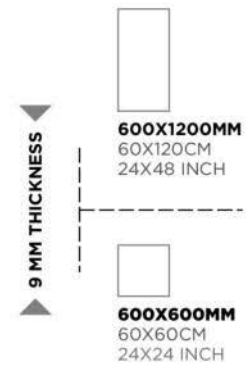

GLAZED
VITRIFIED TILES

RANDOMS
8/5

FINISH
GLOSSY / MATT *