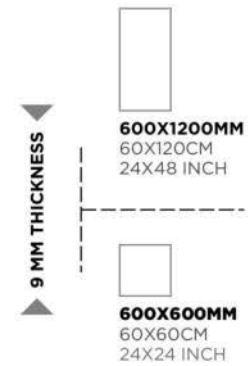

GLAZED
VITRIFIED TILES

RANDOMS
9/9

FINISH
GLOSSY / MATT *