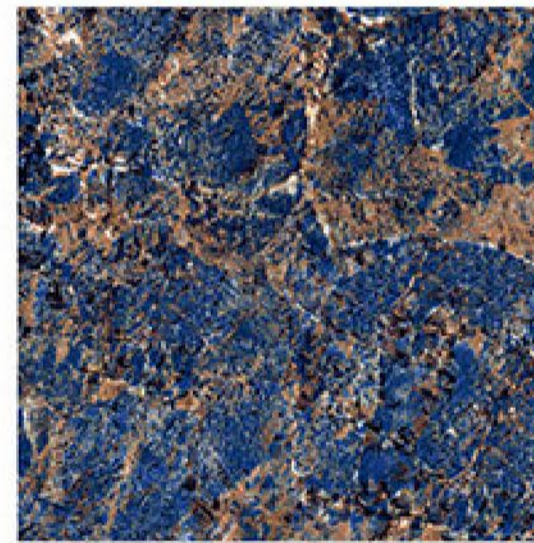

Low Water Absorption

MYSTRO BLUE

HIGH GLOSS ✨

Randoms

R1

R2

R3

R4