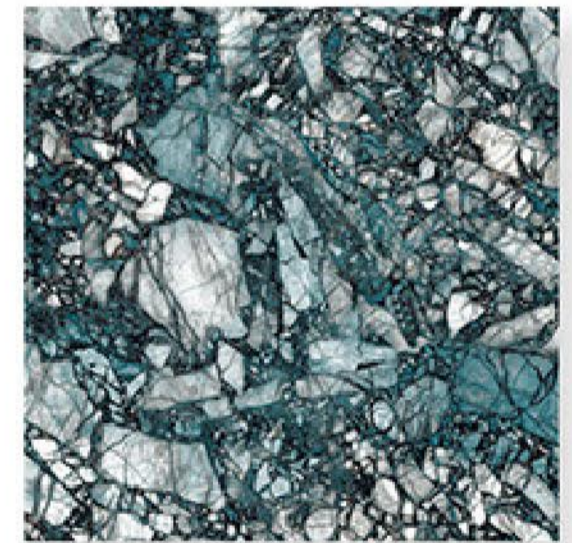

BOTEGA AQUA

HIGH GLOSS ✨

Randoms

R1

R2

R3

R4

Eco-Friendly

100% Replacement
for Italian Marble

Random Designs

0% Zero Maintenance

Low Water Absorption

BRAZIL RED

HIGH GLOSS ✨

Randoms

R1