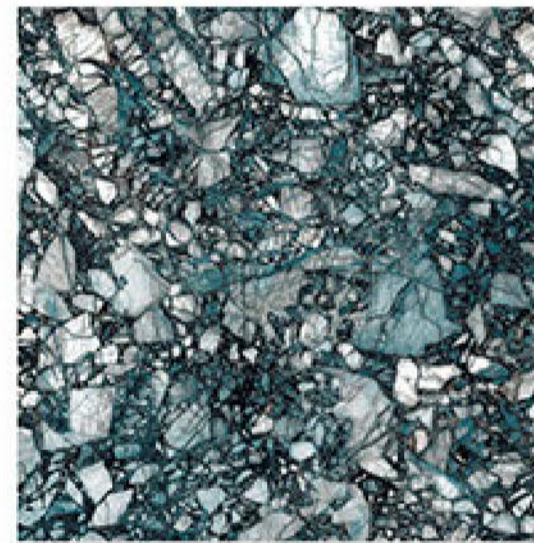

BOTEGA AQUA

HIGH GLOSS ✨

Randoms

R1

R2

R3

R4

Eco-Friendly

100% Replacement
for Italian Marble

Random Designs

0% Zero Maintenance

Low Water Absorption

BRAZIL RED

HIGH GLOSS ✨

Randoms

R1