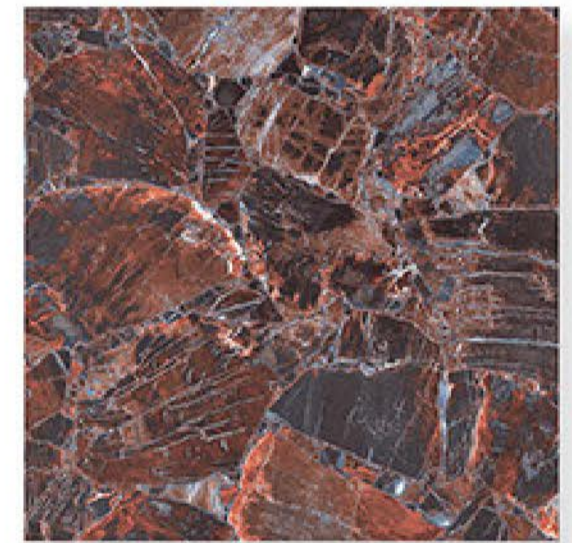

R4

Eco-Friendly

100% Replacement
for Italian Marble

Random Designs

0% Zero Maintenance

Low Water Absorption