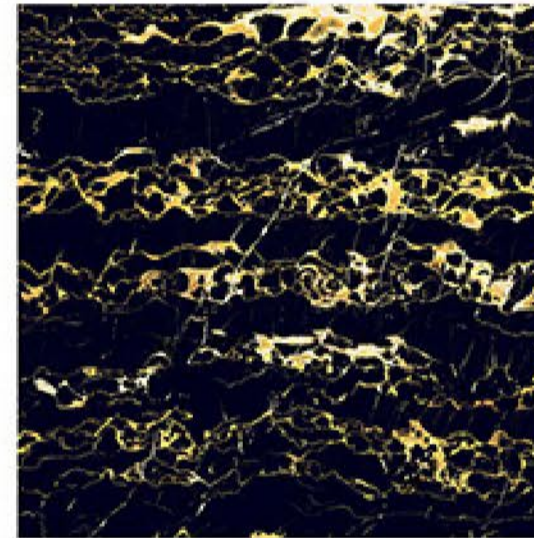

Low Water Absorption

PORTRO RED

HIGH GLOSS ✨

Randoms

R1

R2

R3

R4

Eco-Friendly

100% Replacement
for Italian Marble

Random Designs

Zero Maintenance

Low Water Absorption

PORTRO YELLOW

HIGH GLOSS ✨

Randoms