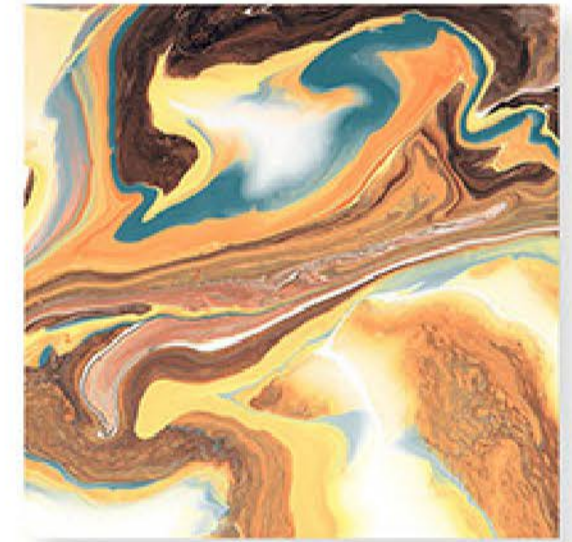

Low Water Absorption

SANTA MIX

HIGH GLOSS ✨

Randoms

R1

R2

R3

R4

Eco-Friendly

100% Replacement
for Italian Marble

Random Designs

0% Zero Maintenance

Low Water Absorption

STONEX MIX

HIGH GLOSS ✨

Randoms