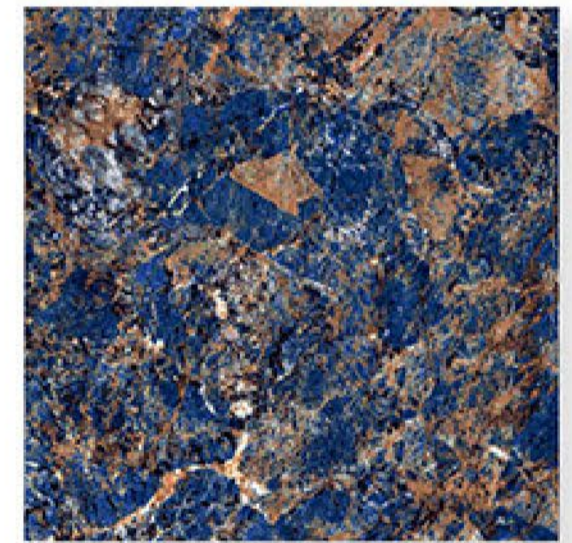

Low Water Absorption

MYSTRO BLUE

HIGH GLOSS ✨

Randoms

R1

R2

R3

R4