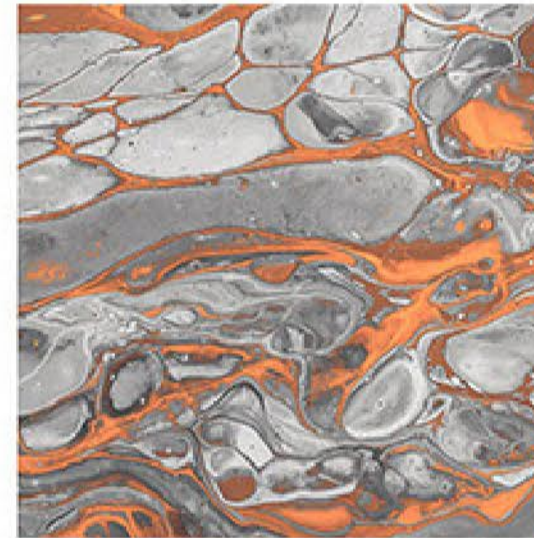

Eco-Friendly

100% Replacement
for Italian Marble

Random Designs

Zero Maintenance

Low Water Absorption

PORTRO YELLOW

HIGH GLOSS ✨

Randoms

R1

R2

R3

R4

Eco-Friendly

100% Replacement
for Italian Marble

Random Designs

Zero Maintenance

Low Water Absorption

REDISSION

HIGH GLOSS ✨

Randoms

R1

R2

R3

R4