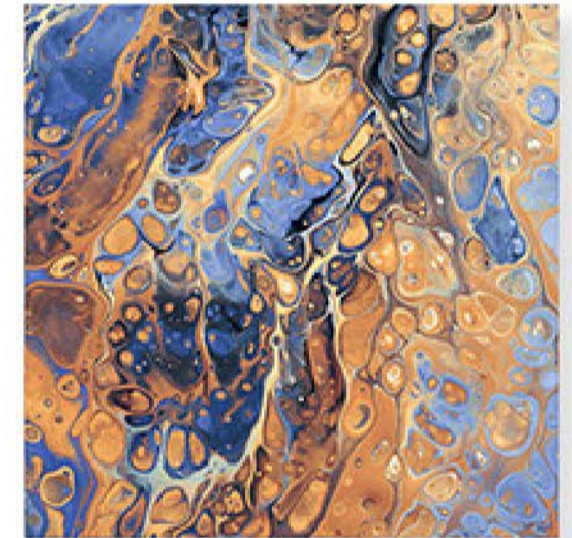

STONEX MIX

HIGH GLOSS ✨

Randoms

R1

R2

R3

R4

Eco-Friendly

100% Replacement
for Italian Marble

Random Designs

0% Zero Maintenance

Low Water Absorption