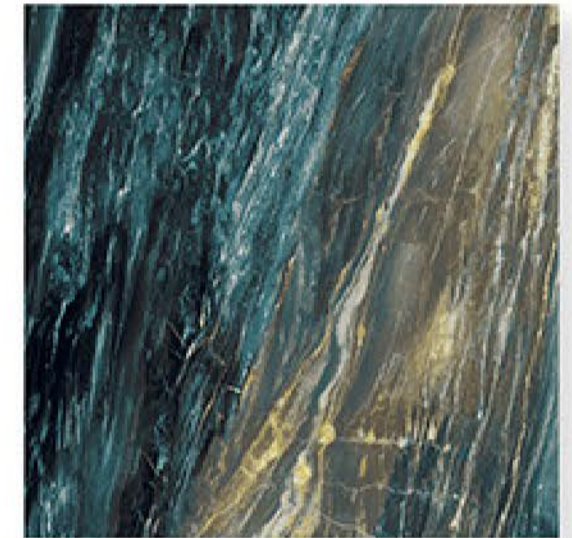

ROBIN AQUA

HIGH GLOSS ✨

Randoms

R1

R2

R3

R4

Eco-Friendly

100% Replacement
for Italian Marble

Random Designs

0% Zero Maintenance

Low Water Absorption