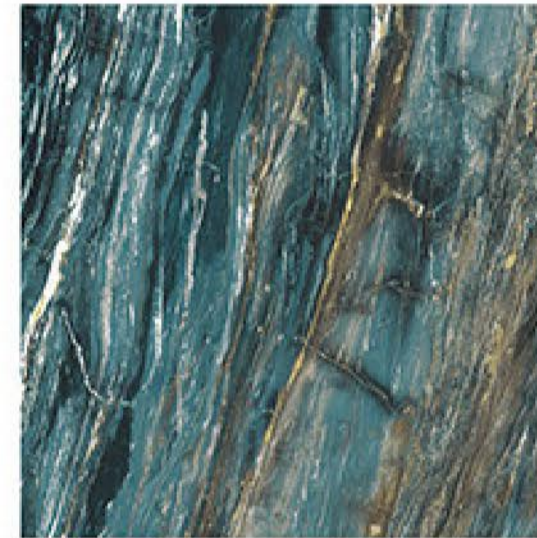

Eco-Friendly

100% Replacement
for Italian Marble

Random Designs

Zero Maintenance

Low Water Absorption

ROBIN AQUA

HIGH GLOSS ✨

Randoms