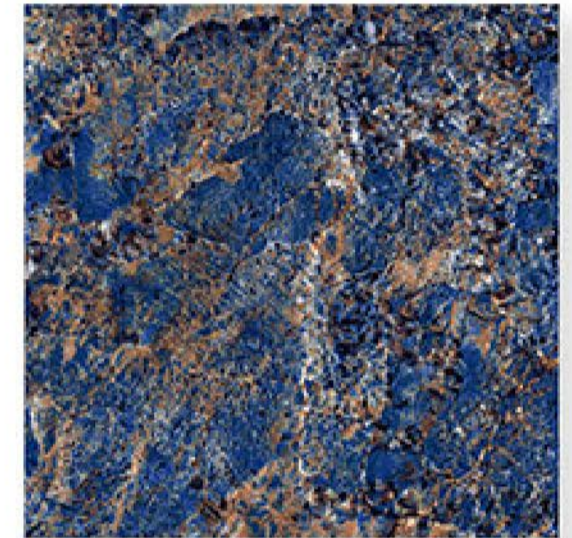

Low Water Absorption

MYSTRO BLUE

HIGH GLOSS ✨

Randoms

R1

R2

R3

R4