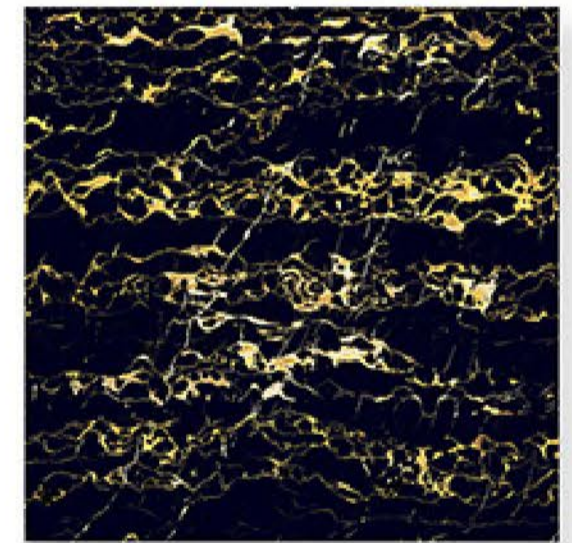

R4

Eco-Friendly

100% Replacement
for Italian Marble

Random Designs

Zero Maintenance

Low Water Absorption