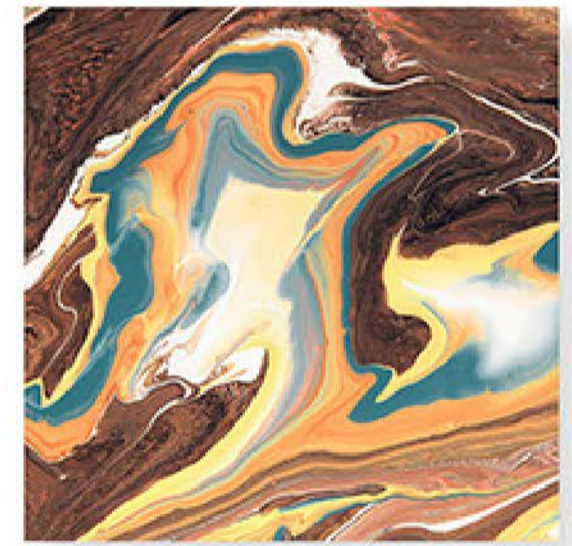

Low Water Absorption

SANTA MIX

HIGH GLOSS ✨

Randoms

R1

R2

R3

R4

Eco-Friendly

100% Replacement
for Italian Marble

Random Designs

0% Zero Maintenance

Low Water Absorption

STONEX MIX

HIGH GLOSS ✨

Randoms