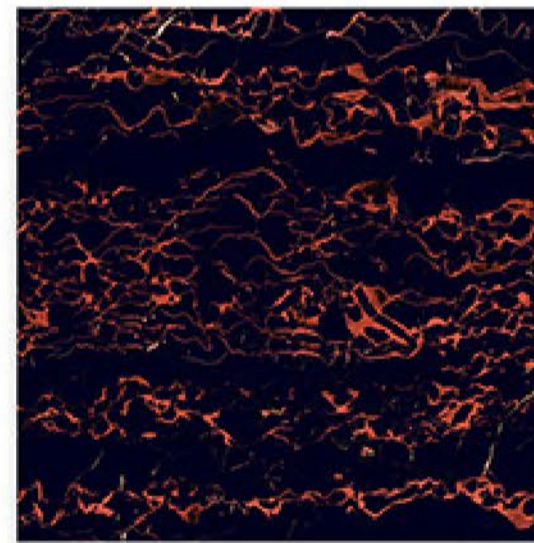

Low Water Absorption

PORTRO RED

HIGH GLOSS ✨

Randoms

R1

R2

R3

R4

Eco-Friendly

100% Replacement
for Italian Marble

Random Designs

Zero Maintenance

Low Water Absorption

PORTRO YELLOW

HIGH GLOSS ✨

Randoms