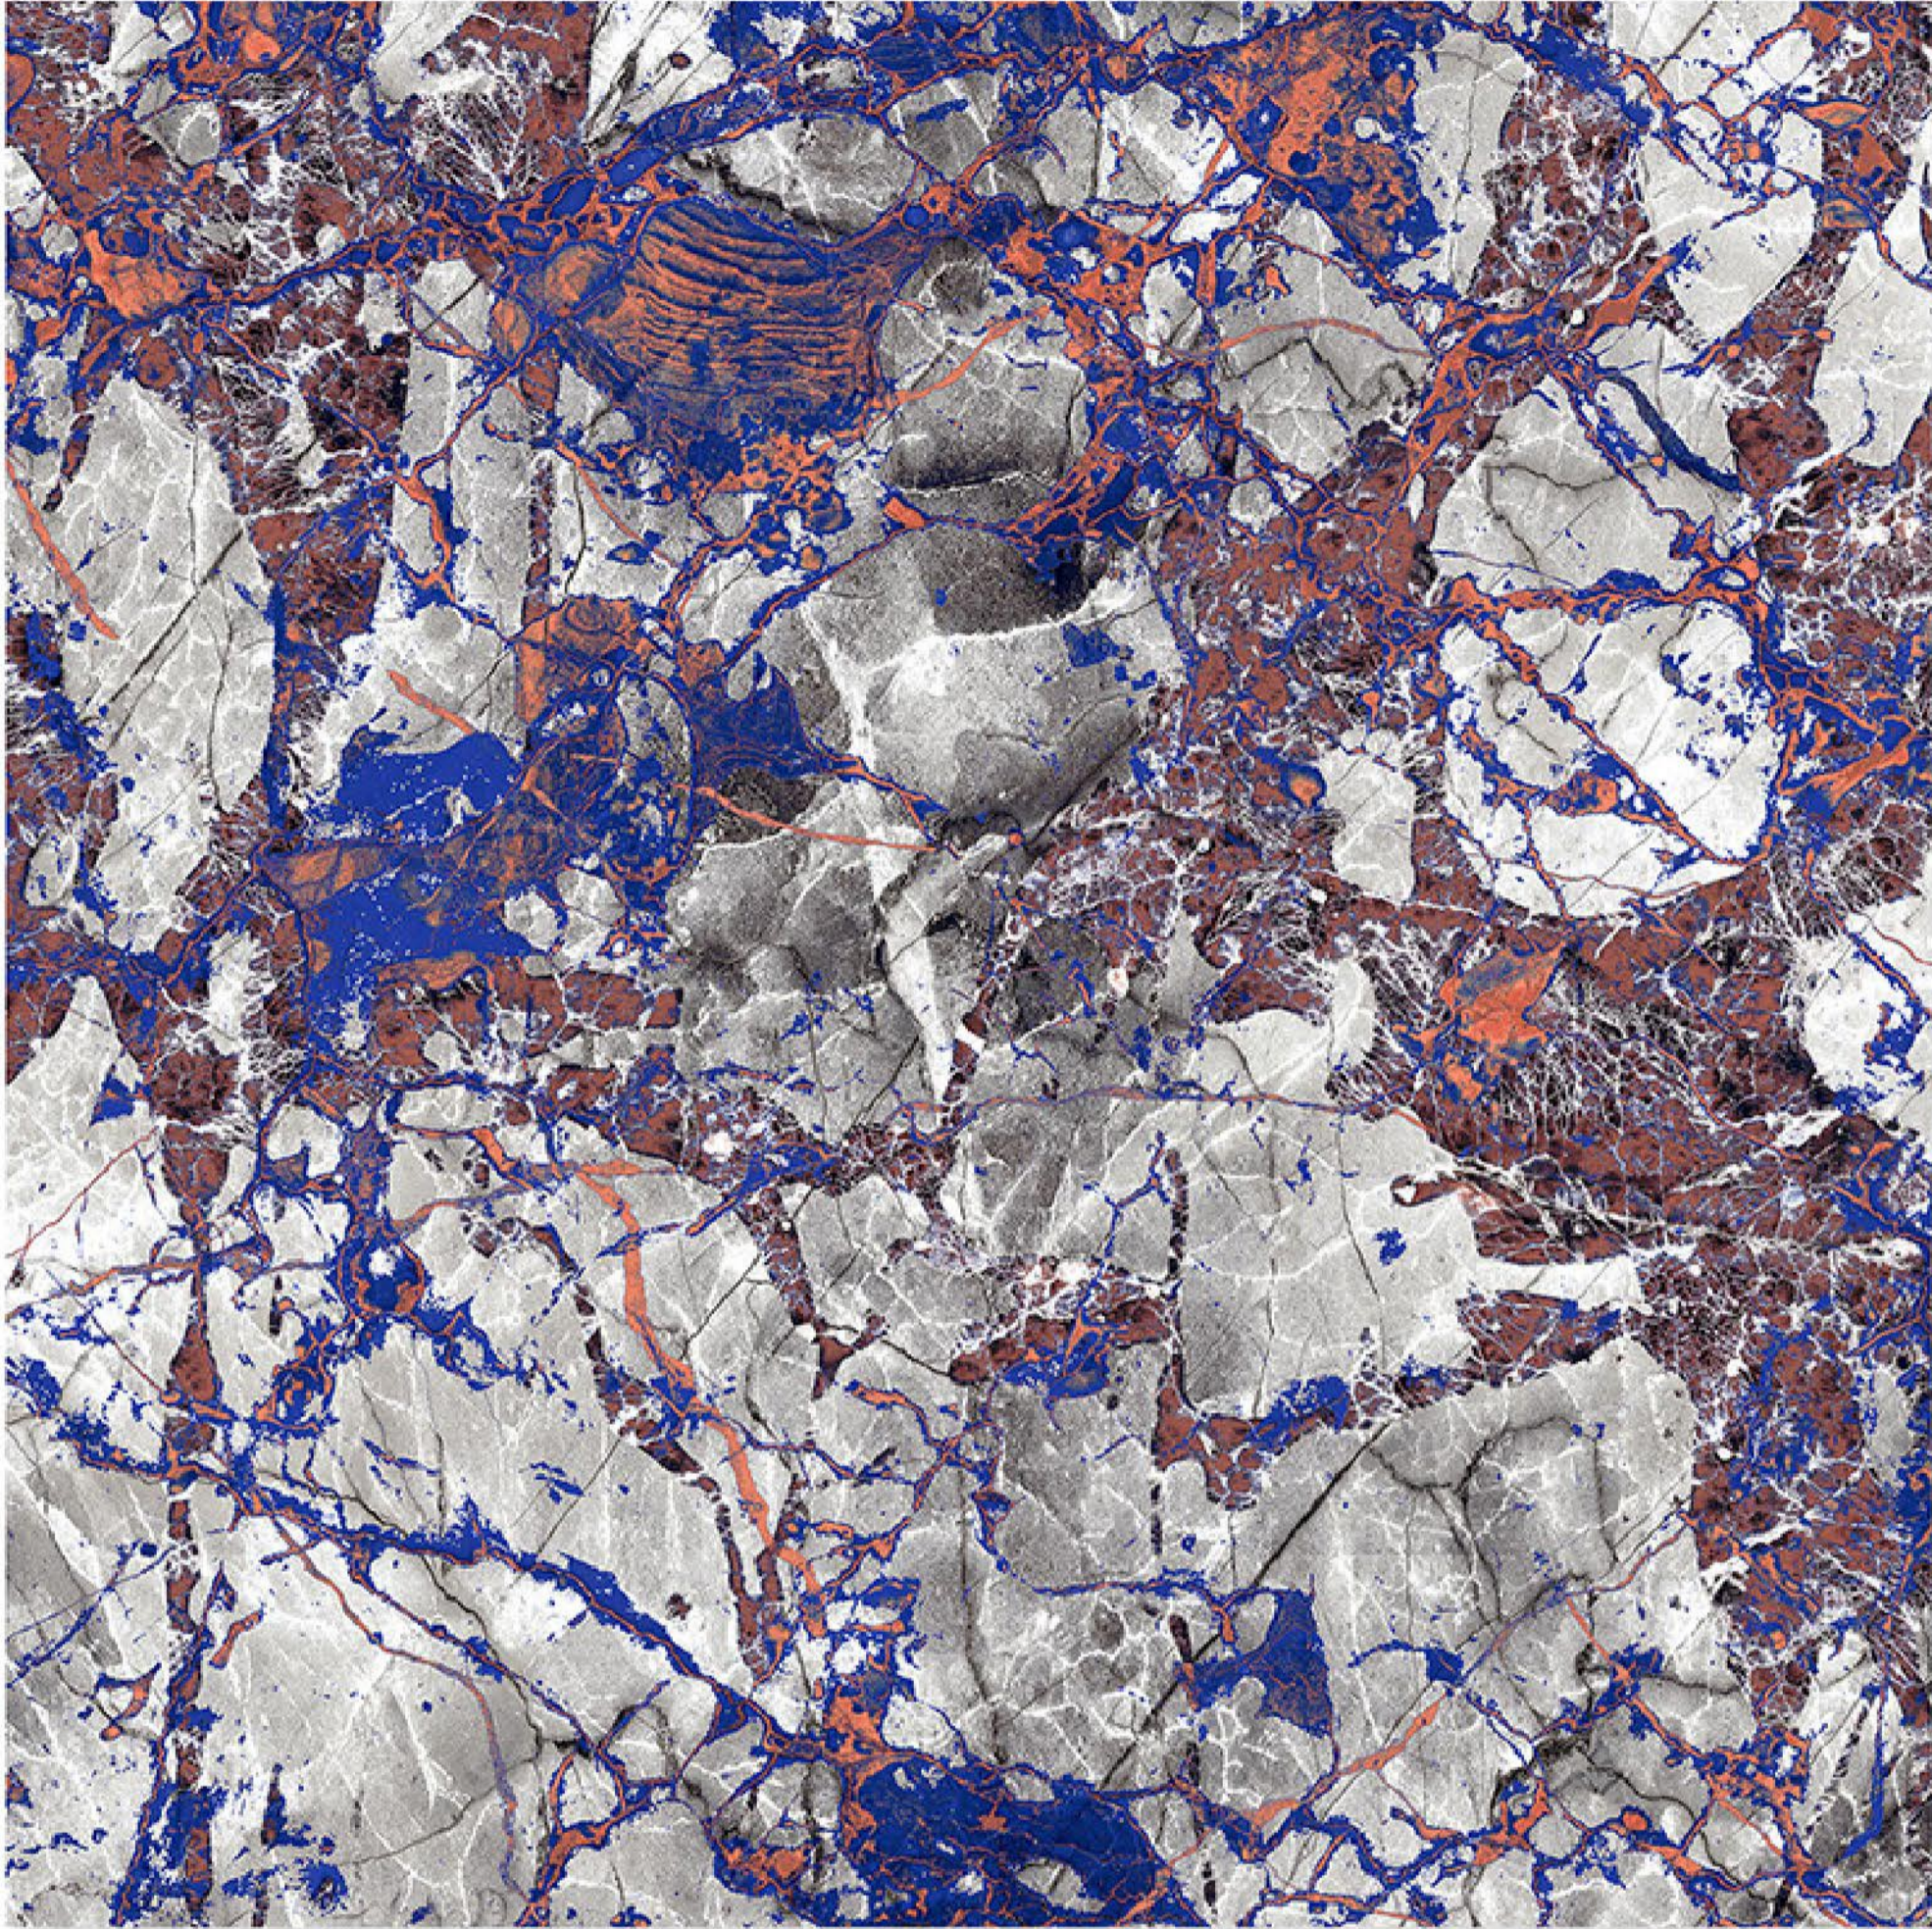

NEXART™

C E R A M I C A L L P

HIGH GLOSS SERIES

**600x
600mm**

AMROS BLUE

HIGH GLOSS ✨

Randoms

R1