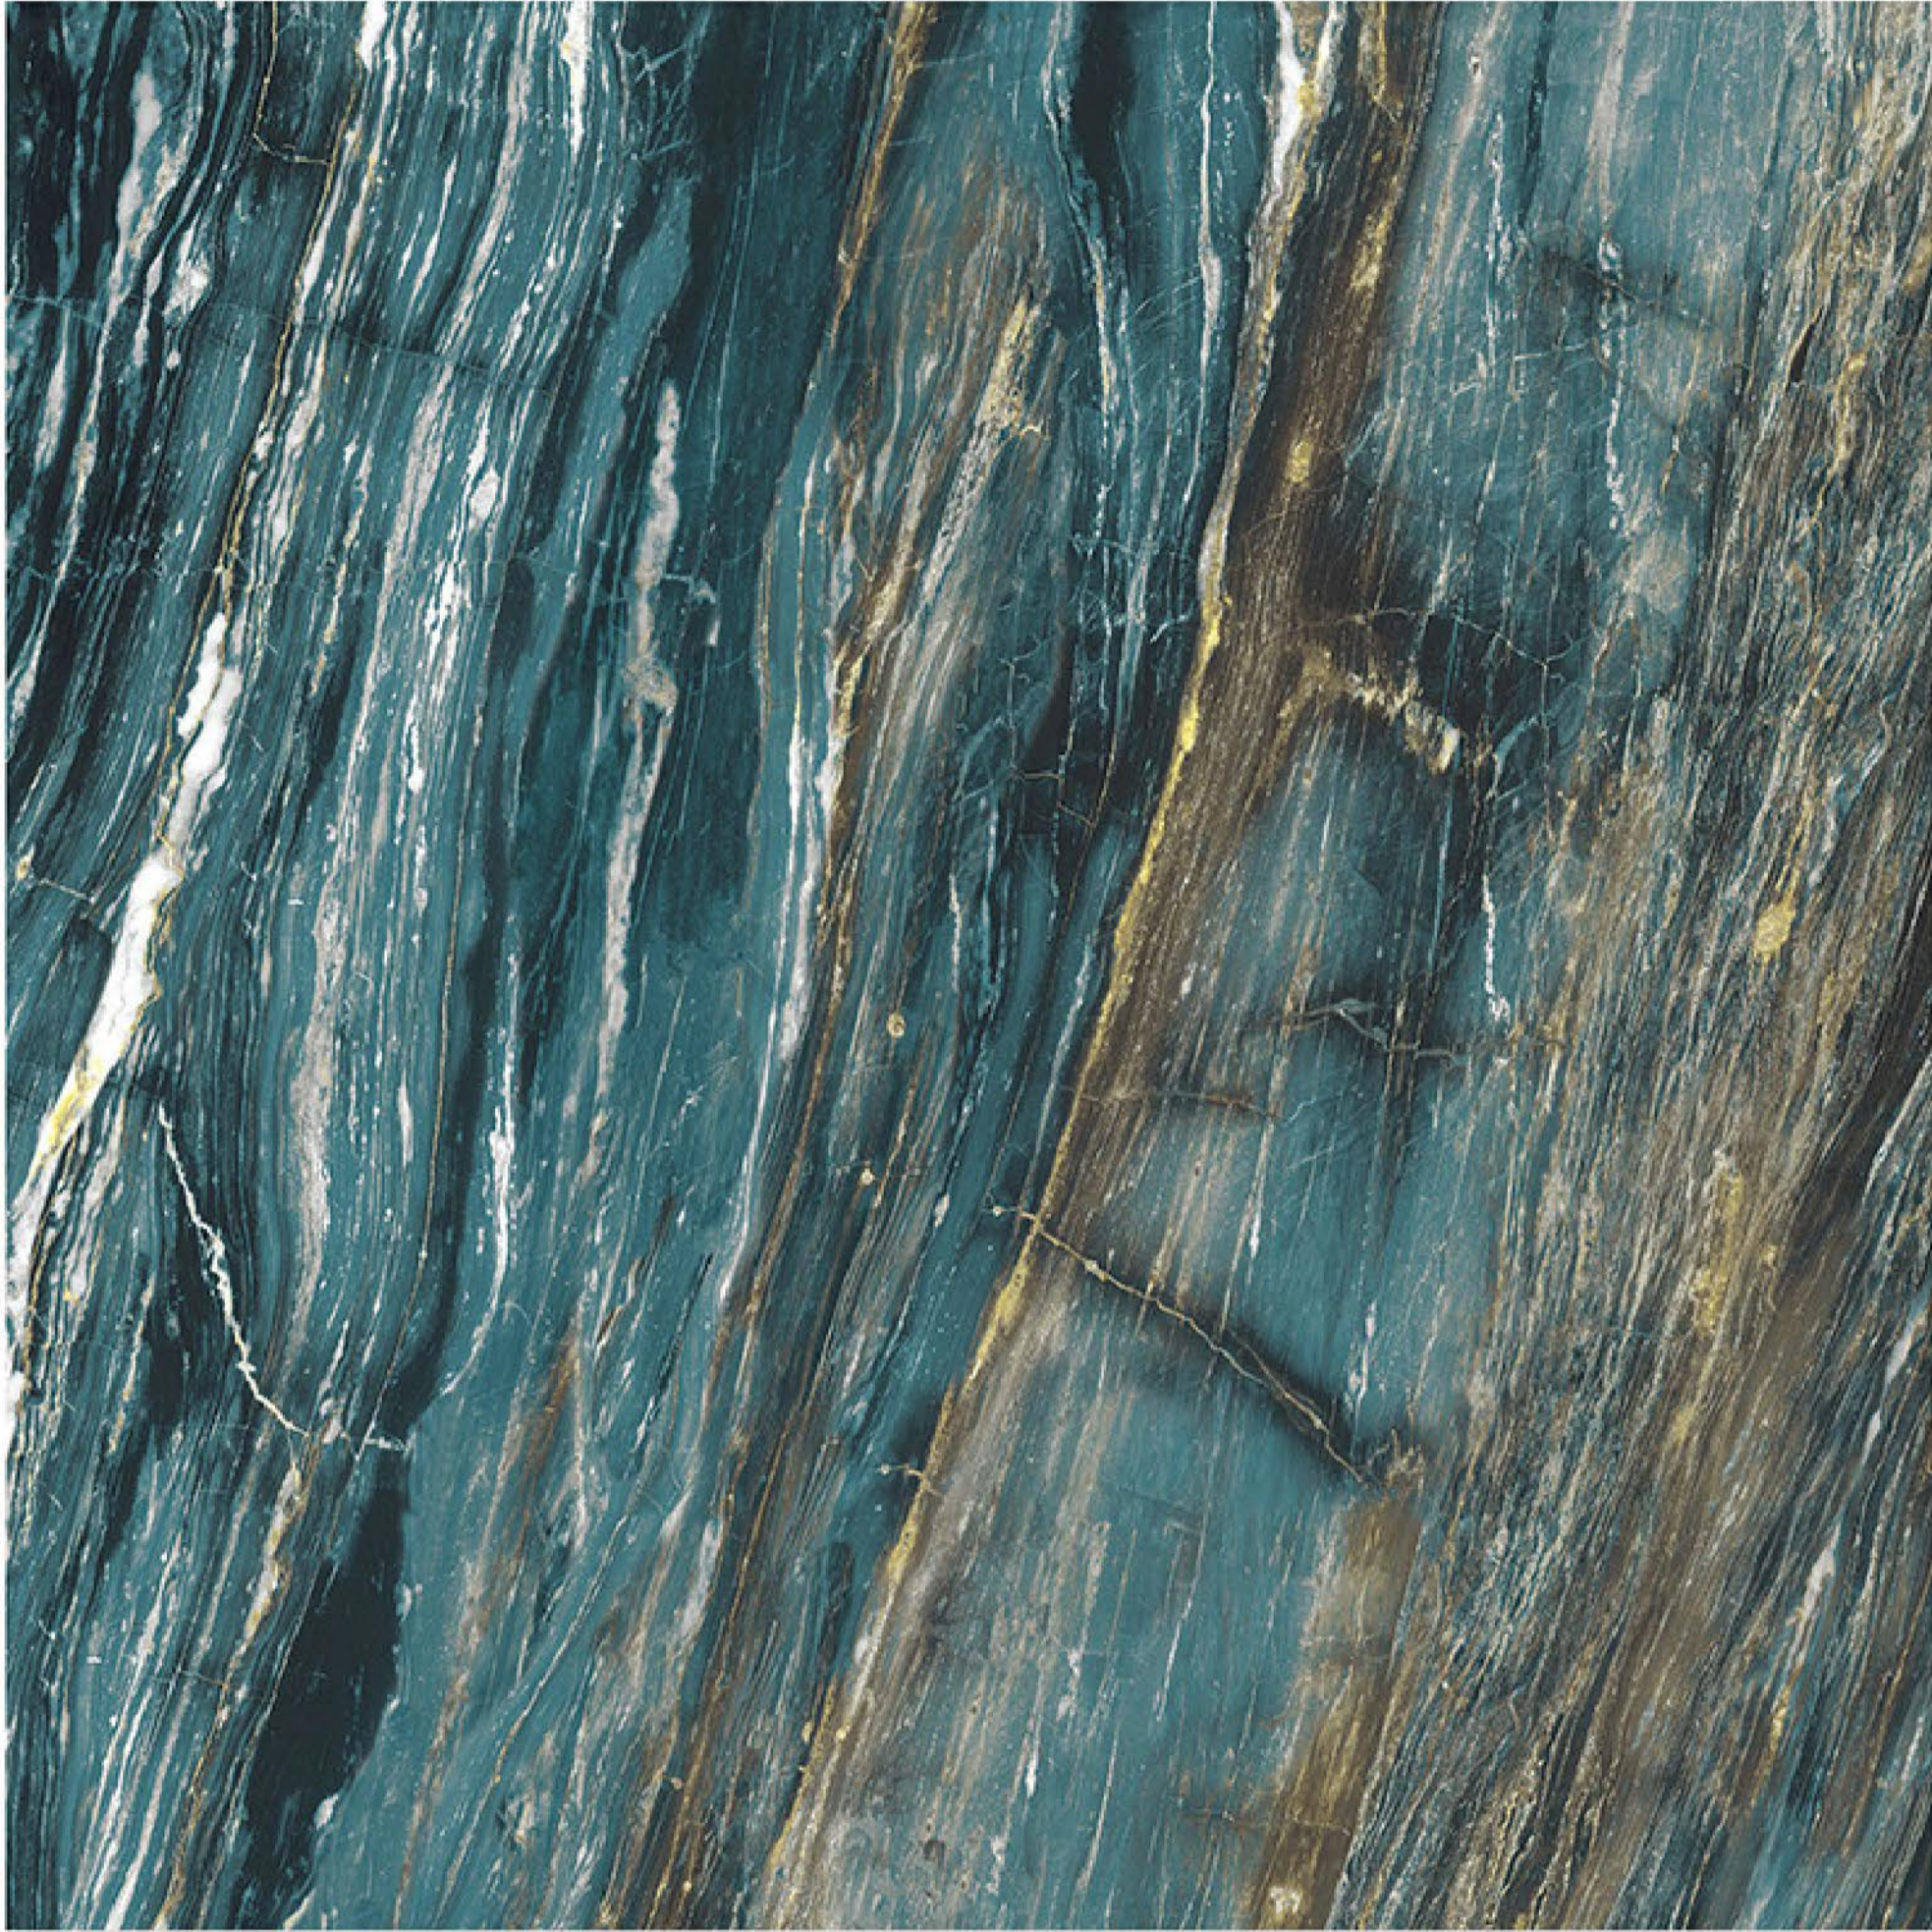

Eco-Friendly

100% Replacement
for Italian Marble

Random Designs

Zero Maintenance

Low Water Absorption

ROBIN AQUA

HIGH GLOSS ✨

Randoms