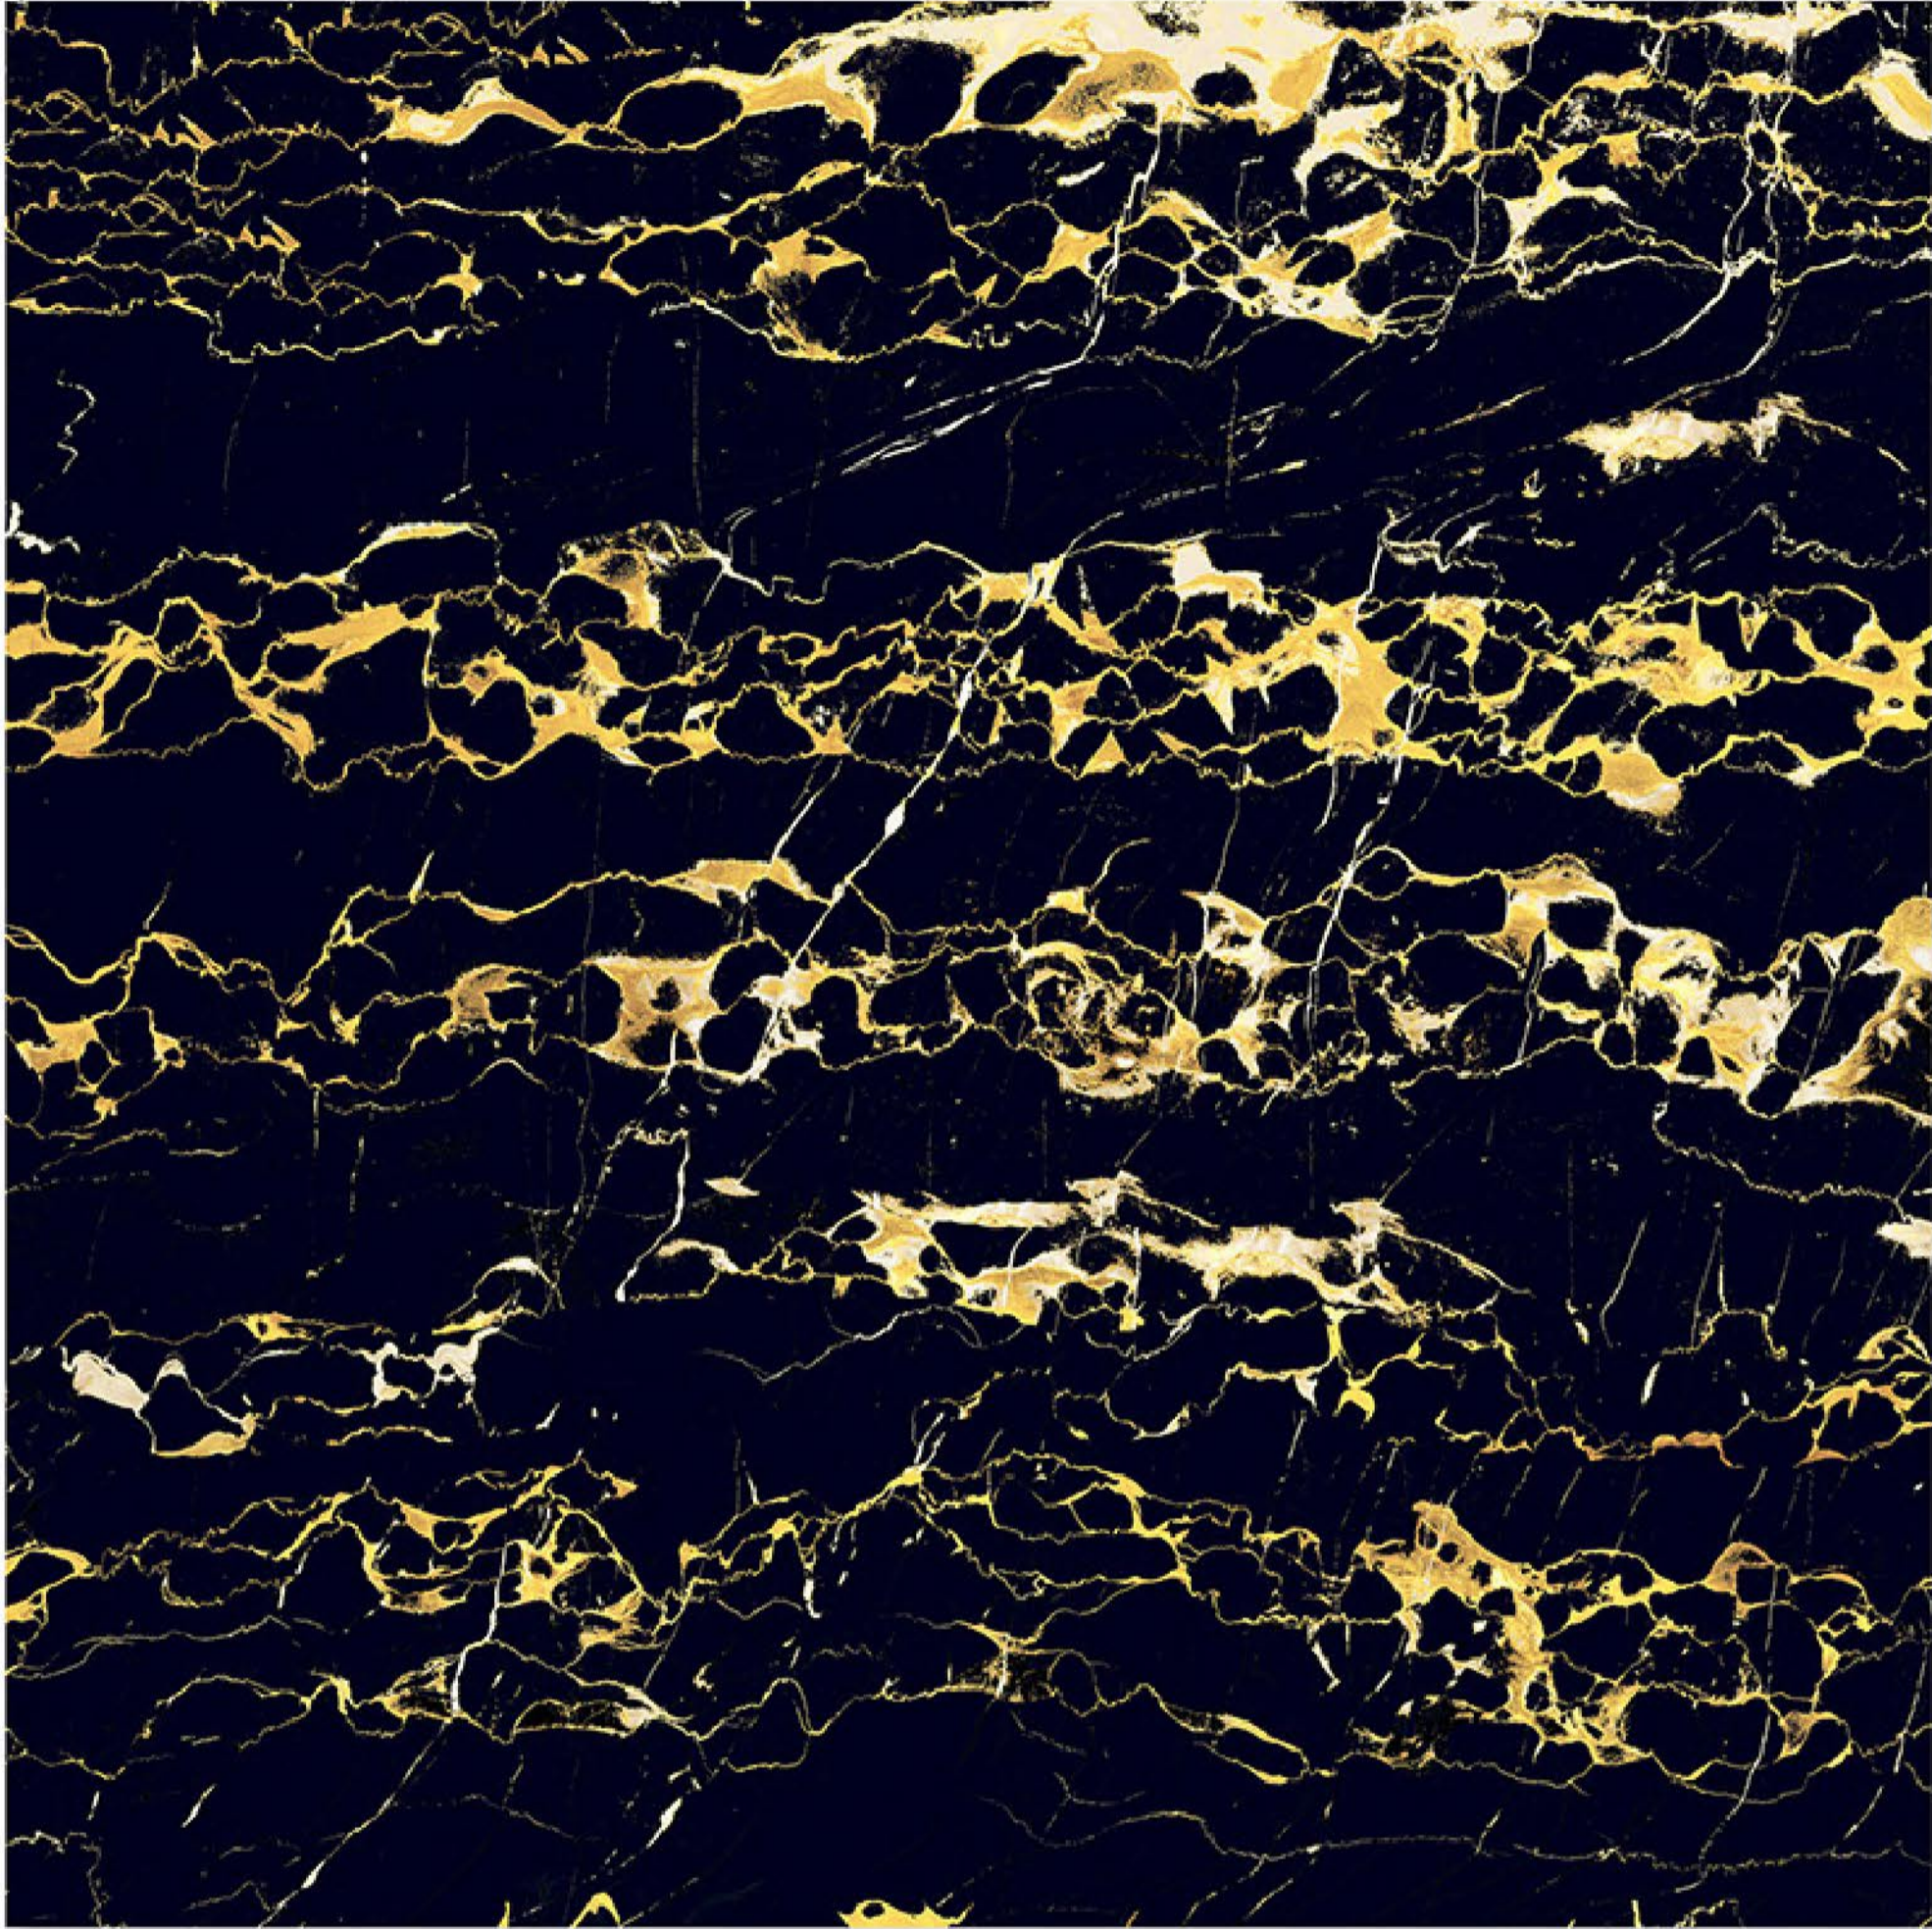

Eco-Friendly

100% Replacement
for Italian Marble

Random Designs

Zero Maintenance

Low Water Absorption

PORTRO YELLOW

HIGH GLOSS ✨

Randoms