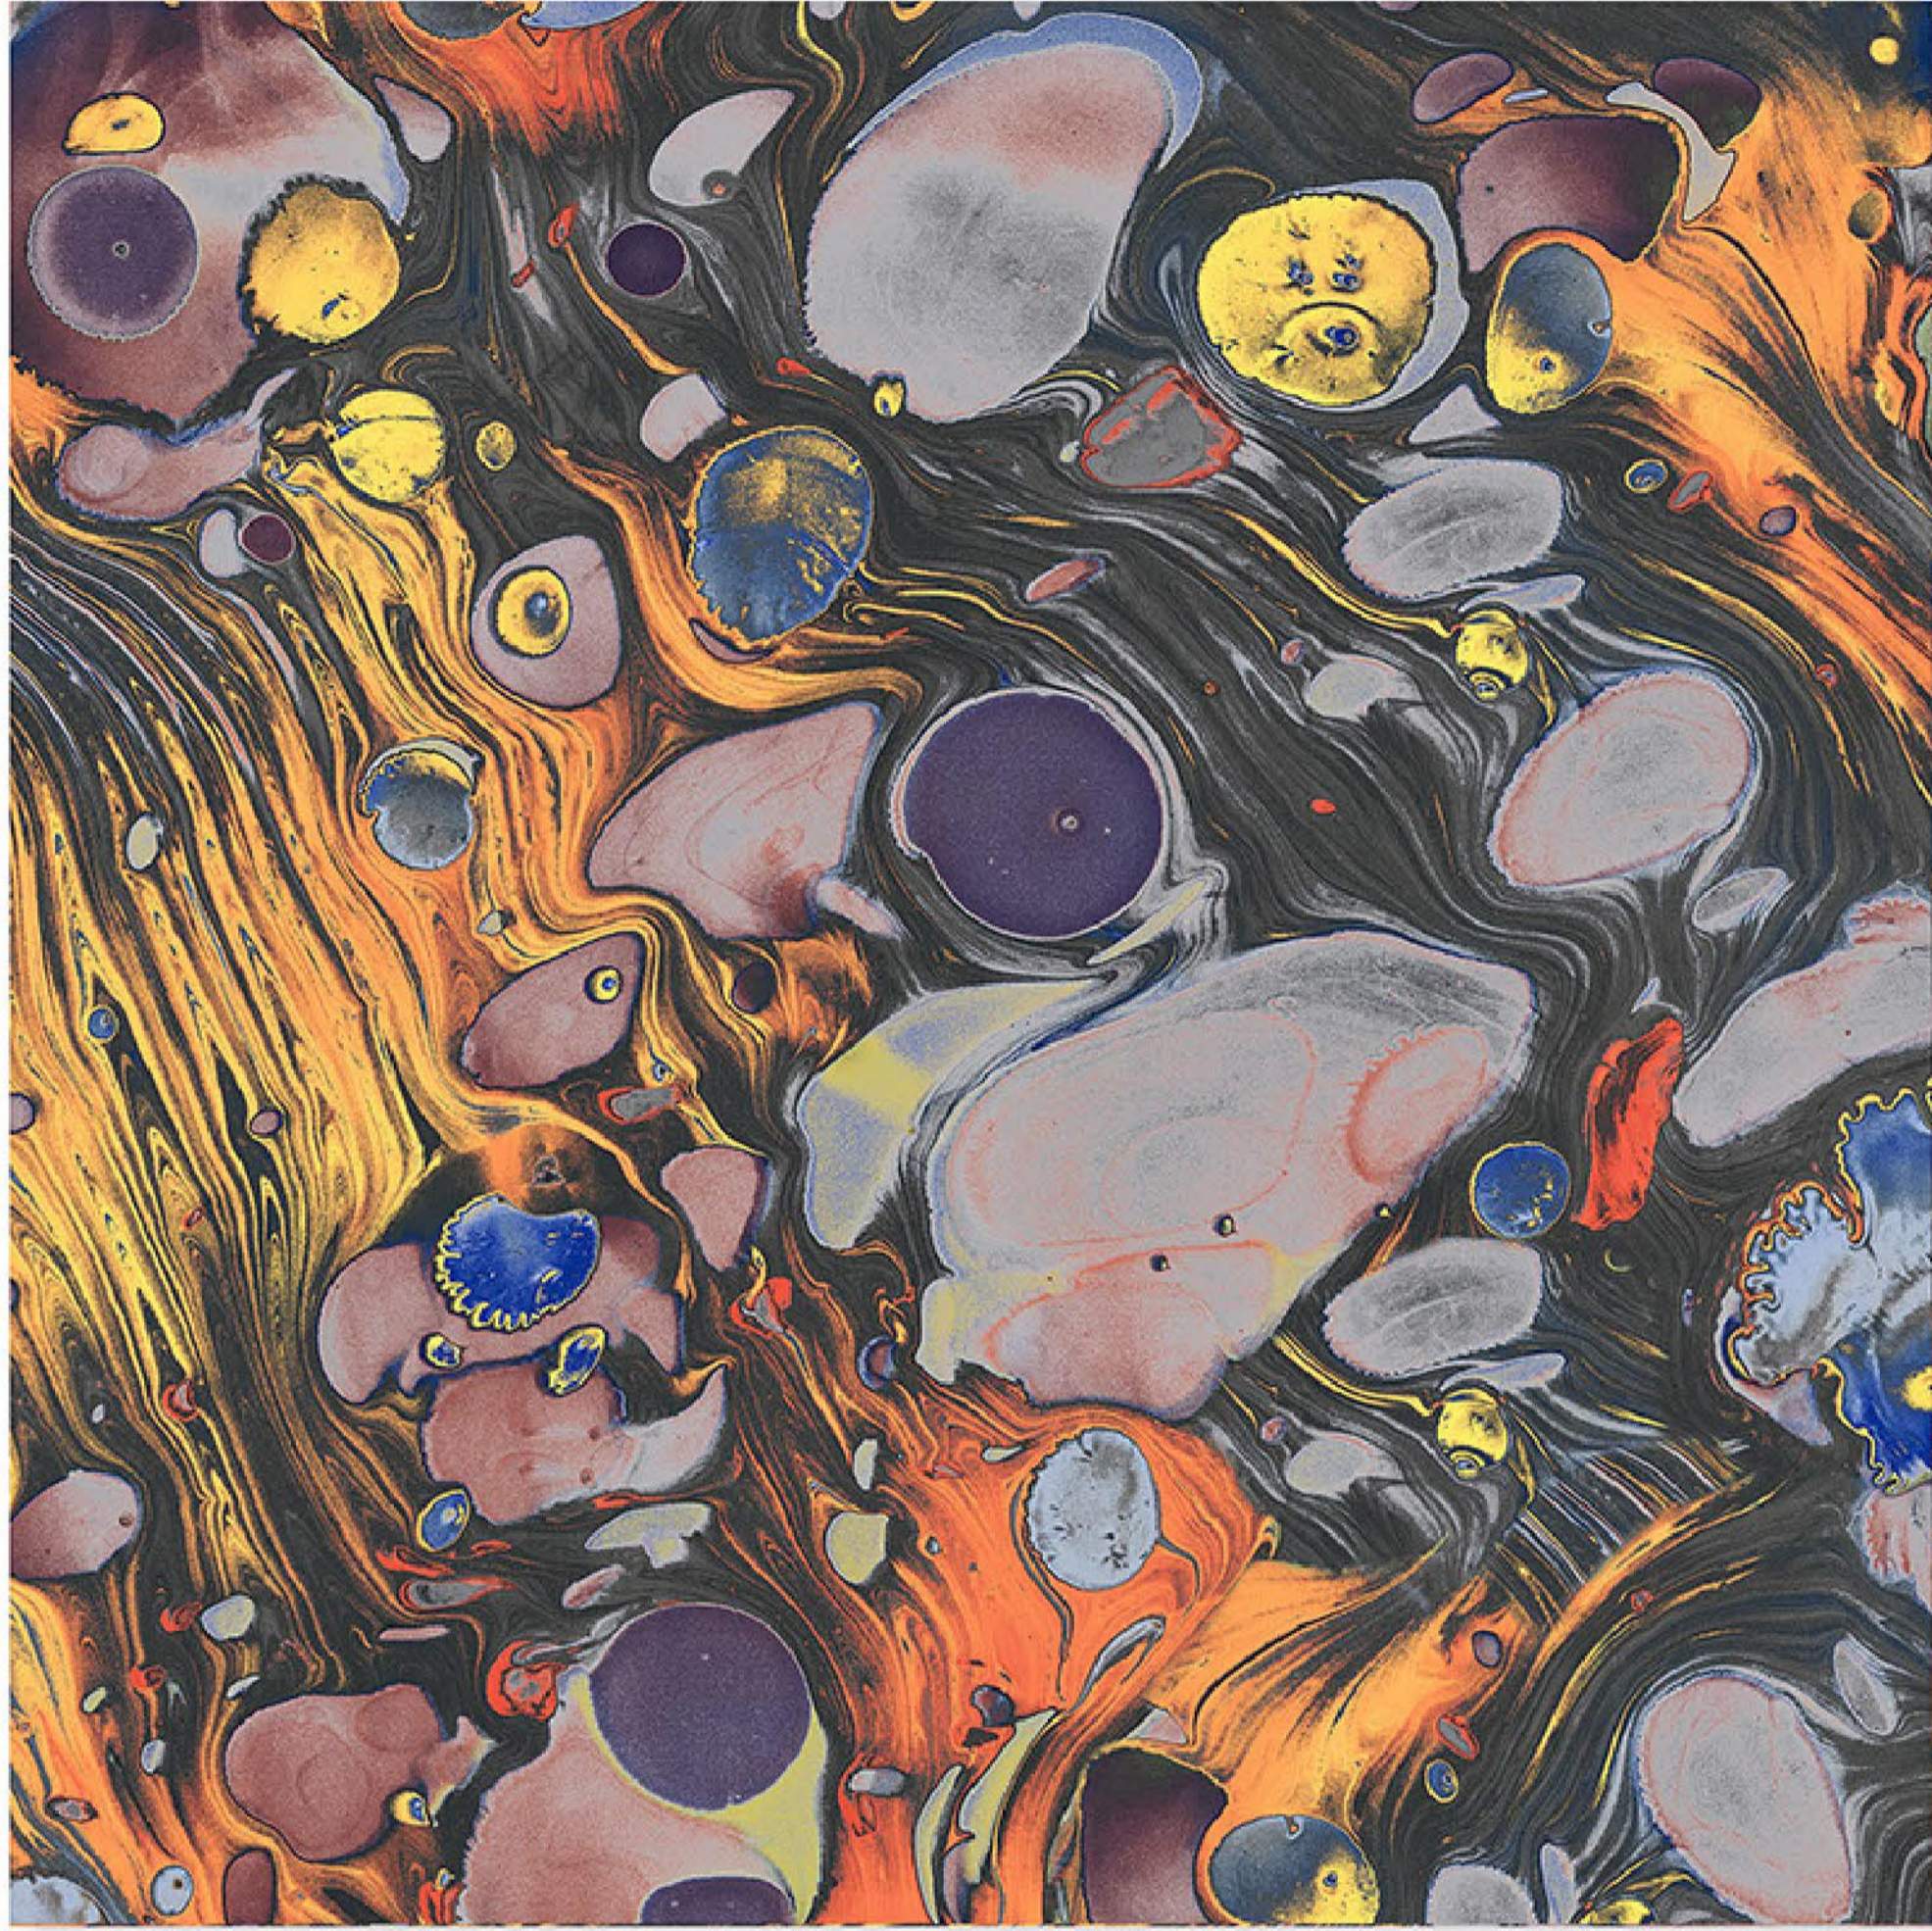

Eco-Friendly

100% Replacement
for Italian Marble

Random Designs

0% Zero Maintenance

Low Water Absorption

MULTI STROM

HIGH GLOSS ✨

Randoms