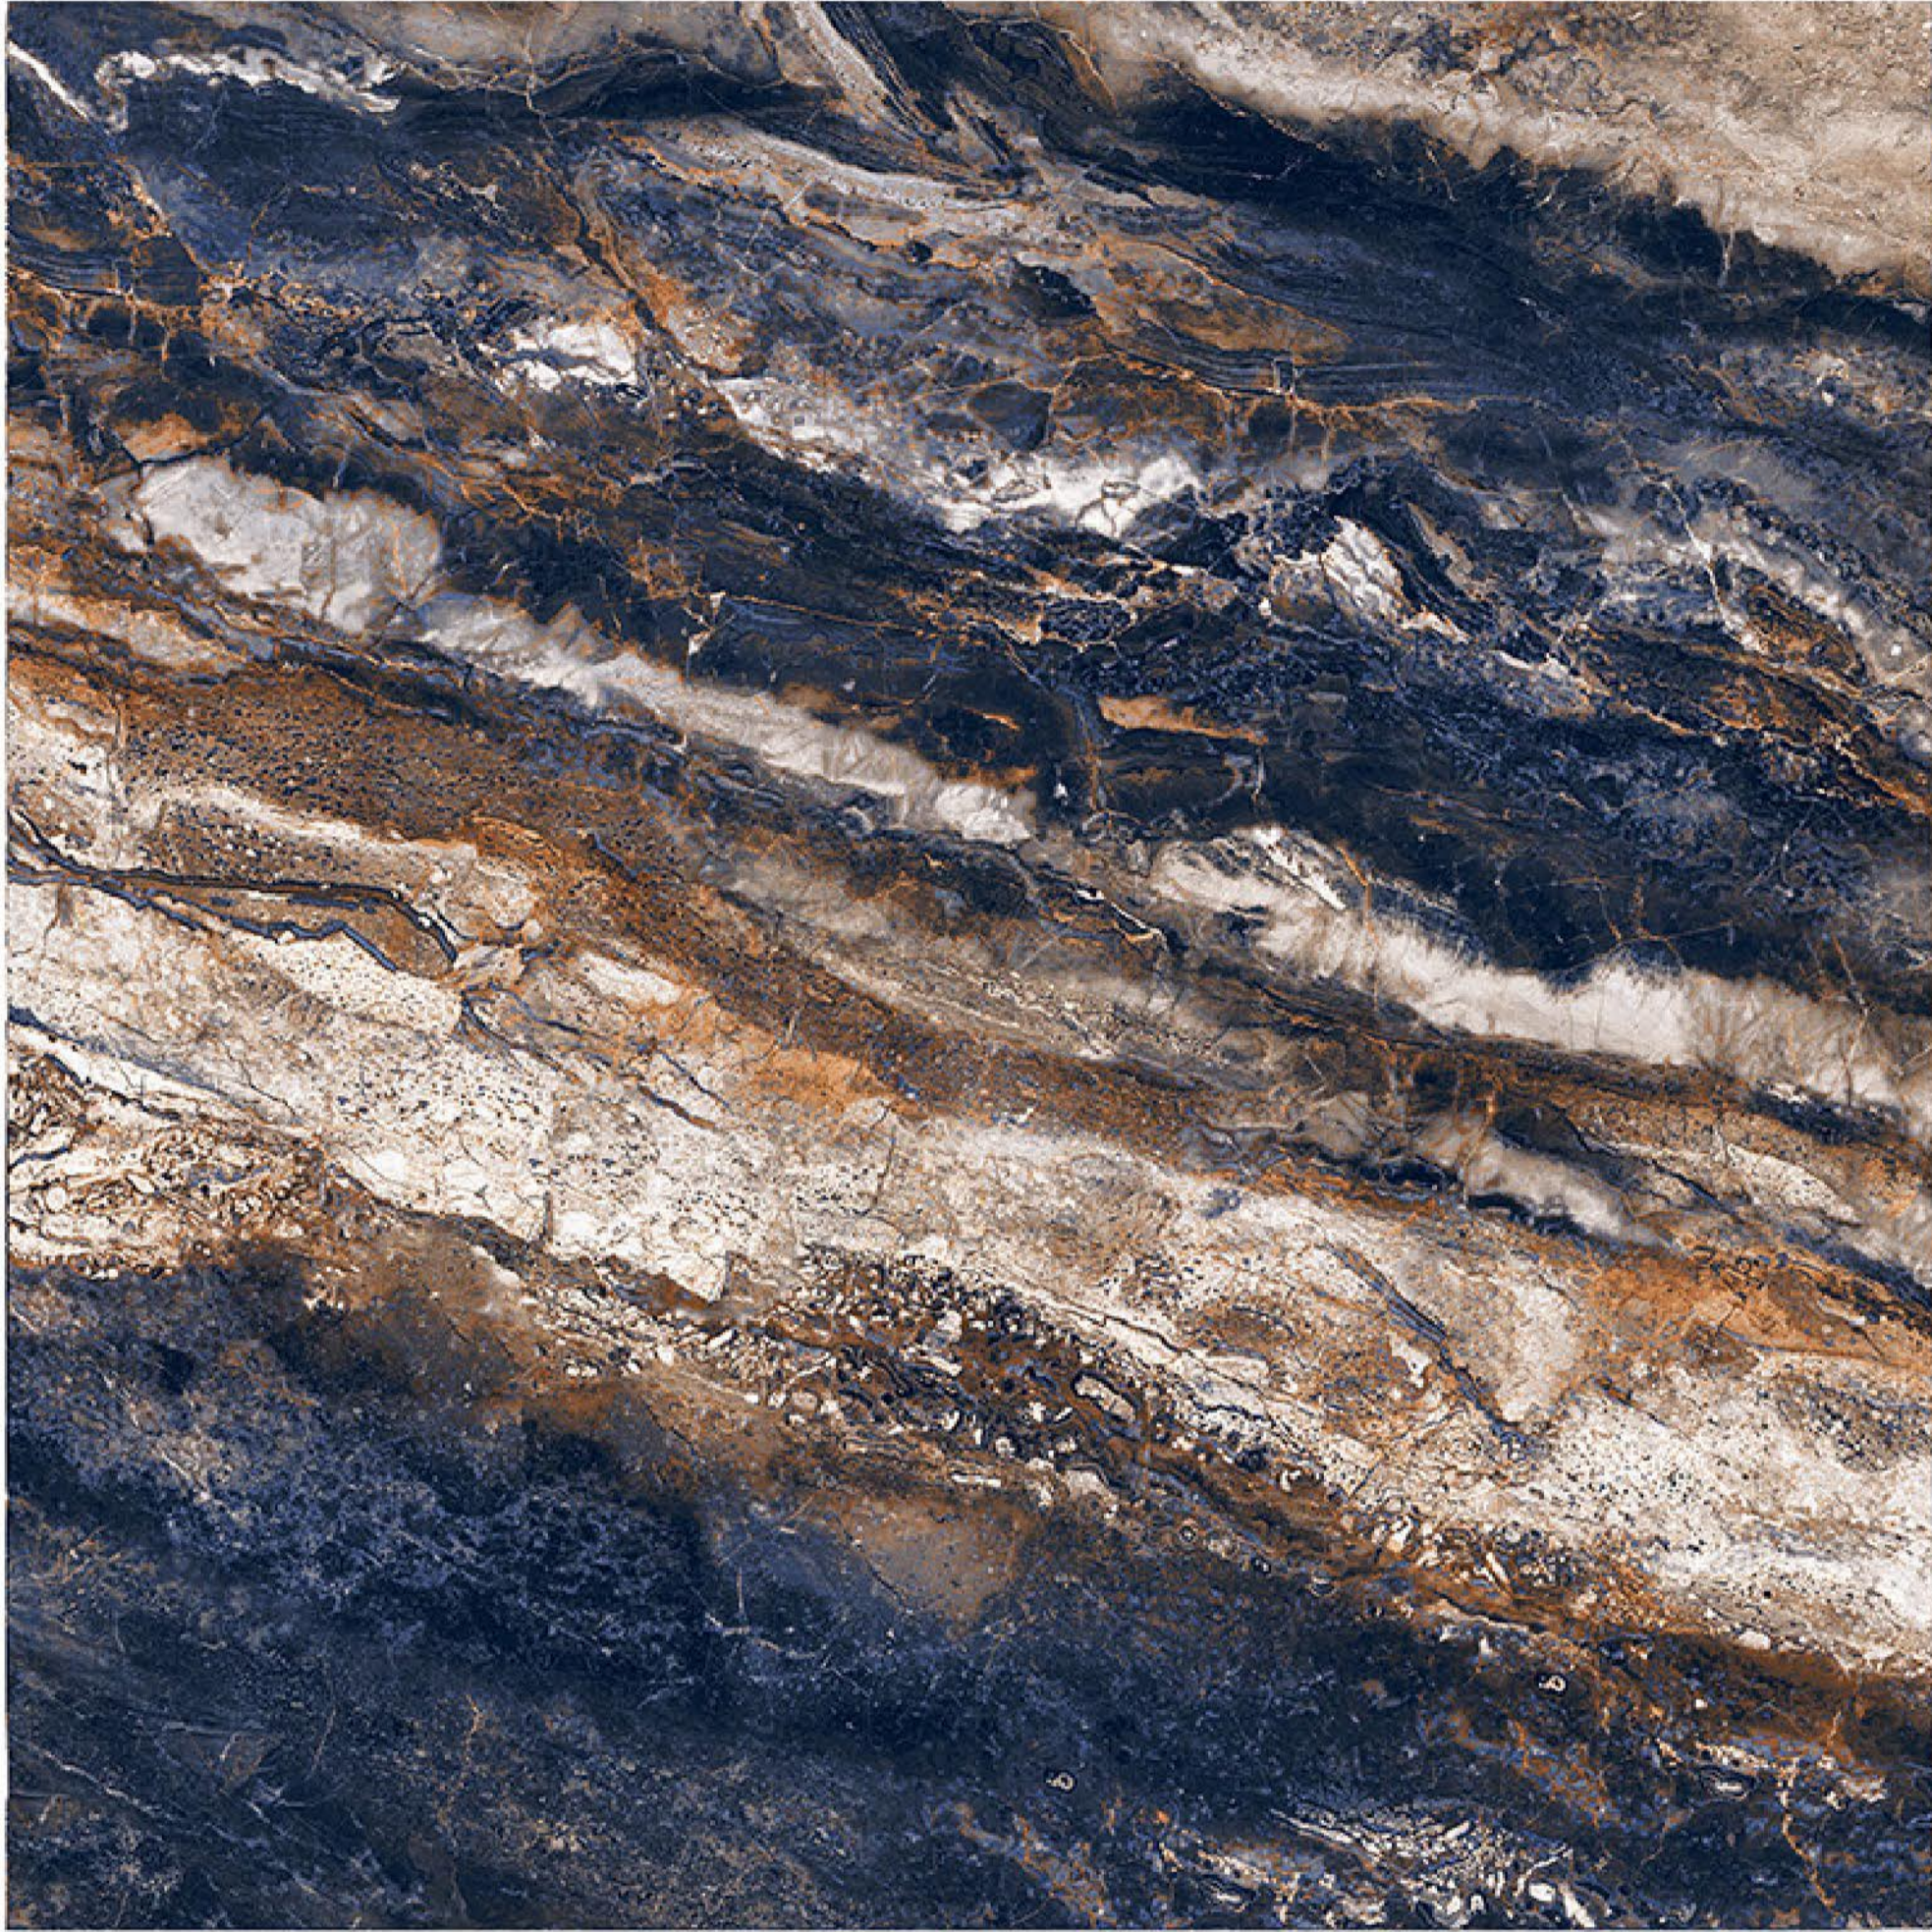

Eco-Friendly

100% Replacement
for Italian Marble

Random Designs

0% Zero Maintenance

Low Water Absorption

DEZAL BLUE

HIGH GLOSS ✨

Randoms