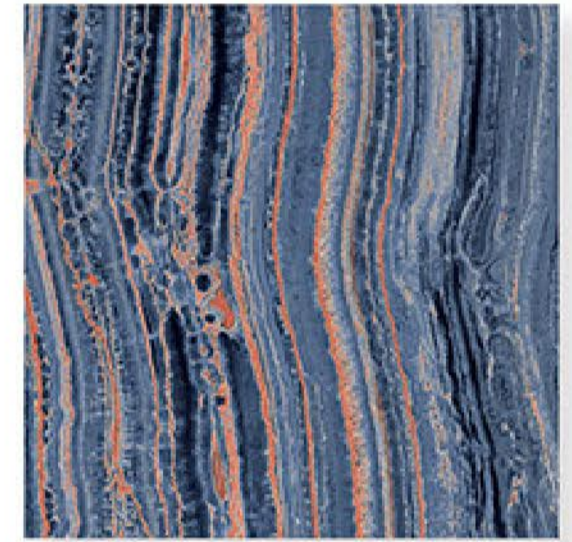

100% Replacement
for Italian Marble

Random Designs

0% Zero Maintenance

Low Water Absorption

AZUL BLUE

HIGH GLOSS ✨

Randoms

R1