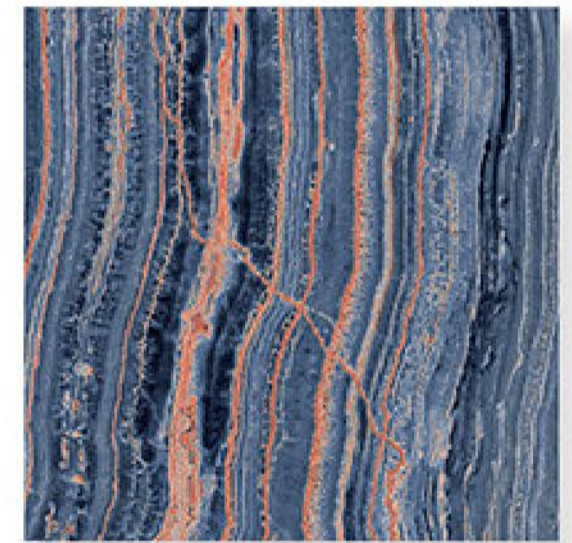

R4

Eco-Friendly

100% Replacement
for Italian Marble

Random Designs

0% Zero Maintenance

Low Water Absorption