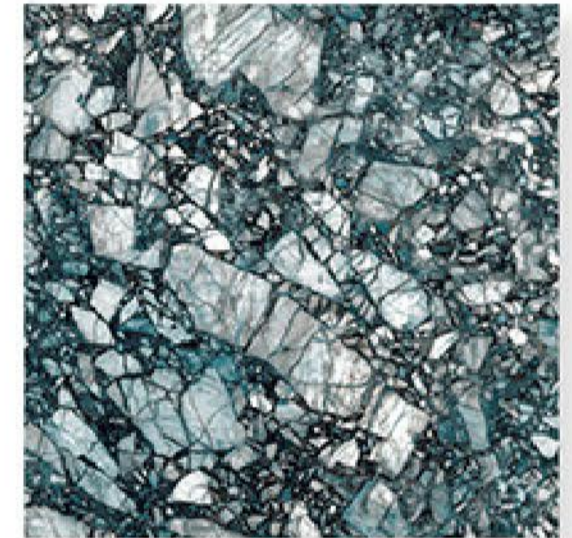

BOTEGA AQUA

HIGH GLOSS ✨

Randoms

R1

R2

R3

R4

Eco-Friendly

100% Replacement
for Italian Marble

Random Designs

0% Zero Maintenance

Low Water Absorption