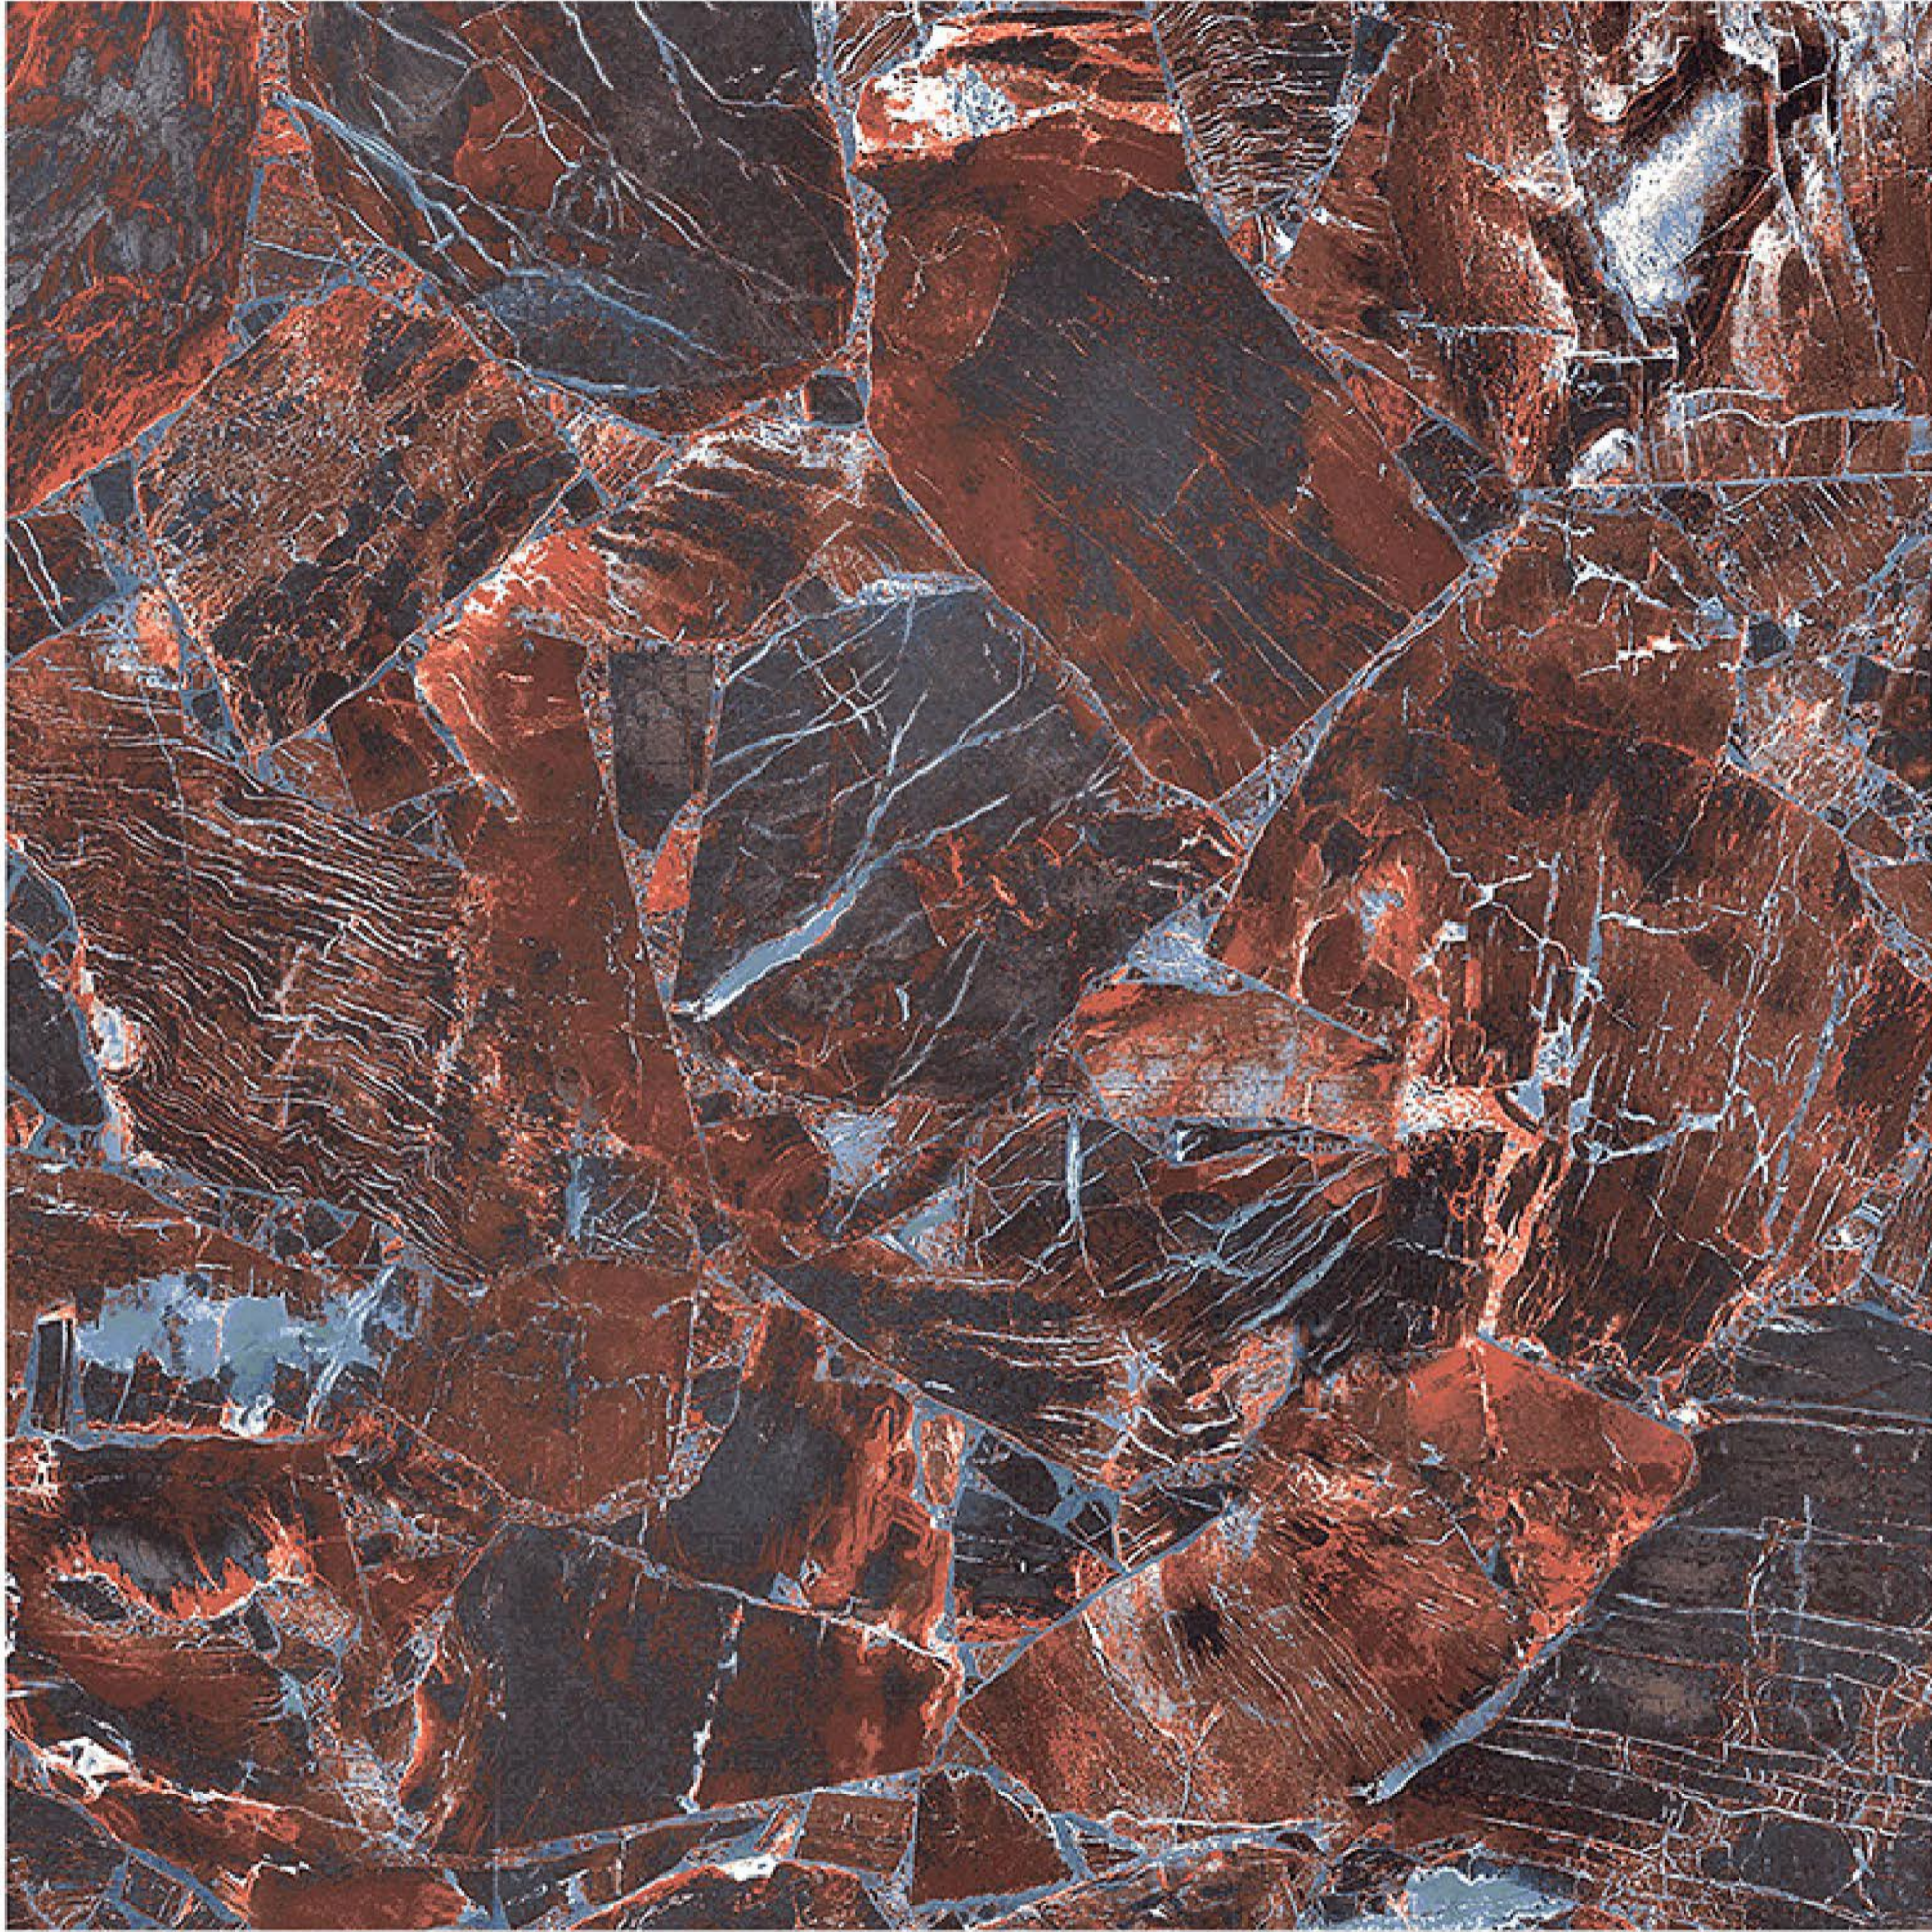

100% Replacement
for Italian Marble

Random Designs

0% Zero Maintenance

Low Water Absorption

BRAZIL RED

HIGH GLOSS ✨

Randoms

R1