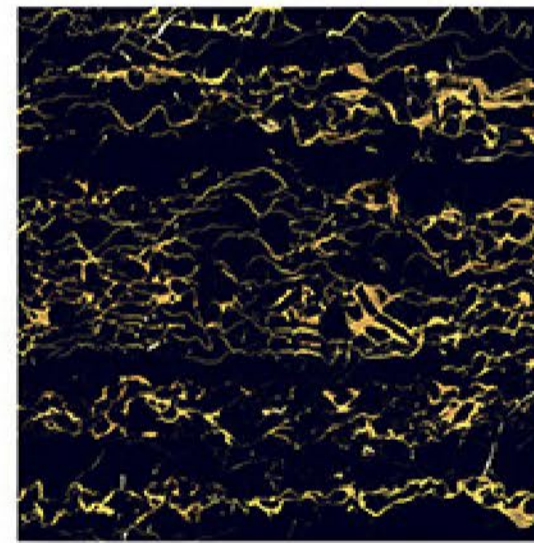

PORTRO YELLOW

HIGH GLOSS ✨

Randoms

R1

R2

R3

R4

Eco-Friendly

100% Replacement
for Italian Marble

Random Designs

Zero Maintenance

Low Water Absorption