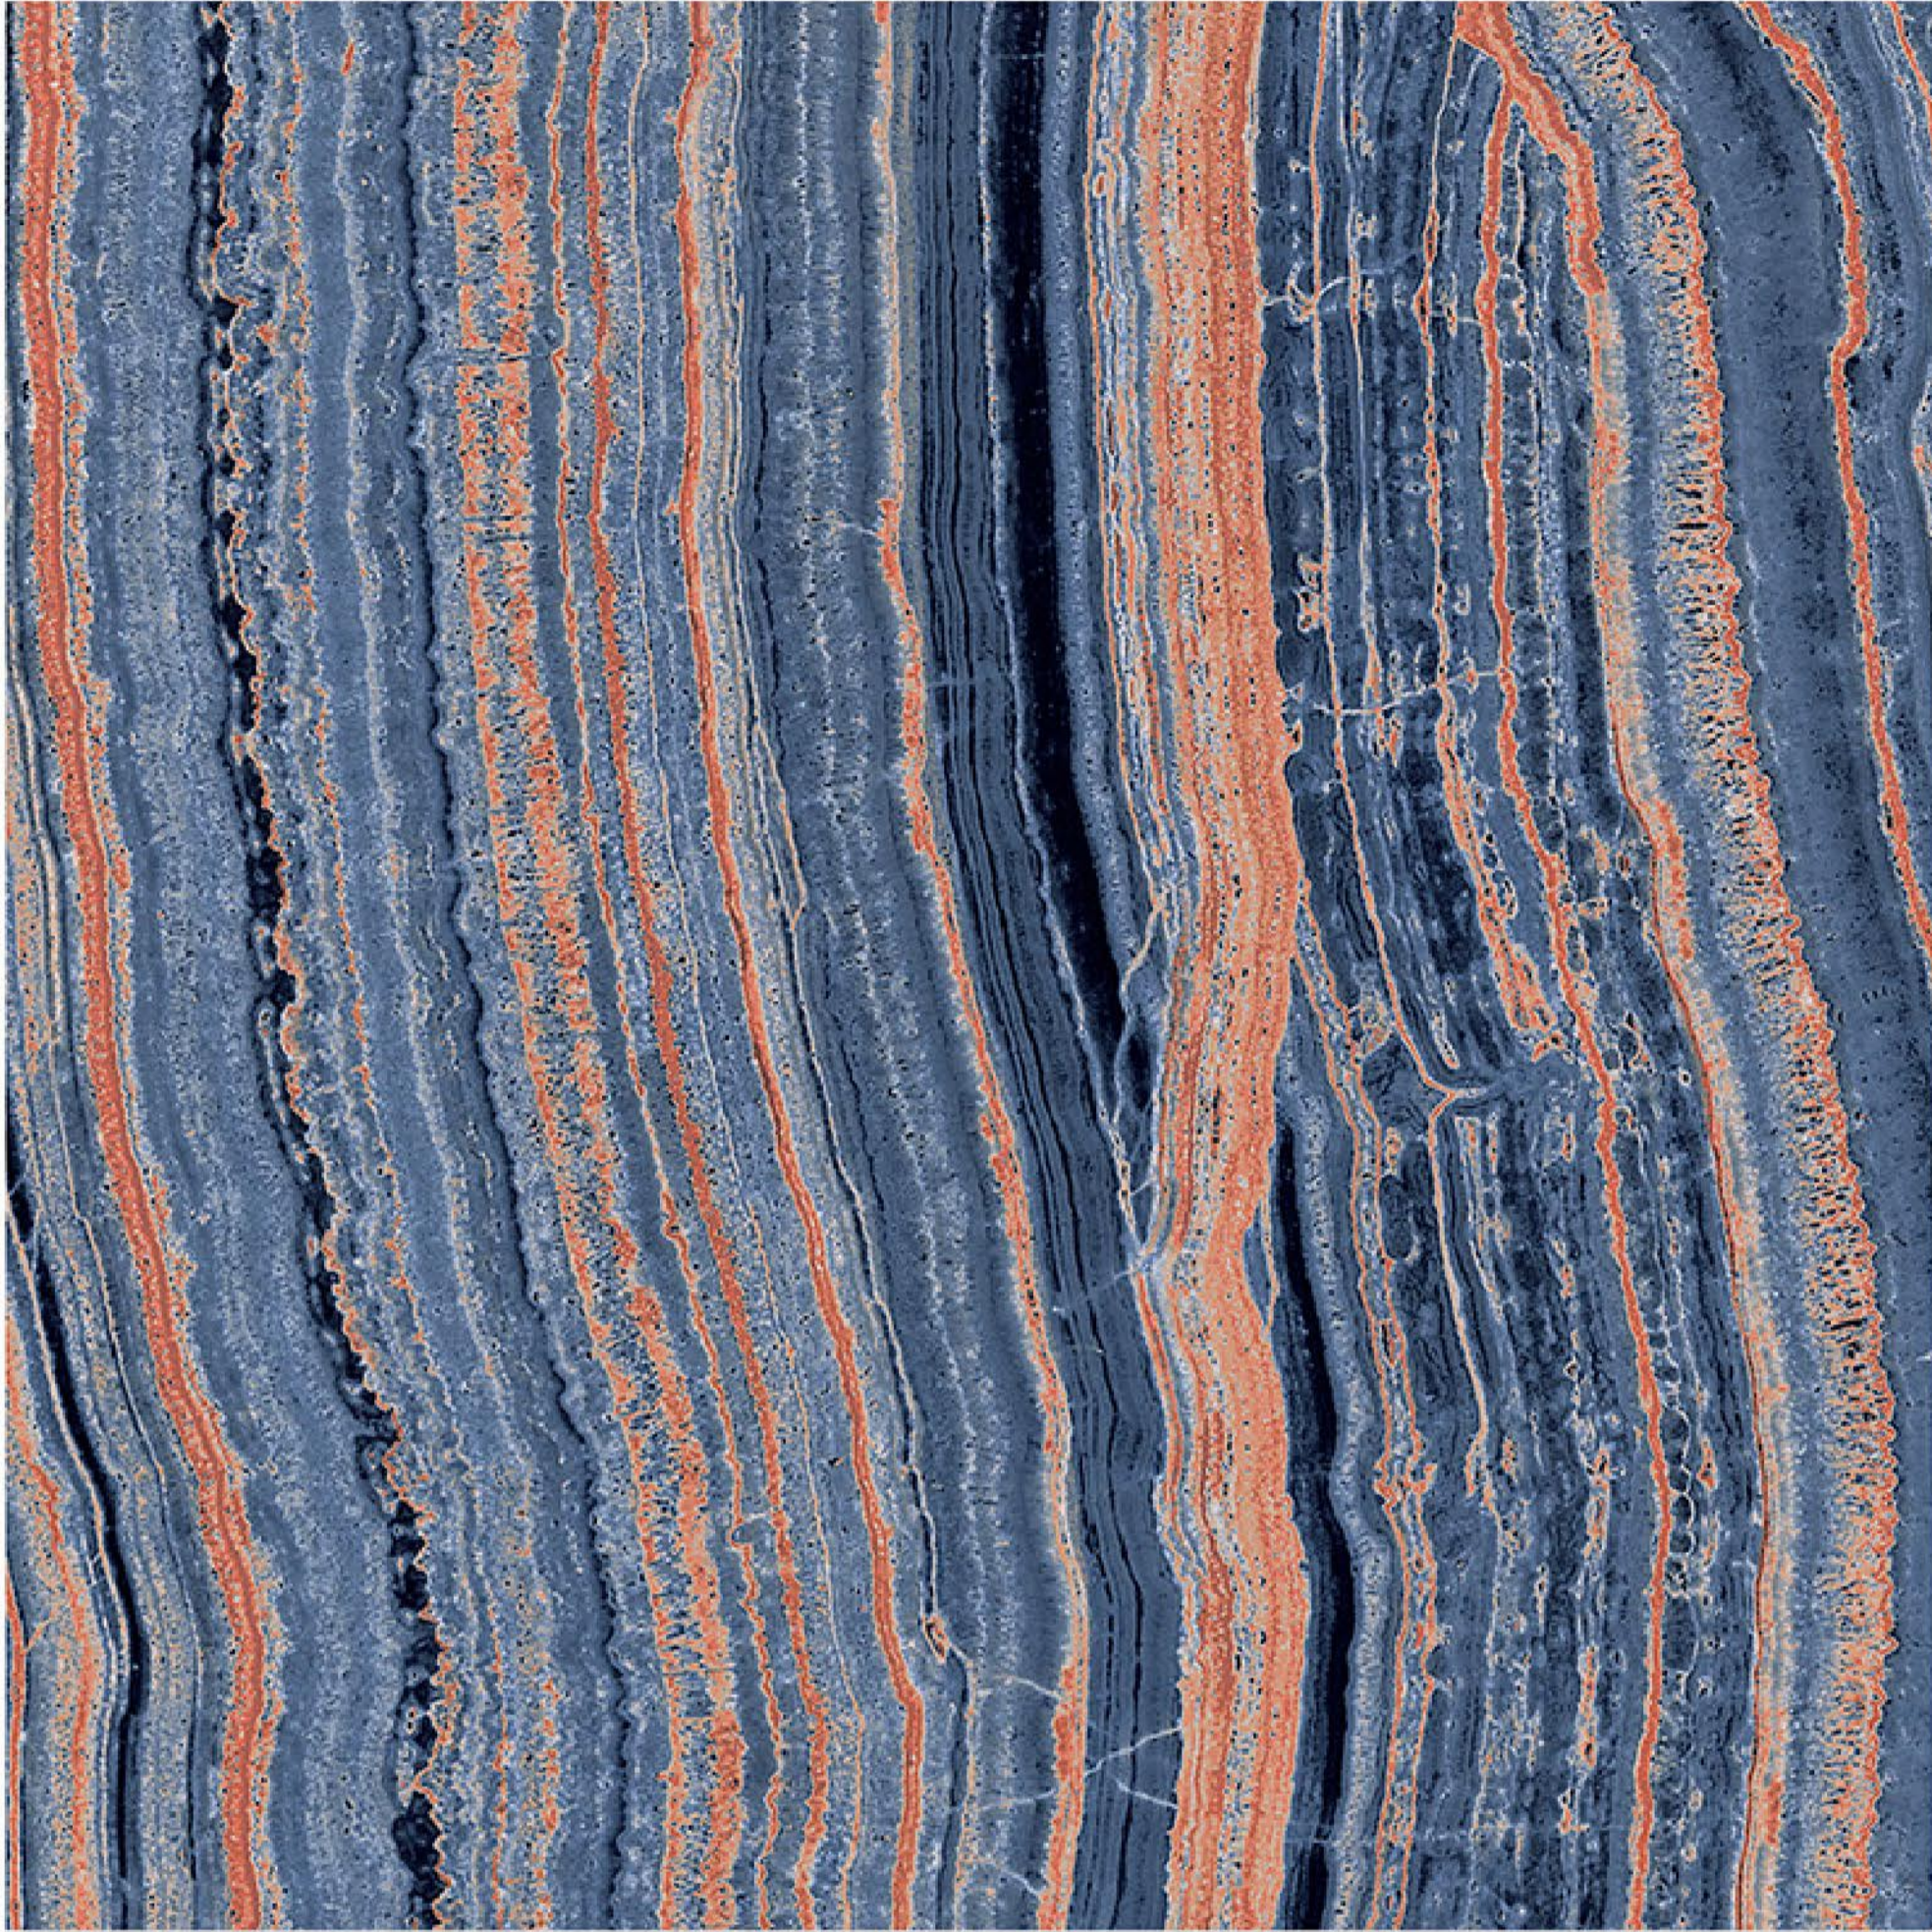

100% Replacement
for Italian Marble

Random Designs

0% Zero Maintenance

Low Water Absorption

AZUL BLUE

HIGH GLOSS ✨

Randoms

R1