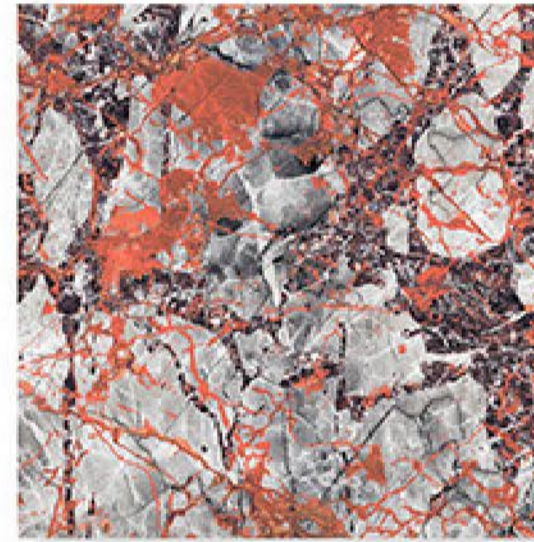

AMROS RED

HIGH GLOSS ✨

Randoms

R1

R2

R3

R4

Eco-Friendly

100% Replacement
for Italian Marble

Random Designs

0% Zero Maintenance

Low Water Absorption