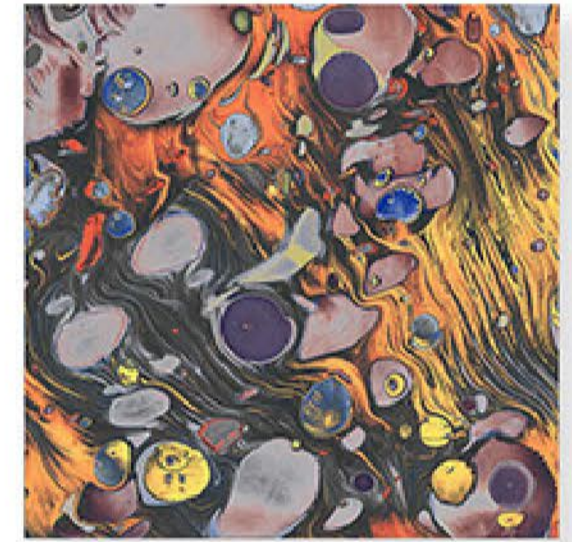

MULTI STROM

HIGH GLOSS ✨

Randoms

R1

R2

R3

R4

Eco-Friendly

100% Replacement
for Italian Marble

Random Designs

0% Zero Maintenance

Low Water Absorption