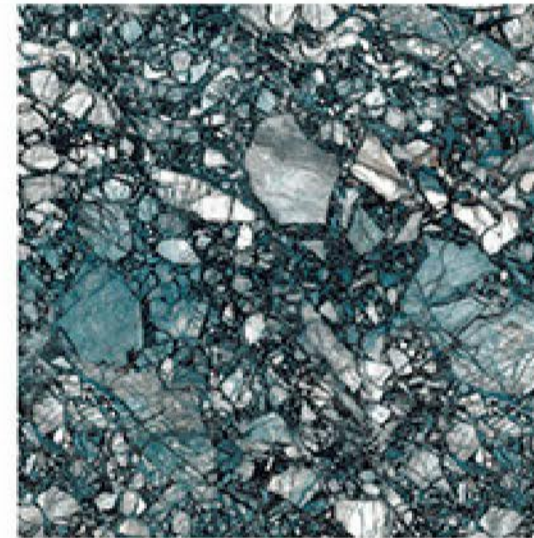

BOTEGA AQUA

HIGH GLOSS ✨

Randoms

R1

R2

R3

R4

Eco-Friendly

100% Replacement
for Italian Marble

Random Designs

0% Zero Maintenance

Low Water Absorption