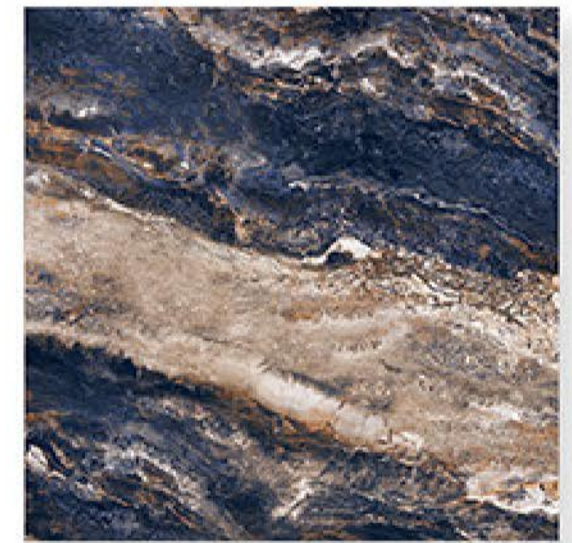

R4

Eco-Friendly

100% Replacement
for Italian Marble

Random Designs

0% Zero Maintenance

Low Water Absorption