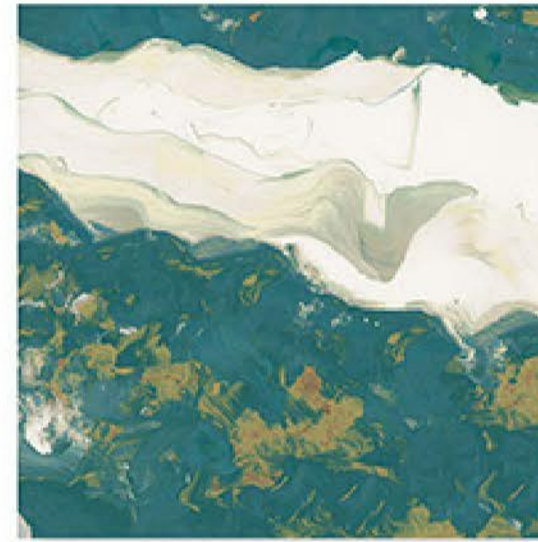

100% Replacement
for Italian Marble

Random Designs

0% Zero Maintenance

Low Water Absorption

BAZEL GREEN

HIGH GLOSS ✨

Randoms

R1