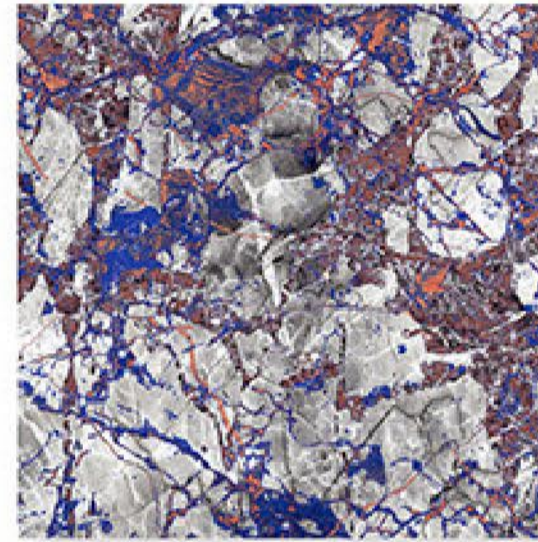

NEXART™

C E R A M I C A L L P

HIGH GLOSS SERIES

**600x
600mm**

AMROS BLUE

HIGH GLOSS ✨

Randoms

R1