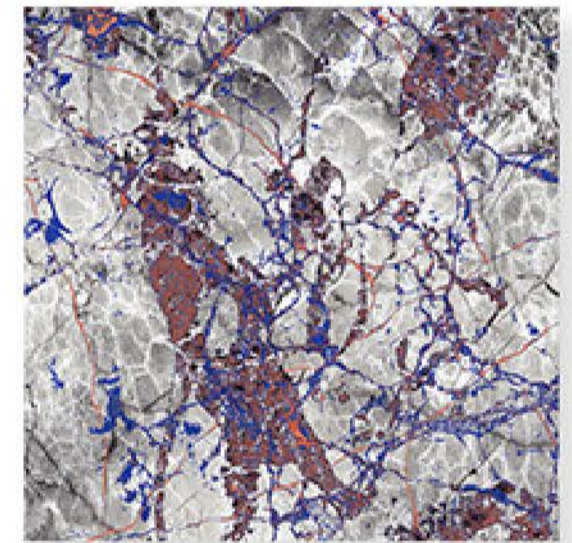

R4

Eco-Friendly

100% Replacement
for Italian Marble

Random Designs

Zero Maintenance

Low Water Absorption