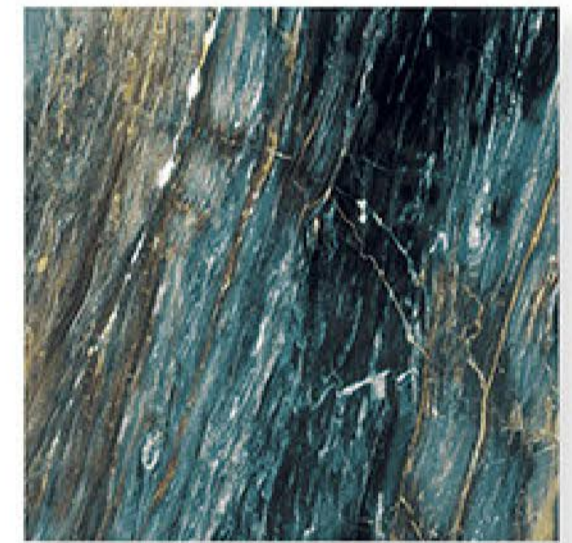

R4

Eco-Friendly

100% Replacement
for Italian Marble

Random Designs

0% Zero Maintenance

Low Water Absorption