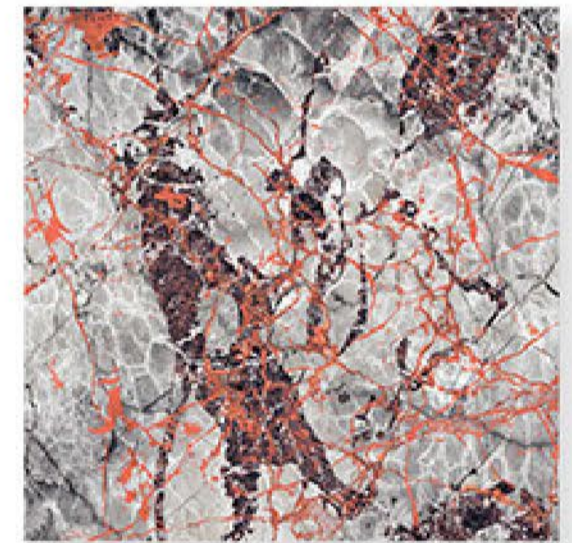

AMROS RED

HIGH GLOSS ✨

Randoms

R1

R2

R3

R4

Eco-Friendly

100% Replacement
for Italian Marble

Random Designs

0% Zero Maintenance

Low Water Absorption

AZUL BLUE

HIGH GLOSS ✨

Randoms

R1