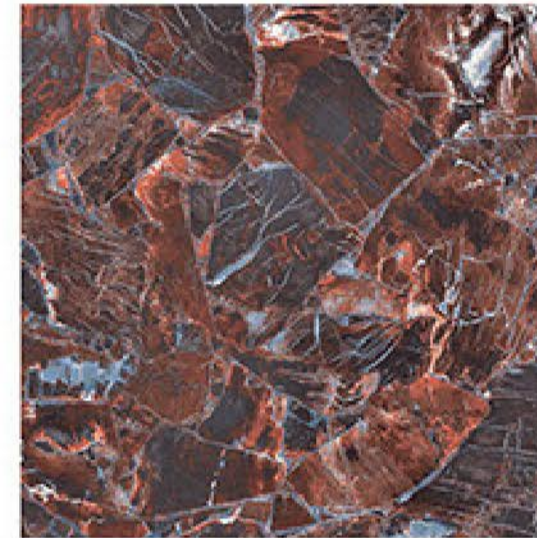

100% Replacement
for Italian Marble

Random Designs

0% Zero Maintenance

Low Water Absorption

BRAZIL RED

HIGH GLOSS ✨

Randoms

R1