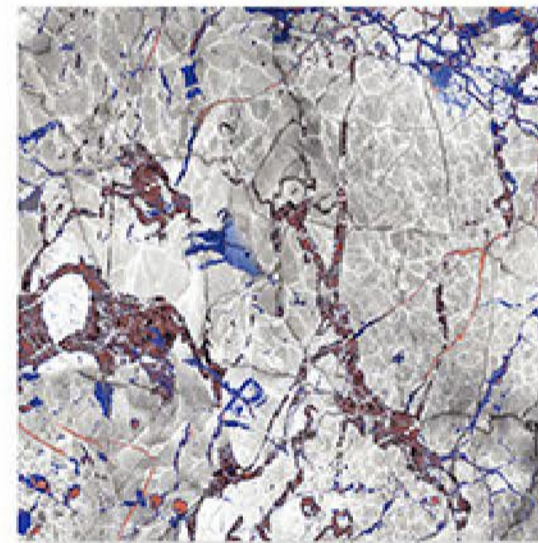

AMROS BLUE

HIGH GLOSS ✨

Randoms

R1

R2

R3

R4

Eco-Friendly

100% Replacement
for Italian Marble

Random Designs

Zero Maintenance

Low Water Absorption