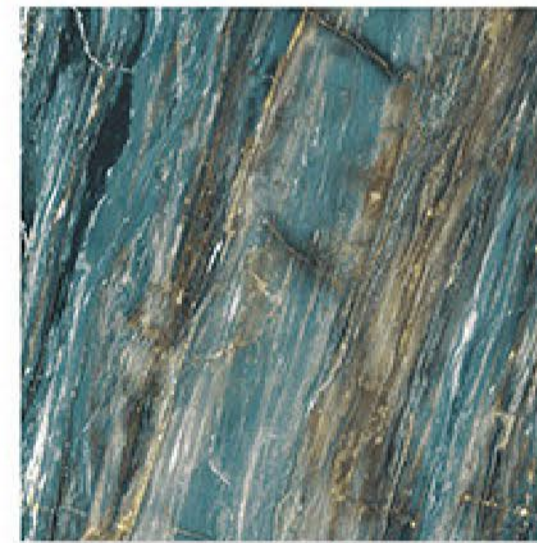

ROBIN AQUA

HIGH GLOSS ✨

Randoms

R1

R2

R3

R4

Eco-Friendly

100% Replacement
for Italian Marble

Random Designs

0% Zero Maintenance

Low Water Absorption