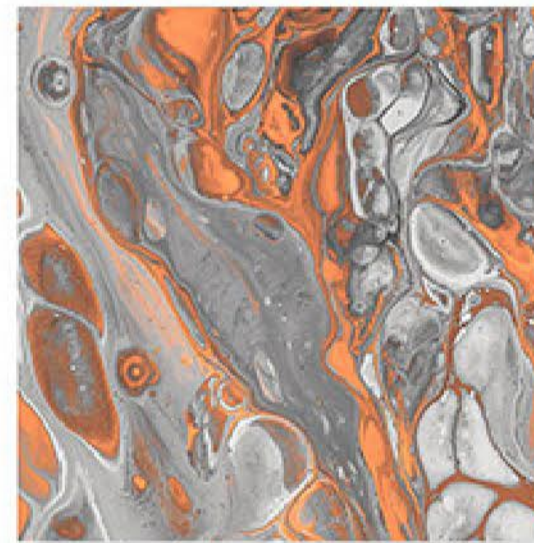

Low Water Absorption

REDISSION

HIGH GLOSS ✨

Randoms

R1

R2

R3

R4

Eco-Friendly

100% Replacement
for Italian Marble

Random Designs

Zero Maintenance

Low Water Absorption

ROBIN AQUA

HIGH GLOSS ✨

Randoms