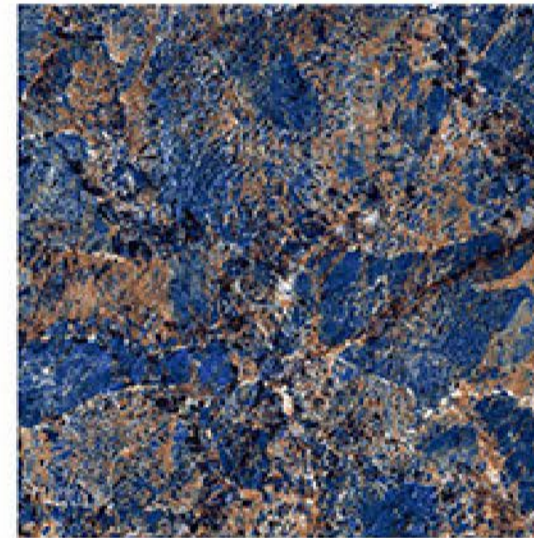

Low Water Absorption

MYSTRO BLUE

HIGH GLOSS ✨

Randoms

R1

R2

R3

R4