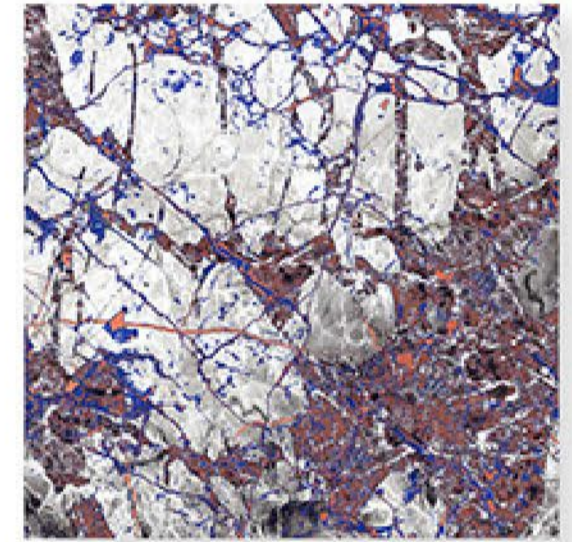

NEXART™

C E R A M I C A L L P

HIGH GLOSS SERIES

**600x
600mm**

AMROS BLUE

HIGH GLOSS ✨

Randoms

R1