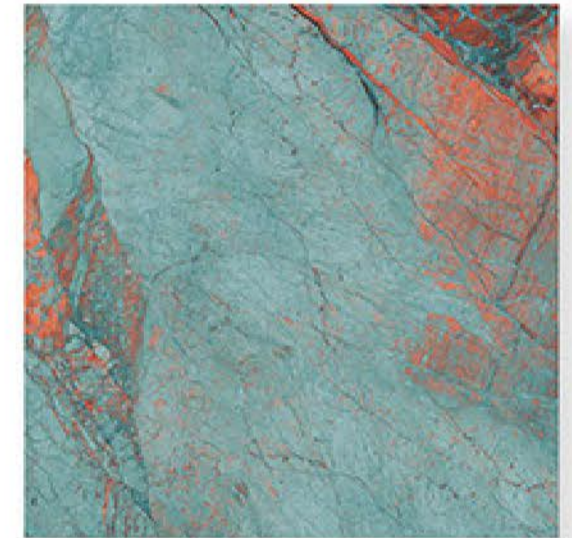

EROS AQUA RED

HIGH GLOSS ✨

Randoms

R1

R2

R3

R4

Eco-Friendly

100% Replacement
for Italian Marble

Random Designs

0% Zero Maintenance

Low Water Absorption