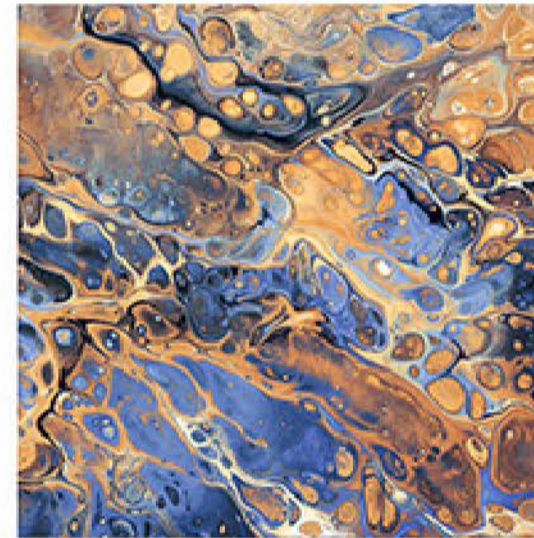

Eco-Friendly

100% Replacement
for Italian Marble

Random Designs

0% Zero Maintenance

Low Water Absorption

STONEX MIX

HIGH GLOSS ✨

Randoms