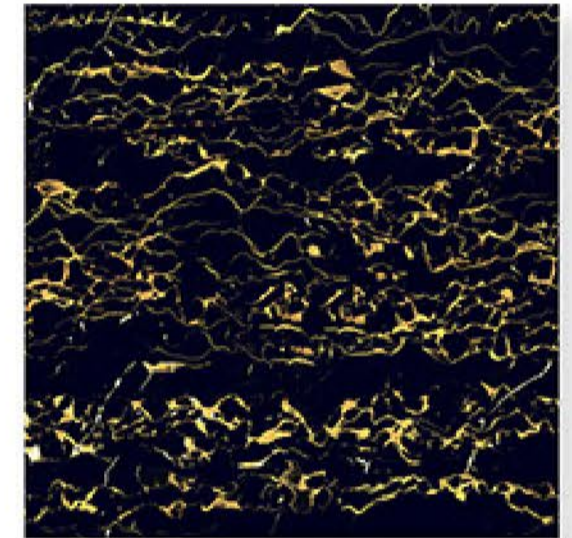

PORTRO YELLOW

HIGH GLOSS ✨

Randoms

R1

R2

R3

R4

Eco-Friendly

100% Replacement
for Italian Marble

Random Designs

Zero Maintenance

Low Water Absorption