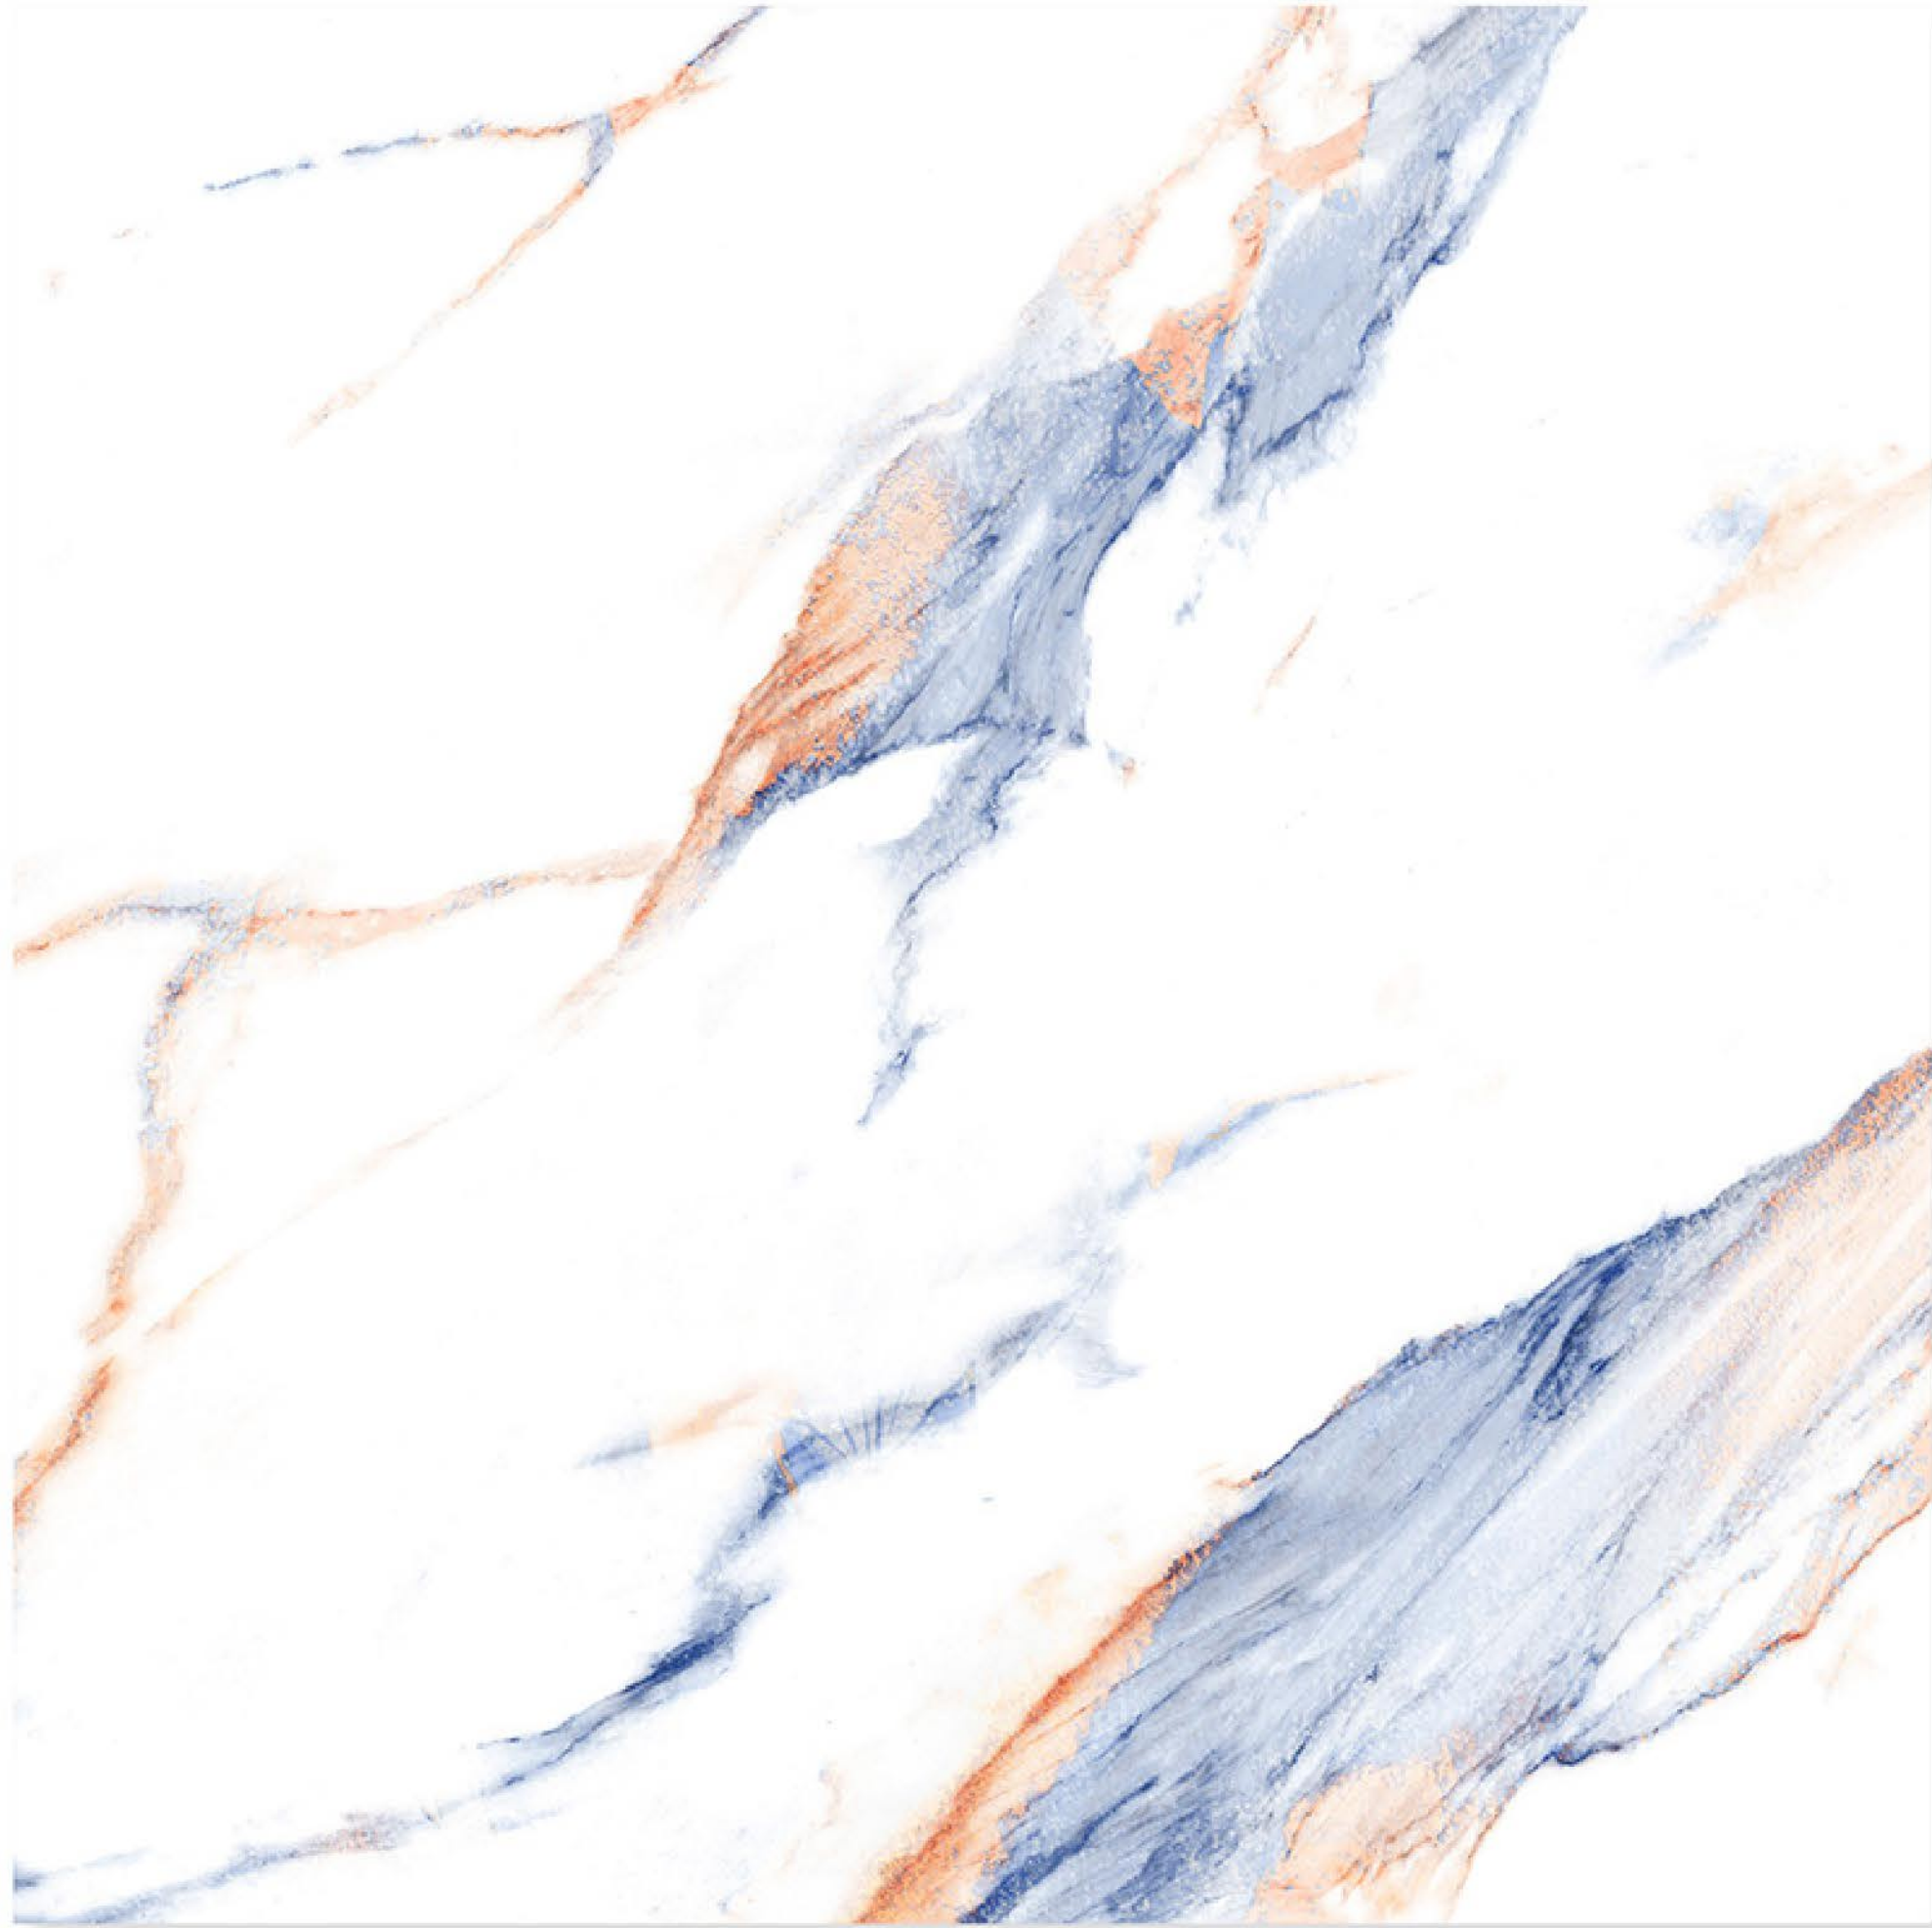

Eco-Friendly

100% Replacement
for Italian Marble

Random Designs

0% Zero Maintenance

Low Water Absorption

SUNSINE BLUE

Randoms

R1