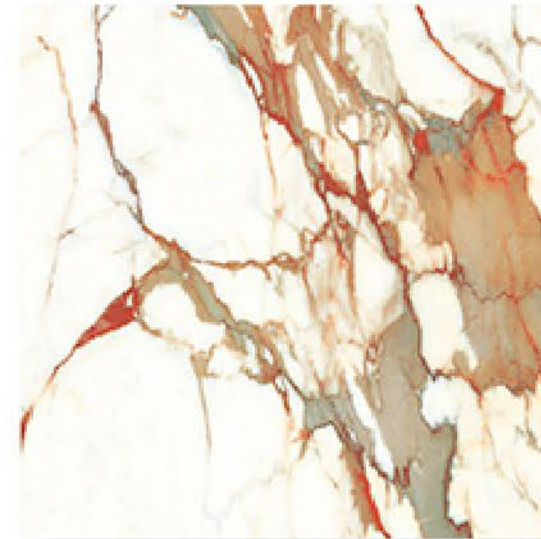

Eco-Friendly

100% Replacement for Italian Marble

Random Designs

Zero Maintenance

Low Water Absorption

VENEZULLA RED

Randoms

R1