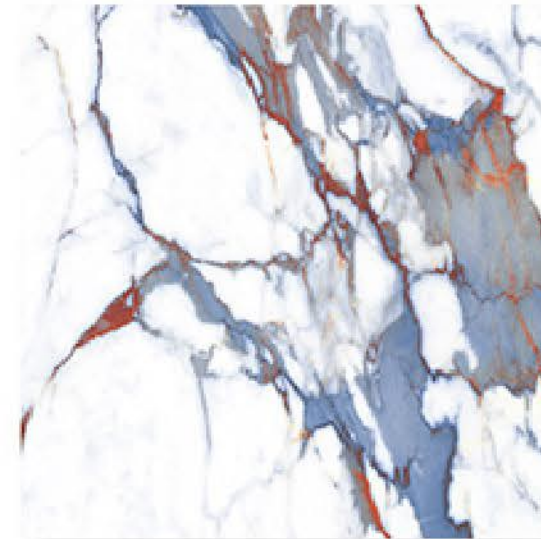

rainbow
COLLECTION

Eco-Friendly

100% Replacement
for Italian Marble

Random Designs

0% Zero Maintenance

Low Water Absorption

VENEZULLA BLUE

Randoms