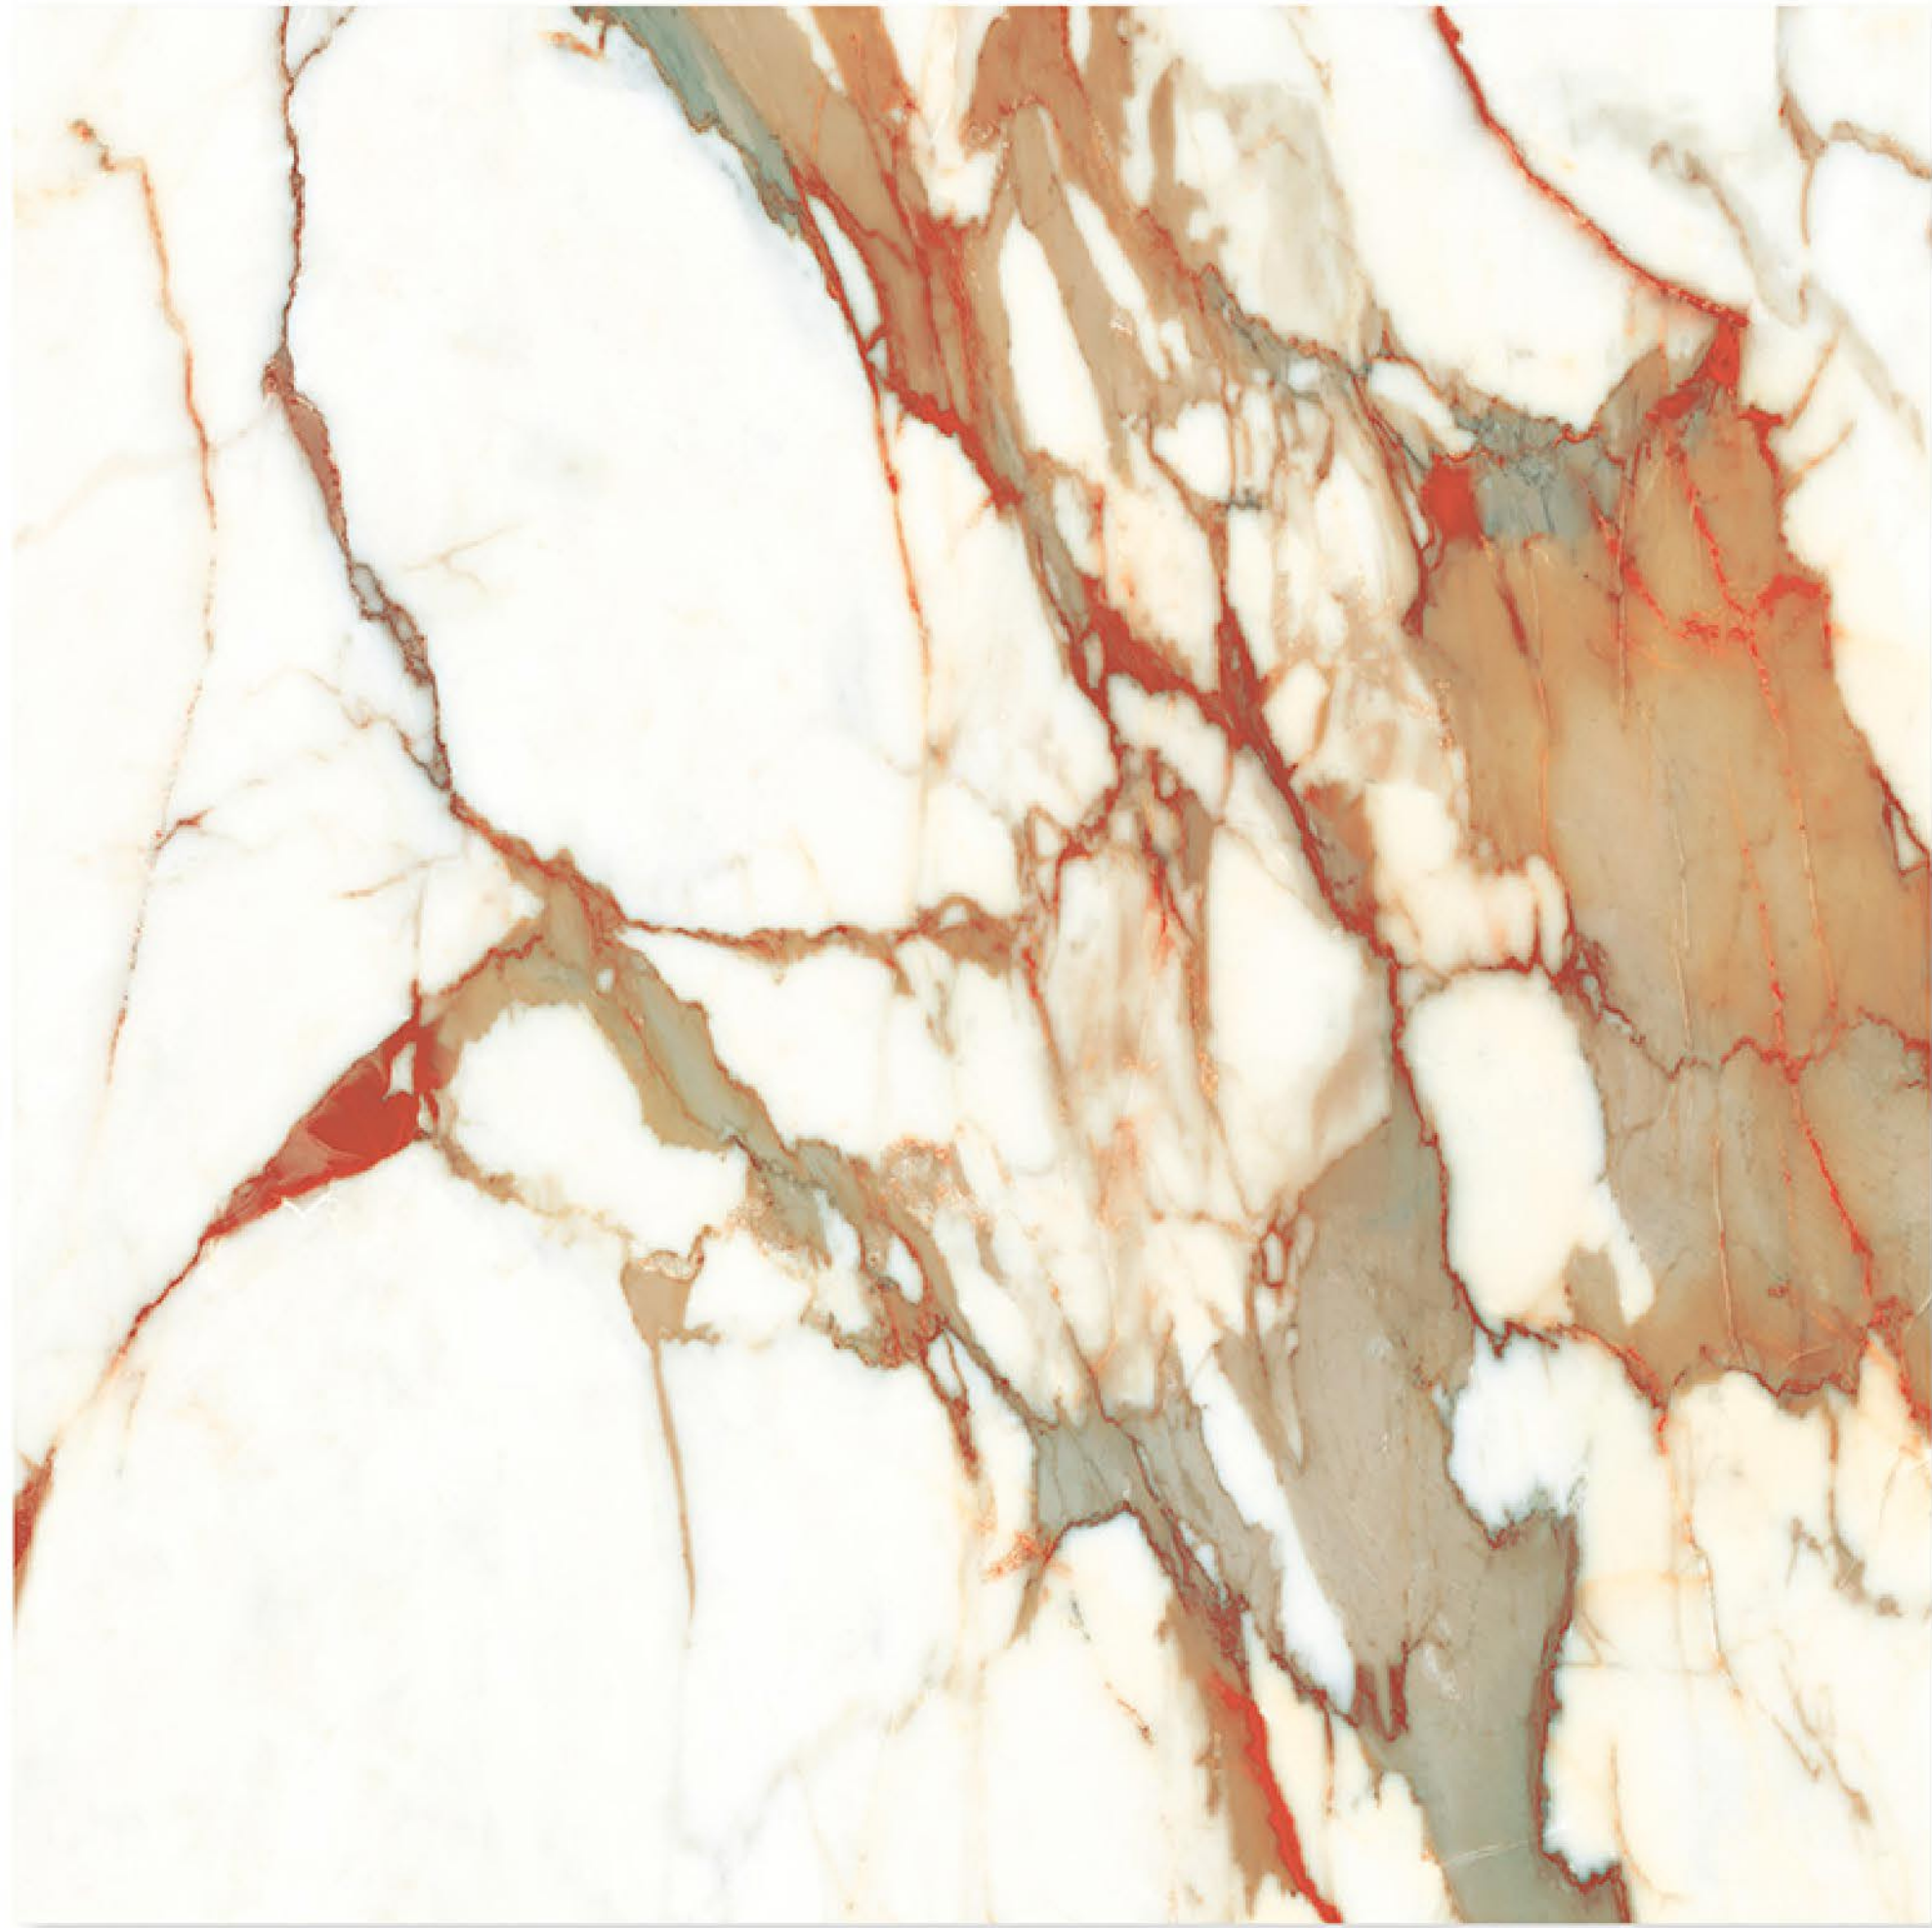

Eco-Friendly

100% Replacement for Italian Marble

Random Designs

Zero Maintenance

Low Water Absorption

VENEZULLA RED

Randoms

R1