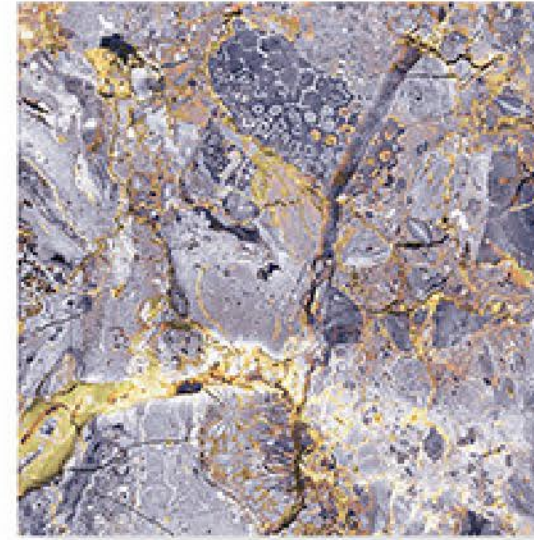

BRICAL PURPLE

Randoms

R1

rainbow
COLLECTION

Eco-Friendly

100% Replacement
for Italian Marble

Random Designs

0% Zero Maintenance

Low Water Absorption