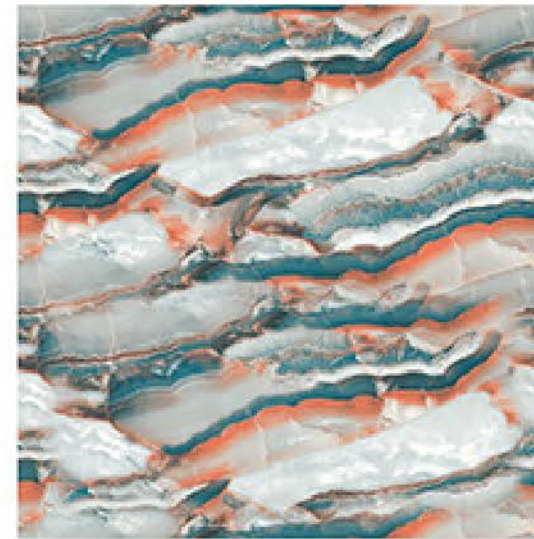

HARBIN AQUA

Randoms

R1

R2

R1

R2

rainbow
COLLECTION

Eco-Friendly

100% Replacement
for Italian Marble

Random Designs

0% Zero Maintenance

Low Water Absorption