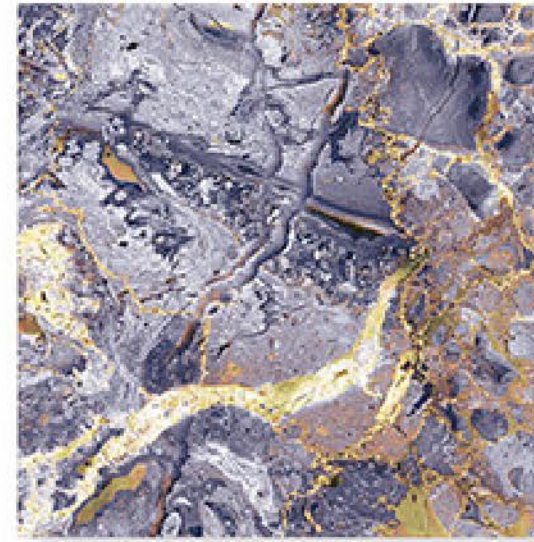

BRICAL PURPLE

Randoms

R3

rainbow
COLLECTION

Eco-Friendly

100% Replacement
for Italian Marble

Random Designs

0% Zero Maintenance

Low Water Absorption