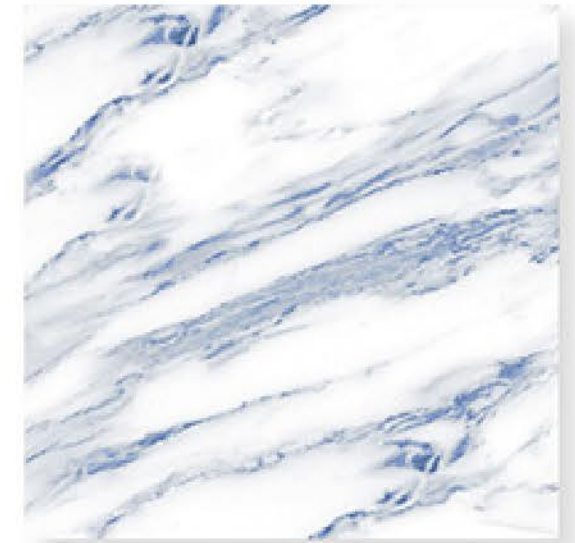

MAXWELL BLUE

Randoms

R1

R2

R3

R4

rainbow
COLLECTION

Eco-Friendly

100% Replacement
for Italian Marble

Random Designs

0% Zero Maintenance

Low Water Absorption