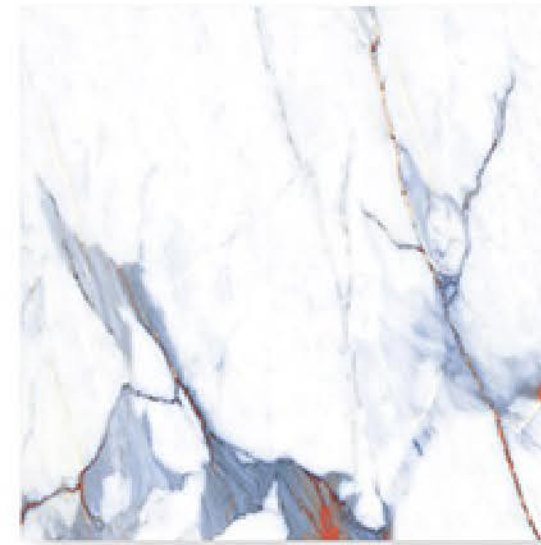

VENEZULLA BLUE

Randoms

R1

R2

R3

R4

rainbow
COLLECTION

Eco-Friendly

100% Replacement
for Italian Marble

Random Designs

0% Zero Maintenance

Low Water Absorption