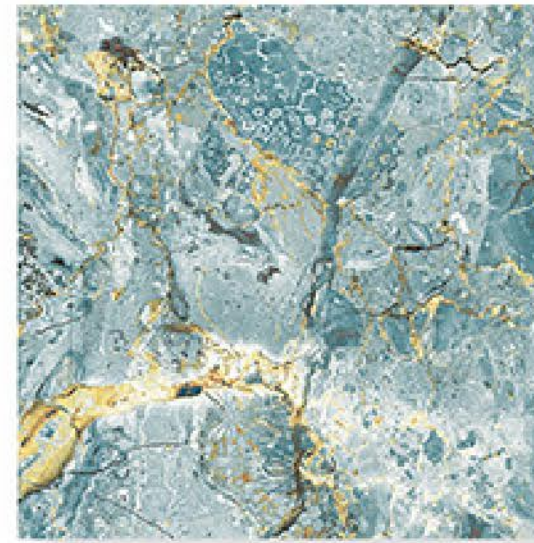

NEXART™

C E R A M I C A L L P

Rainbow
Series

600x
600mm

BRICAL AQUA

Randoms

R1

R2