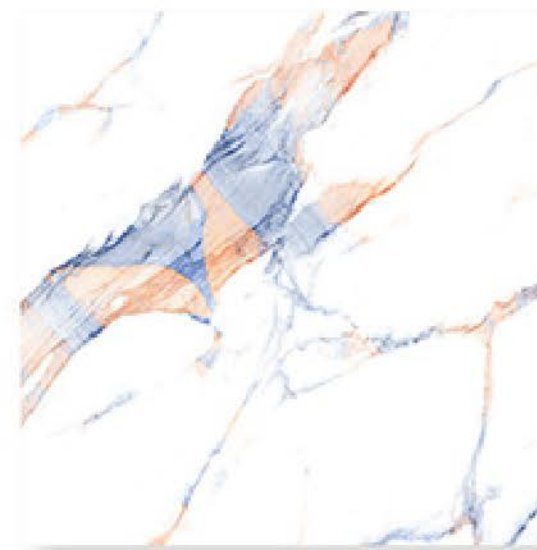

SUNSINE BLUE

Randoms

R1

R2

R3

R4

rainbow
COLLECTION

Eco-Friendly

100% Replacement
for Italian Marble

Random Designs

0% Zero Maintenance

Low Water Absorption