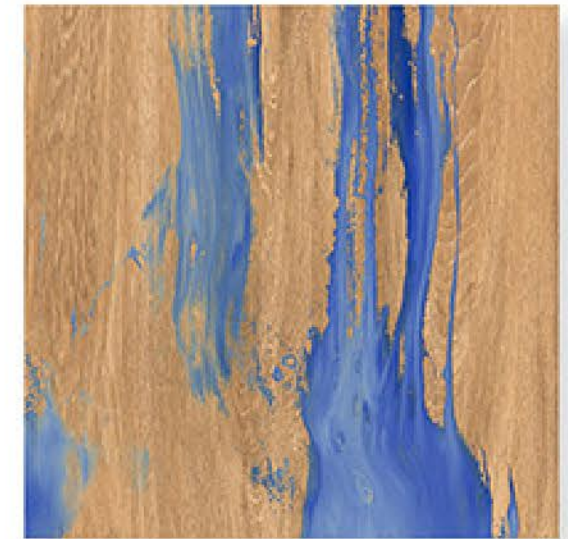

100% Replacement
for Italian Marble

Random Designs

0% Zero Maintenance

Low Water Absorption

COLORICA BLUE

Randoms

R1

R2