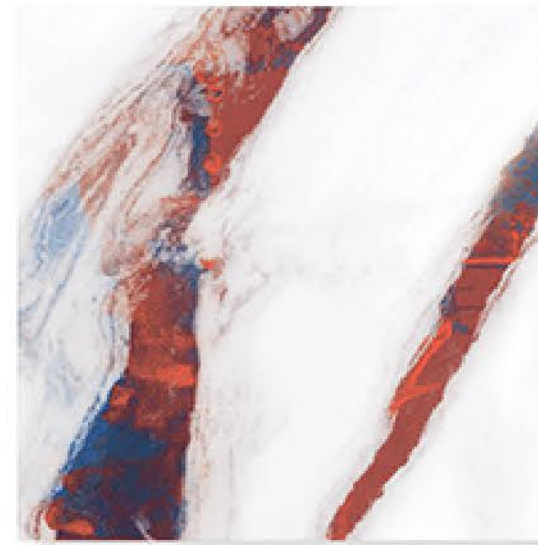

ZANIBAR RED

Randoms

R1

R2

R3

R4

+

rainbow
COLLECTION

Eco-Friendly

100% Replacement
for Italian Marble

Random Designs

0% Zero Maintenance

Low Water Absorption