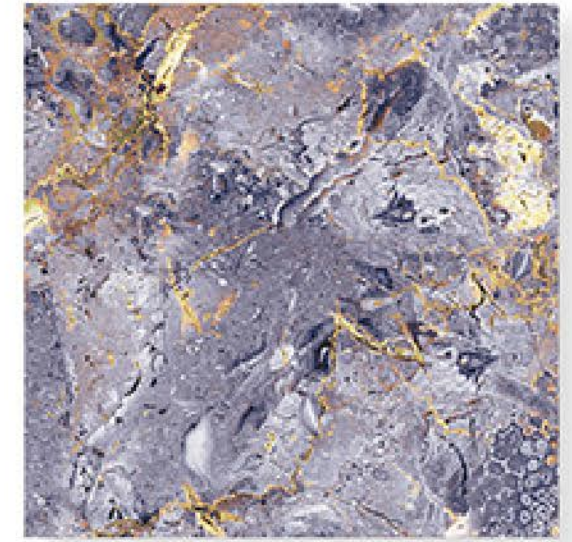

R4

rainbow
COLLECTION

Eco-Friendly

100% Replacement
for Italian Marble

Random Designs

0% Zero Maintenance

Low Water Absorption