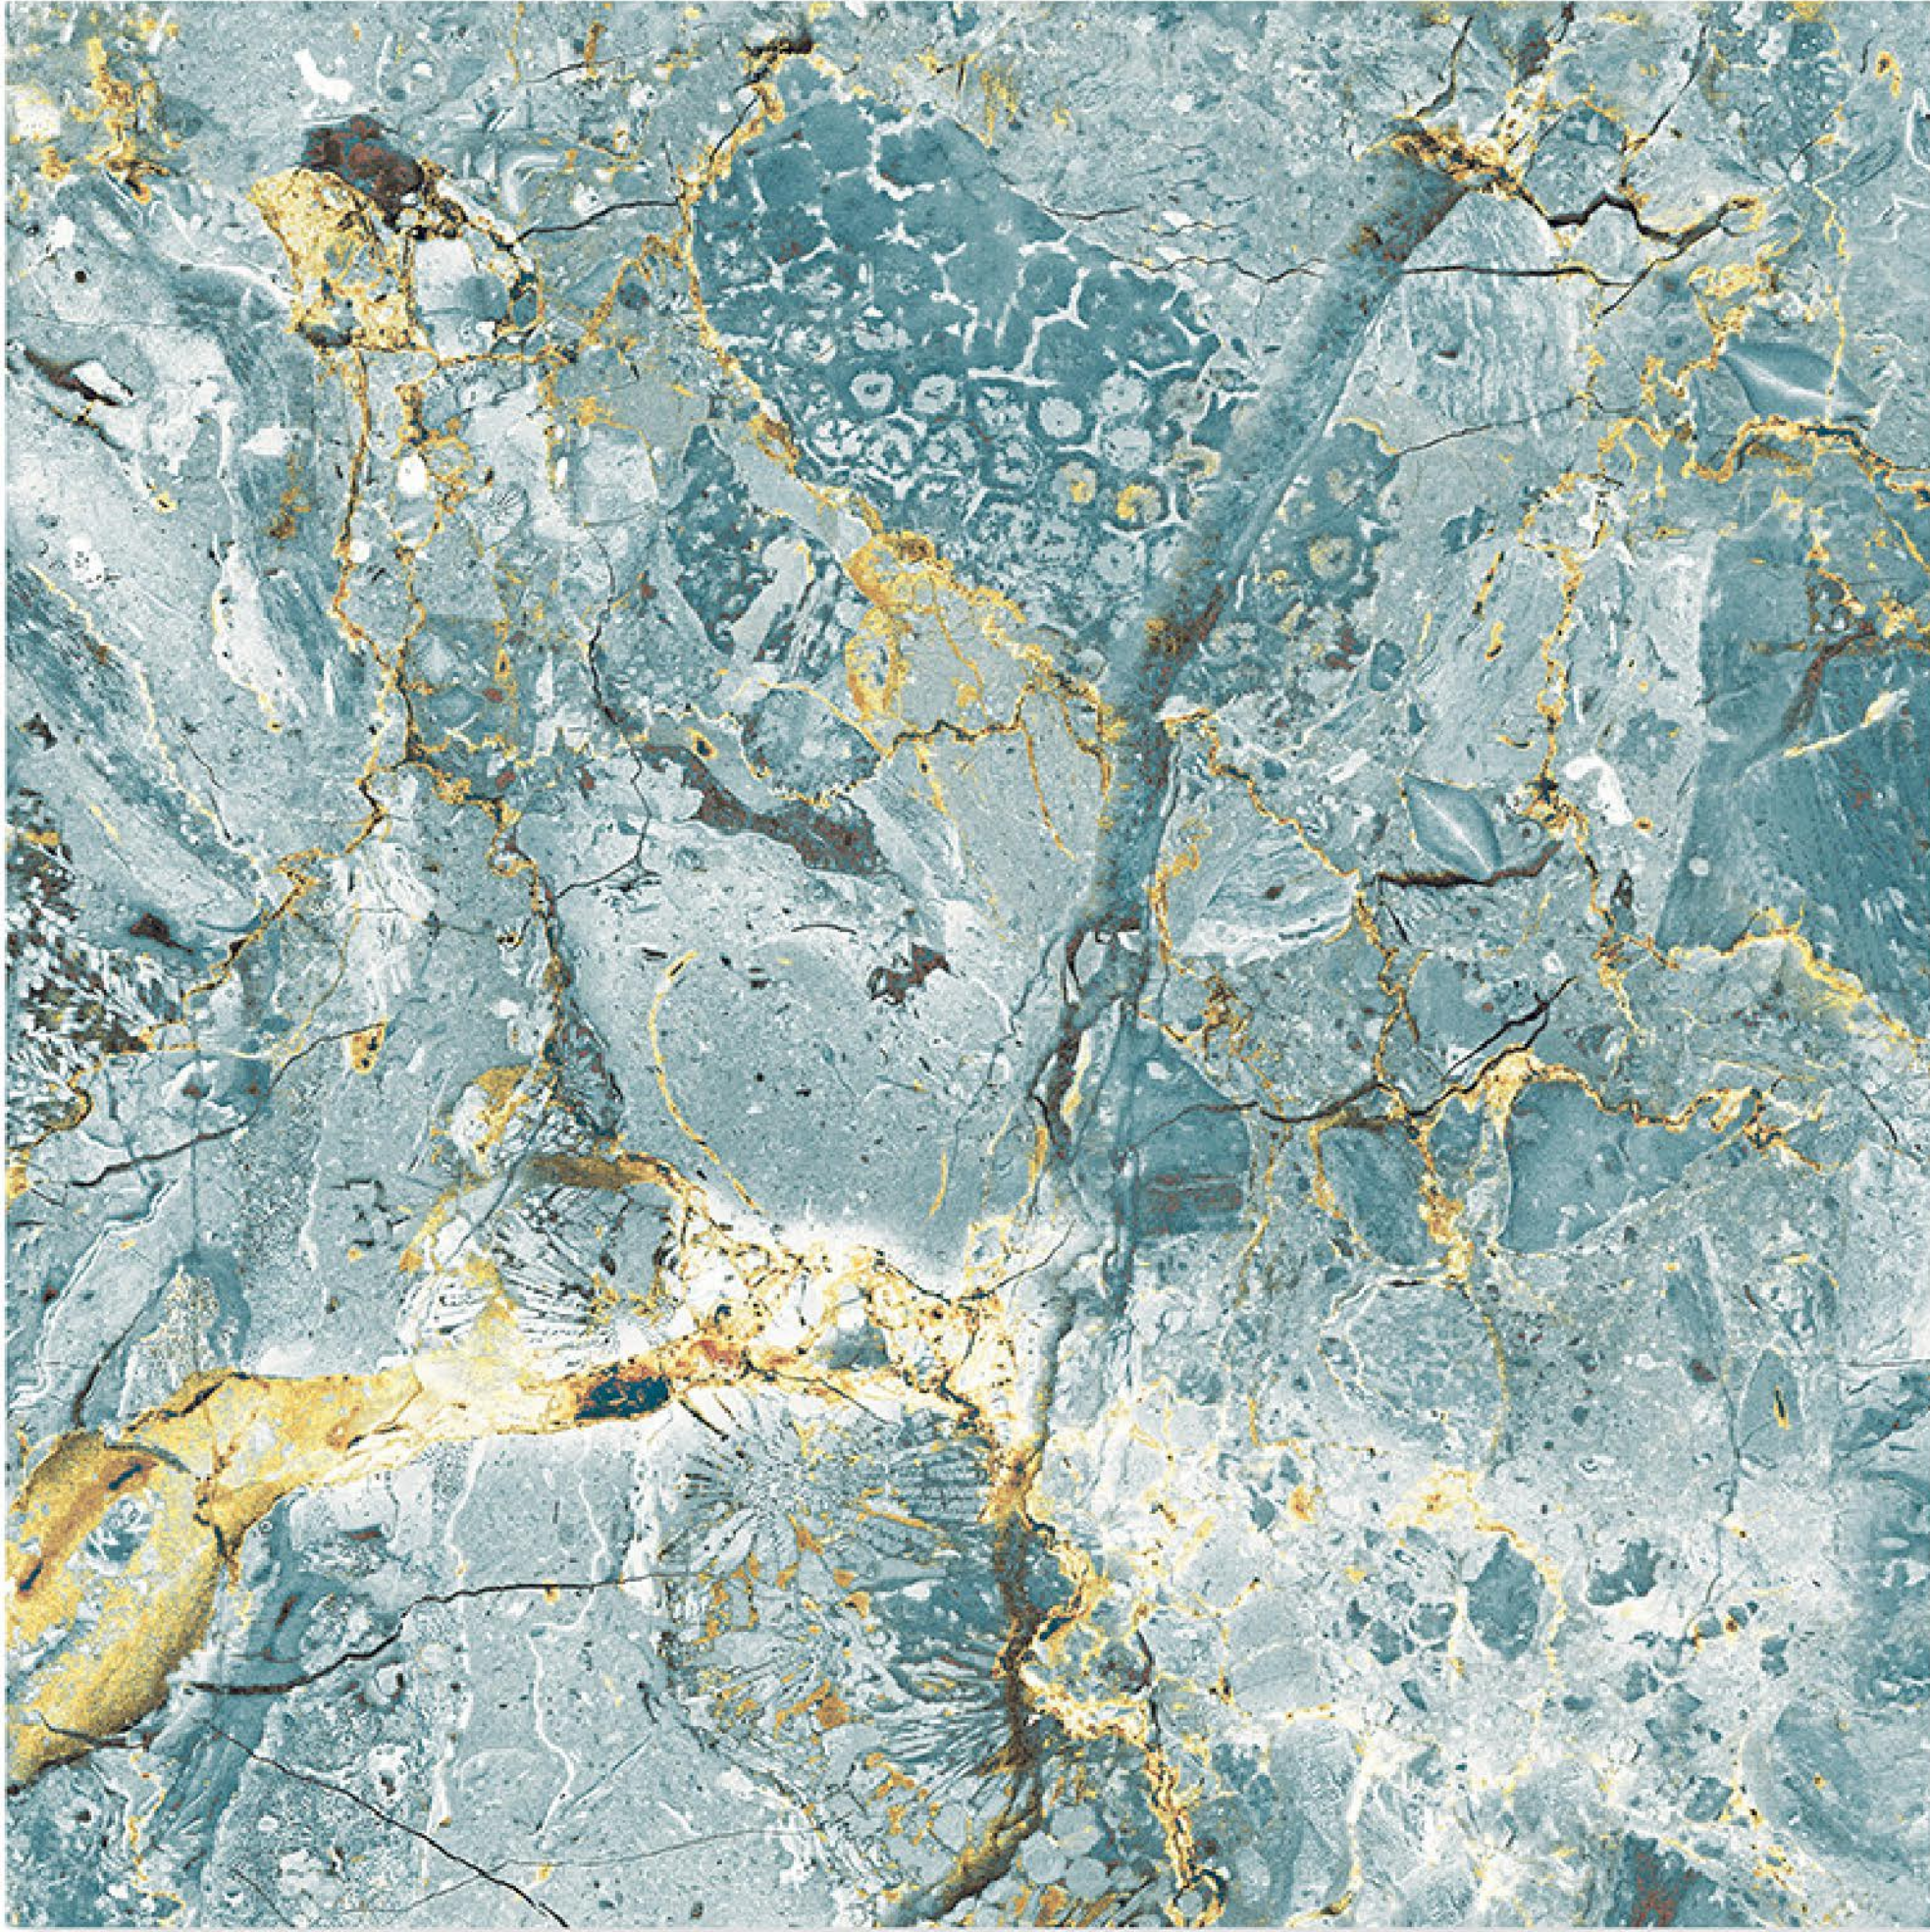

BRICAL AQUA

Randoms