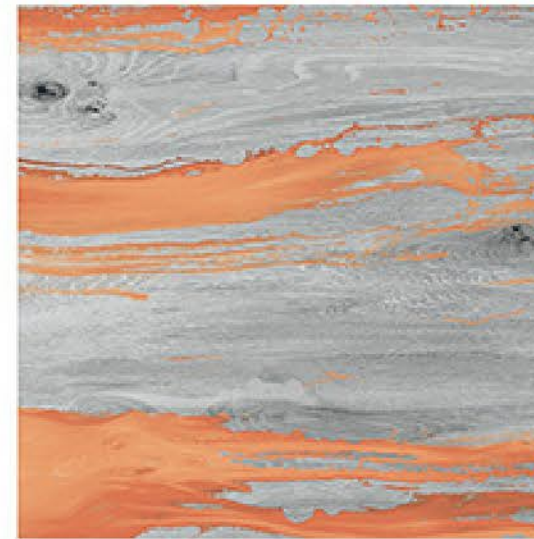

COLORICA ORANGE

Randoms

R1

+

rainbow
COLLECTION

Eco-Friendly

100% Replacement
for Italian Marble

Random Designs

0% Zero Maintenance

Low Water Absorption