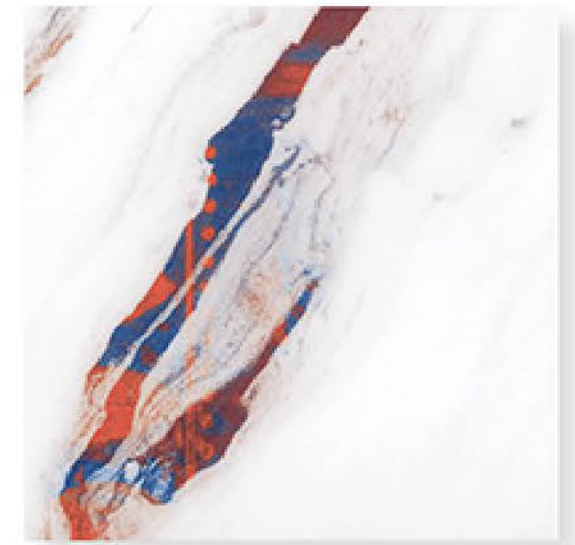

R4

+

rainbow
COLLECTION

Eco-Friendly

100% Replacement
for Italian Marble

Random Designs

0% Zero Maintenance

Low Water Absorption