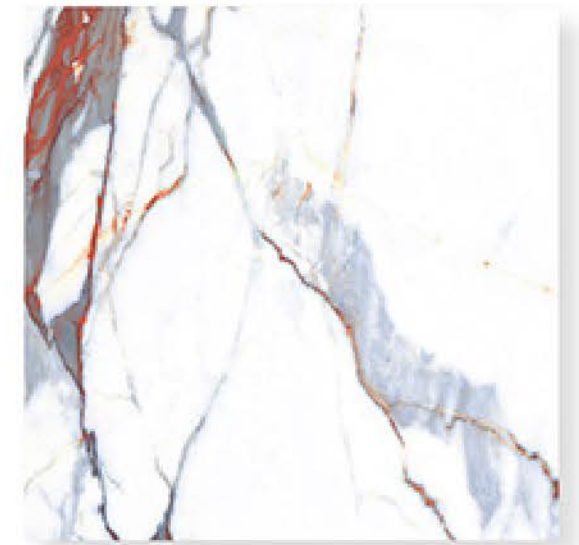

R4

rainbow
COLLECTION

Eco-Friendly

100% Replacement
for Italian Marble

Random Designs

0% Zero Maintenance

Low Water Absorption