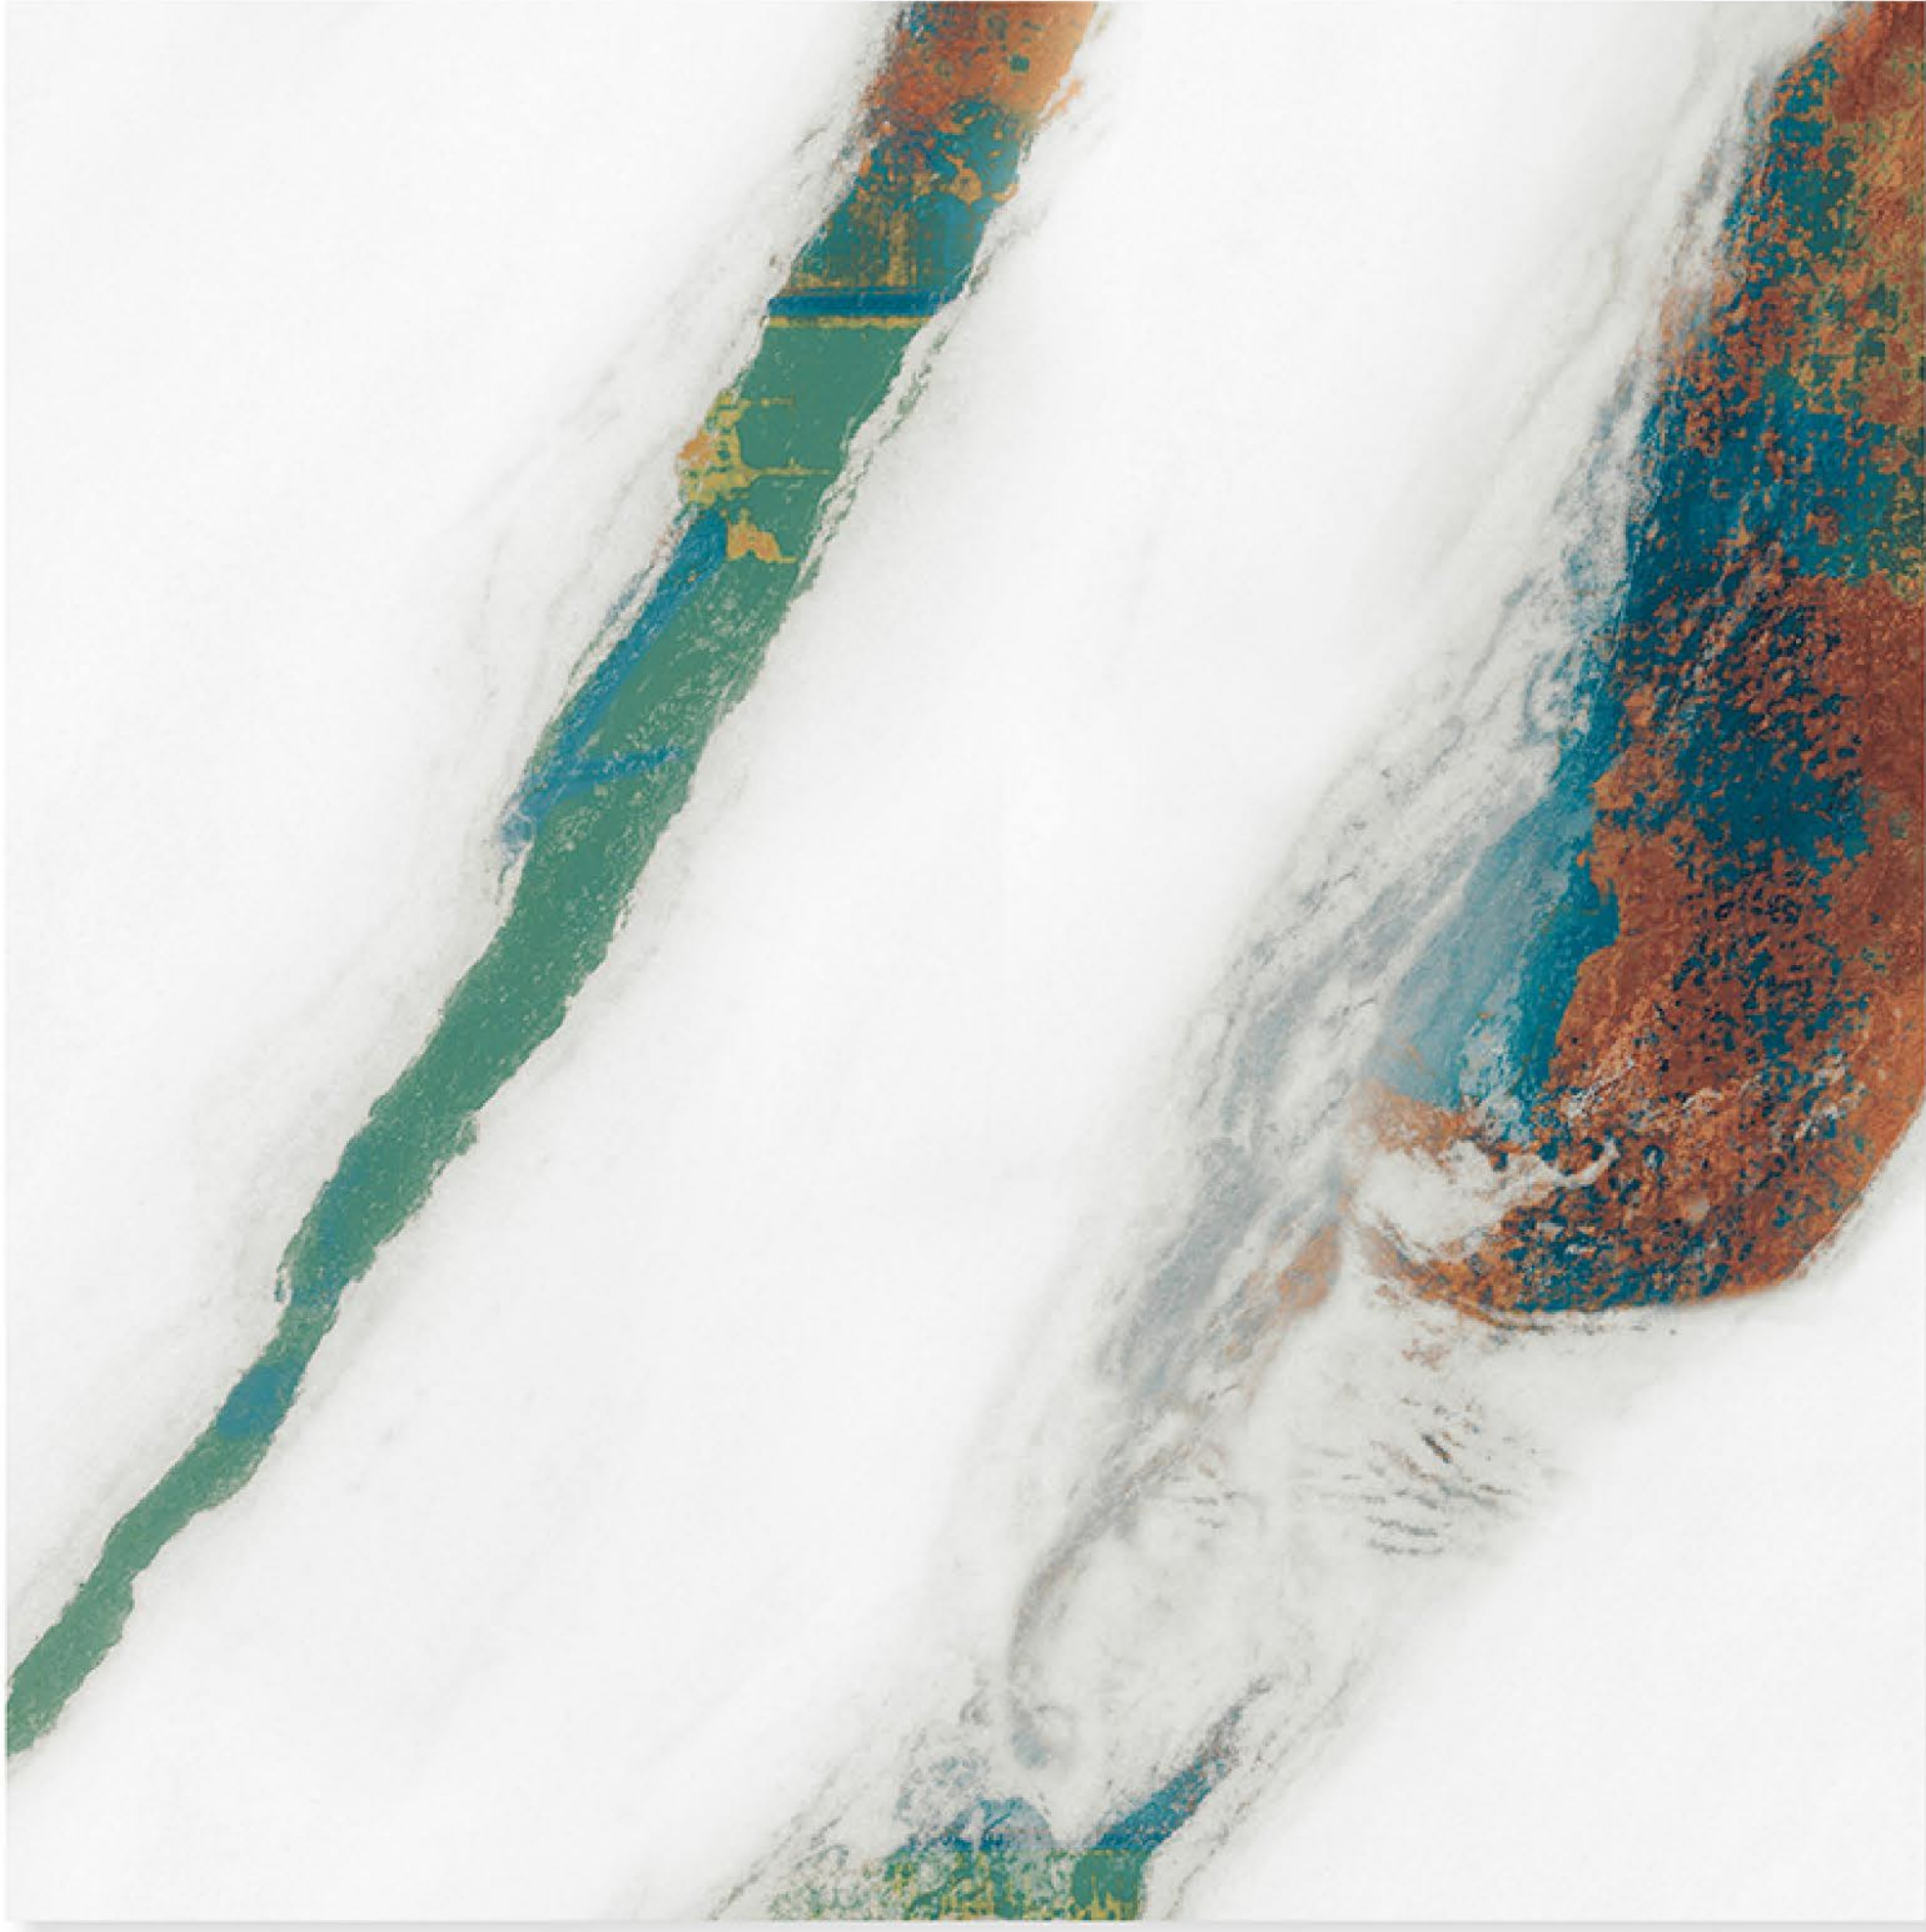

ZANIBAR AQUA

Randoms