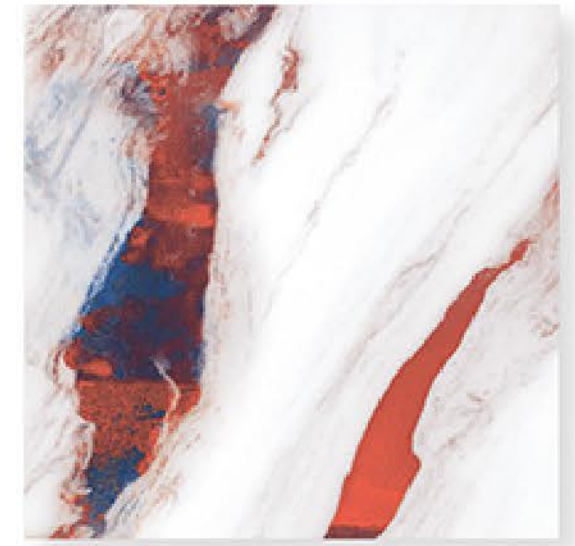

Eco-Friendly

100% Replacement
for Italian Marble

Random Designs

0% Zero Maintenance

Low Water Absorption

ZANIBAR RED

Randoms

R1