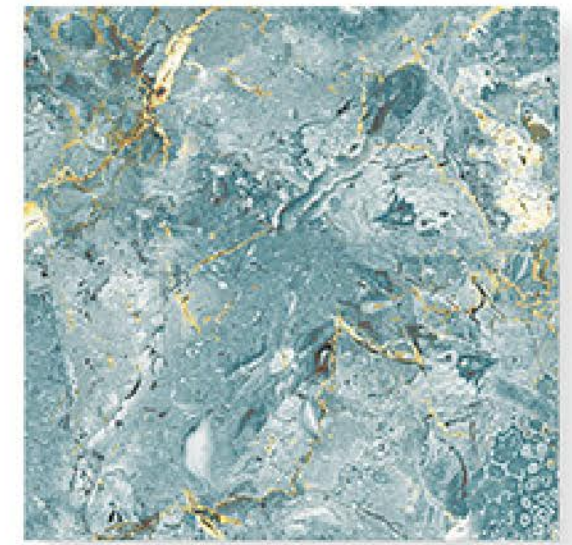

R4

rainbow
COLLECTION

Eco-Friendly

100% Replacement
for Italian Marble

Random Designs

0% Zero Maintenance

Low Water Absorption