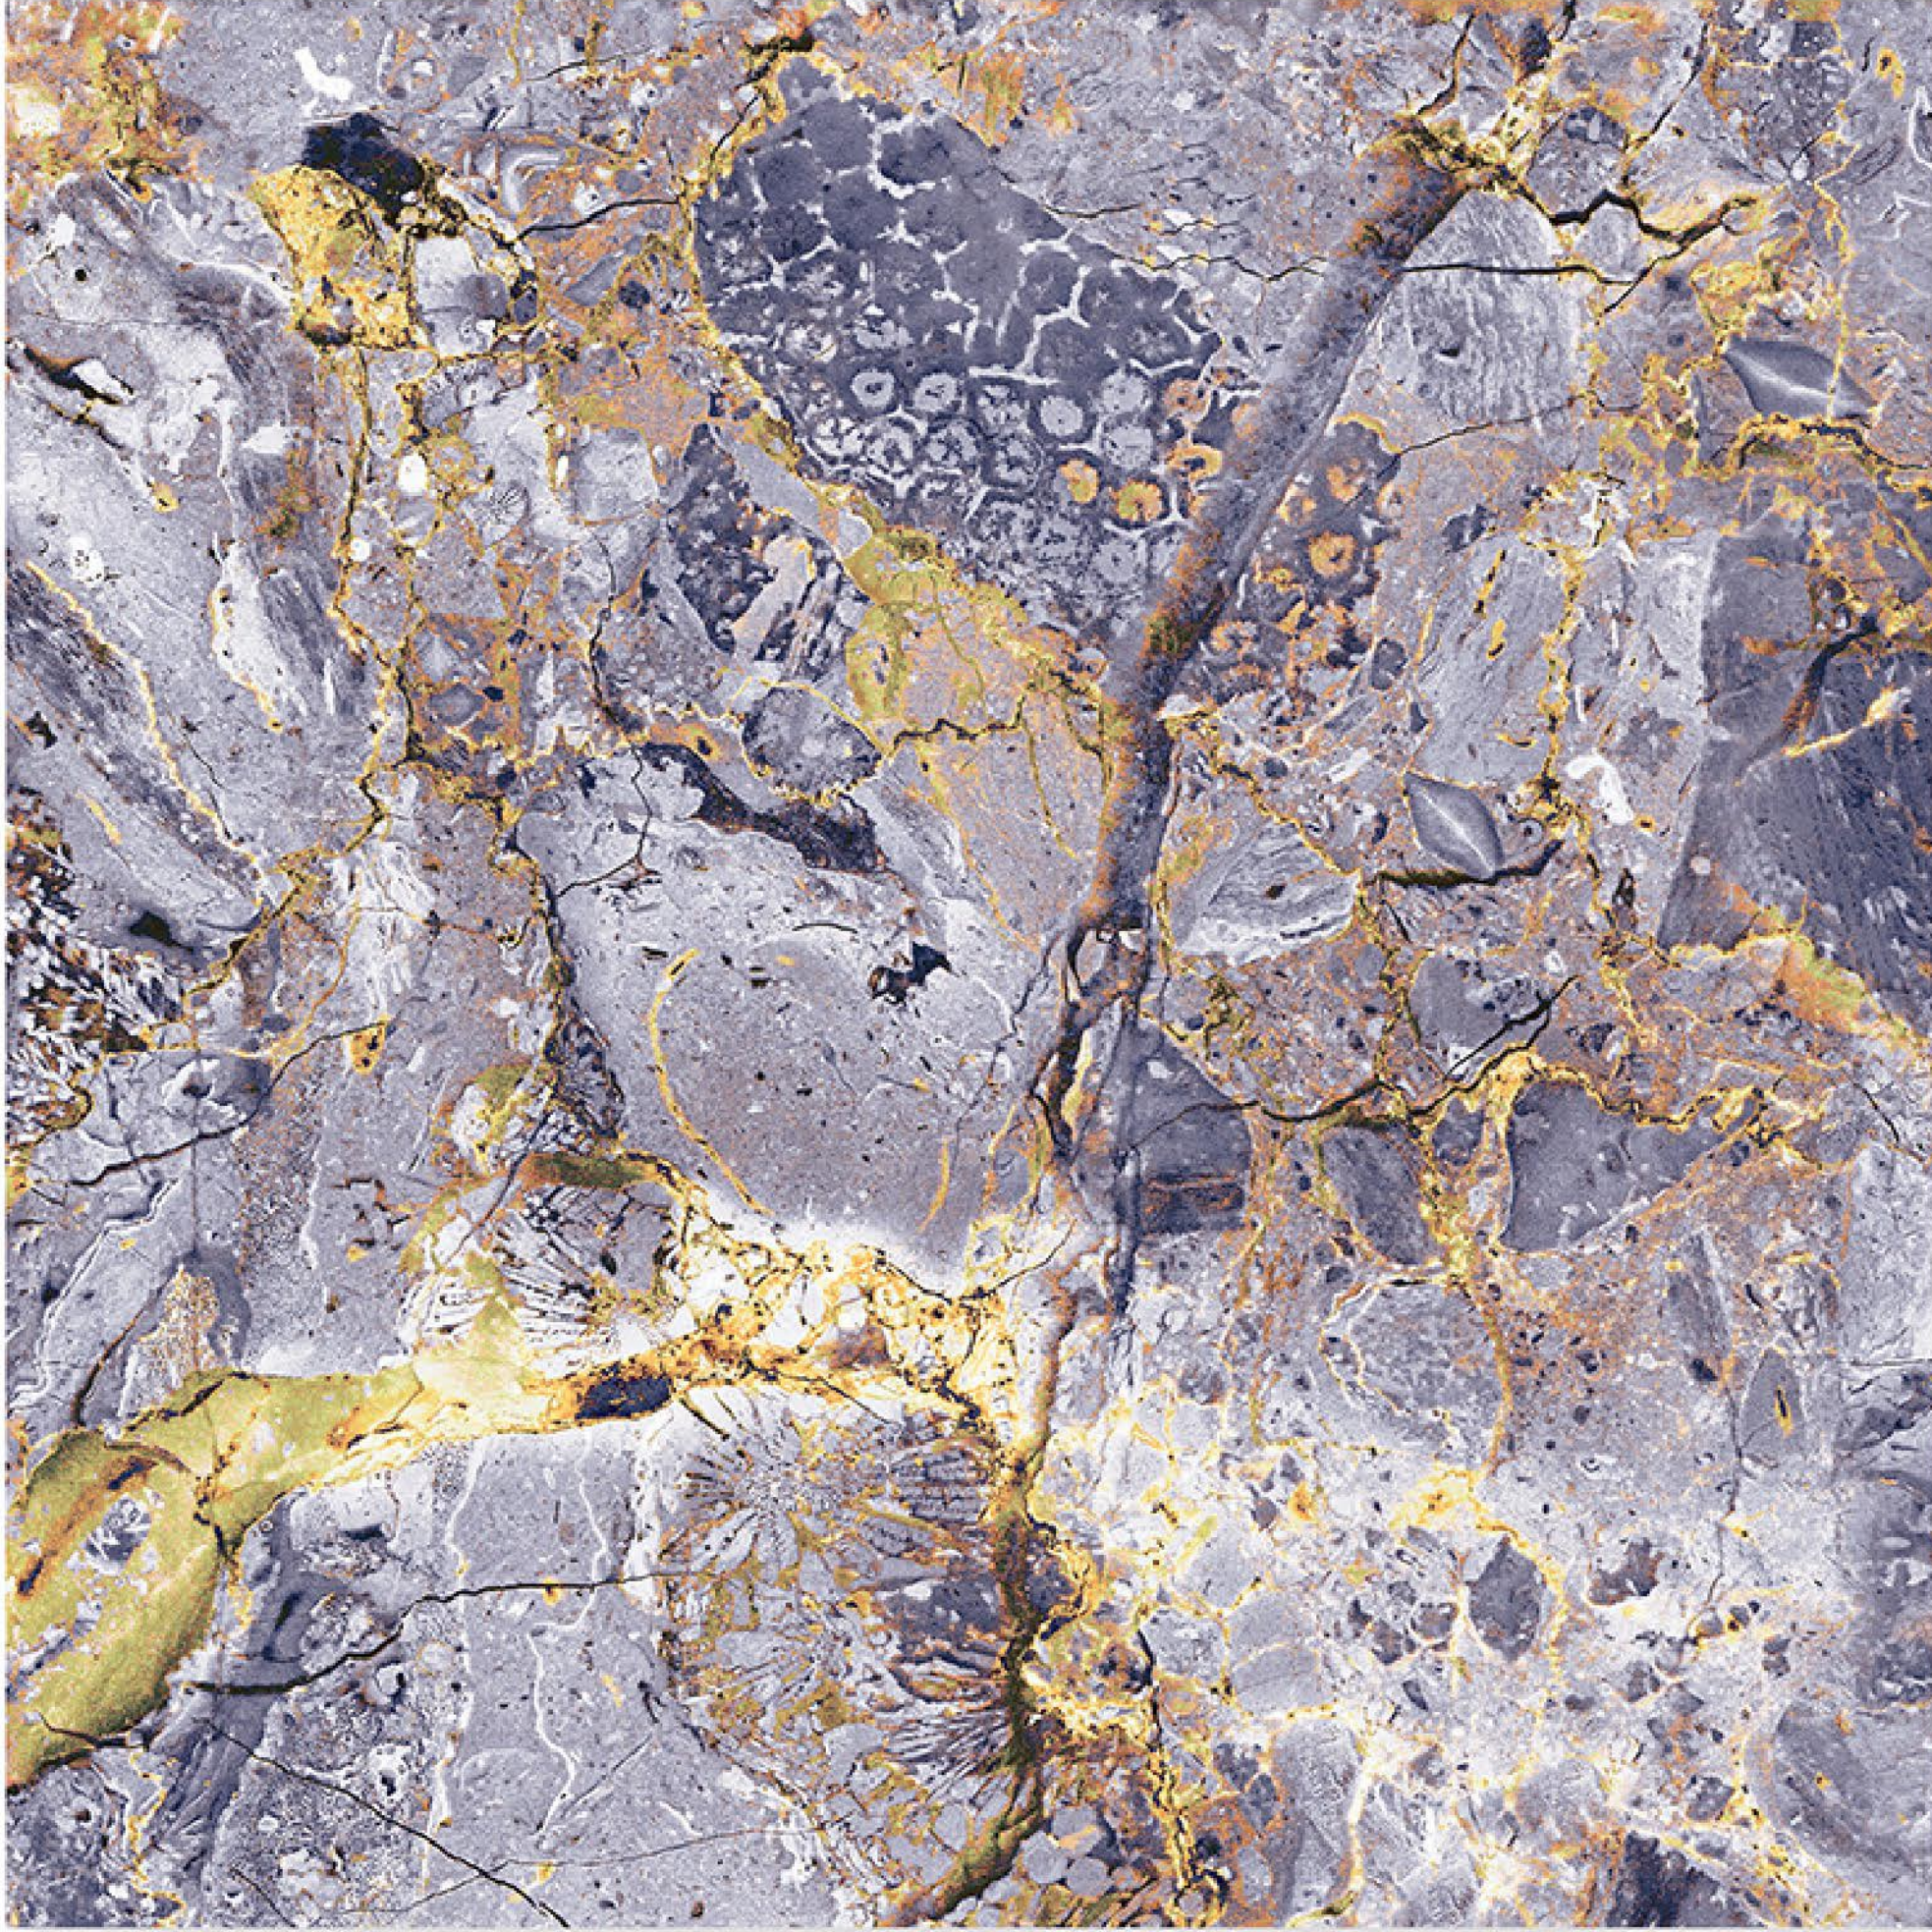

BRICAL PURPLE

Randoms