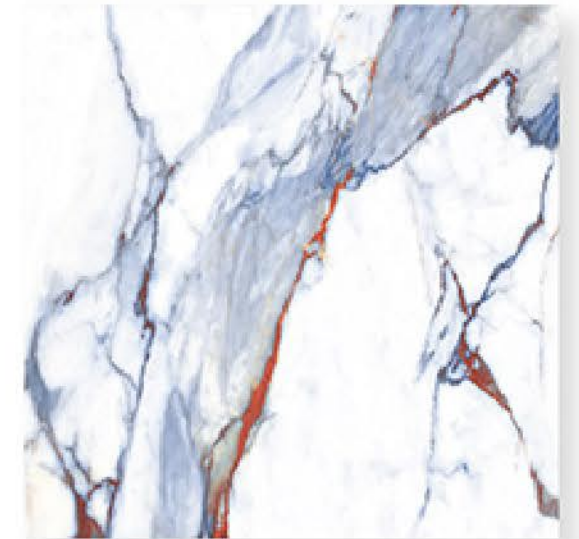

VENEZULLA BLUE

Randoms

R1

R2

R3

R4

rainbow
COLLECTION

Eco-Friendly

100% Replacement
for Italian Marble

Random Designs

0% Zero Maintenance

Low Water Absorption