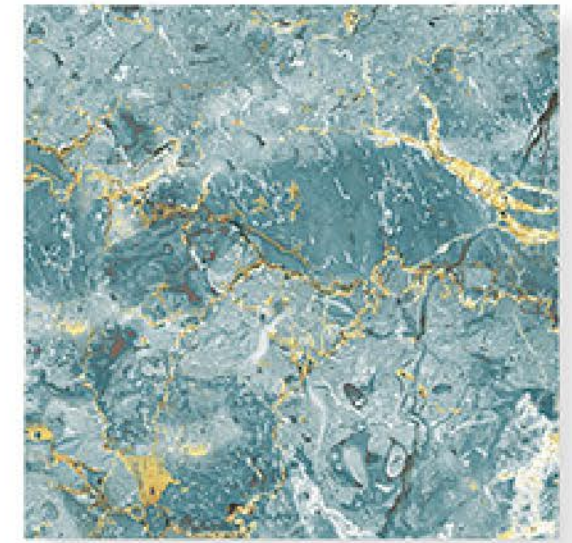

NEXART™

C E R A M I C A L L P

Rainbow
Series

600x
600mm

BRICAL AQUA

Randoms

R1

R2