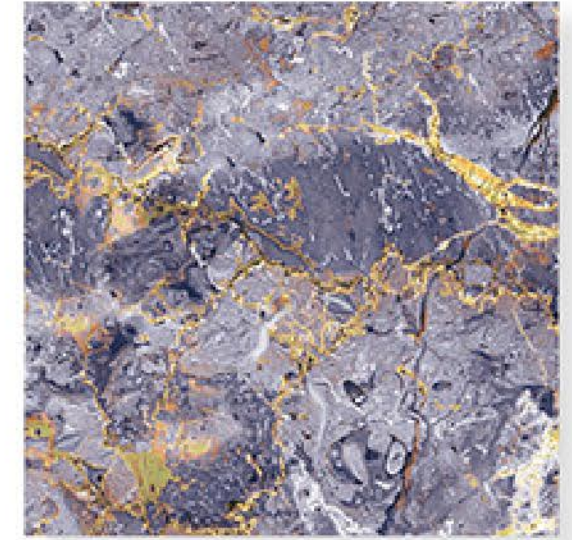

BRICAL PURPLE

Randoms

R2

rainbow
COLLECTION

Eco-Friendly

100% Replacement
for Italian Marble

Random Designs

0% Zero Maintenance

Low Water Absorption