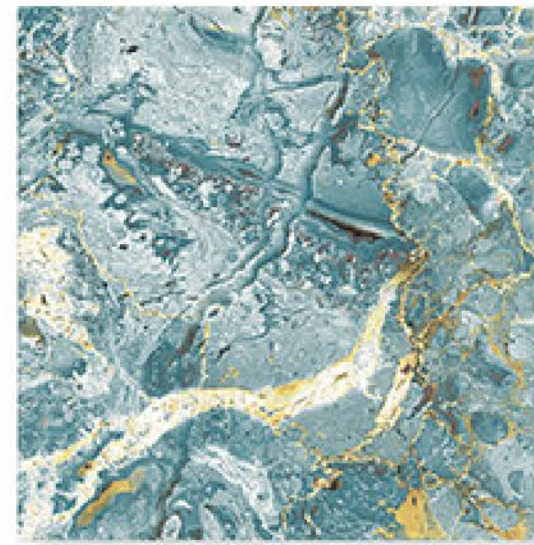

NEXART™

C E R A M I C A L L P

Rainbow
Series

600x
600mm

BRICAL AQUA

Randoms

R1

R2