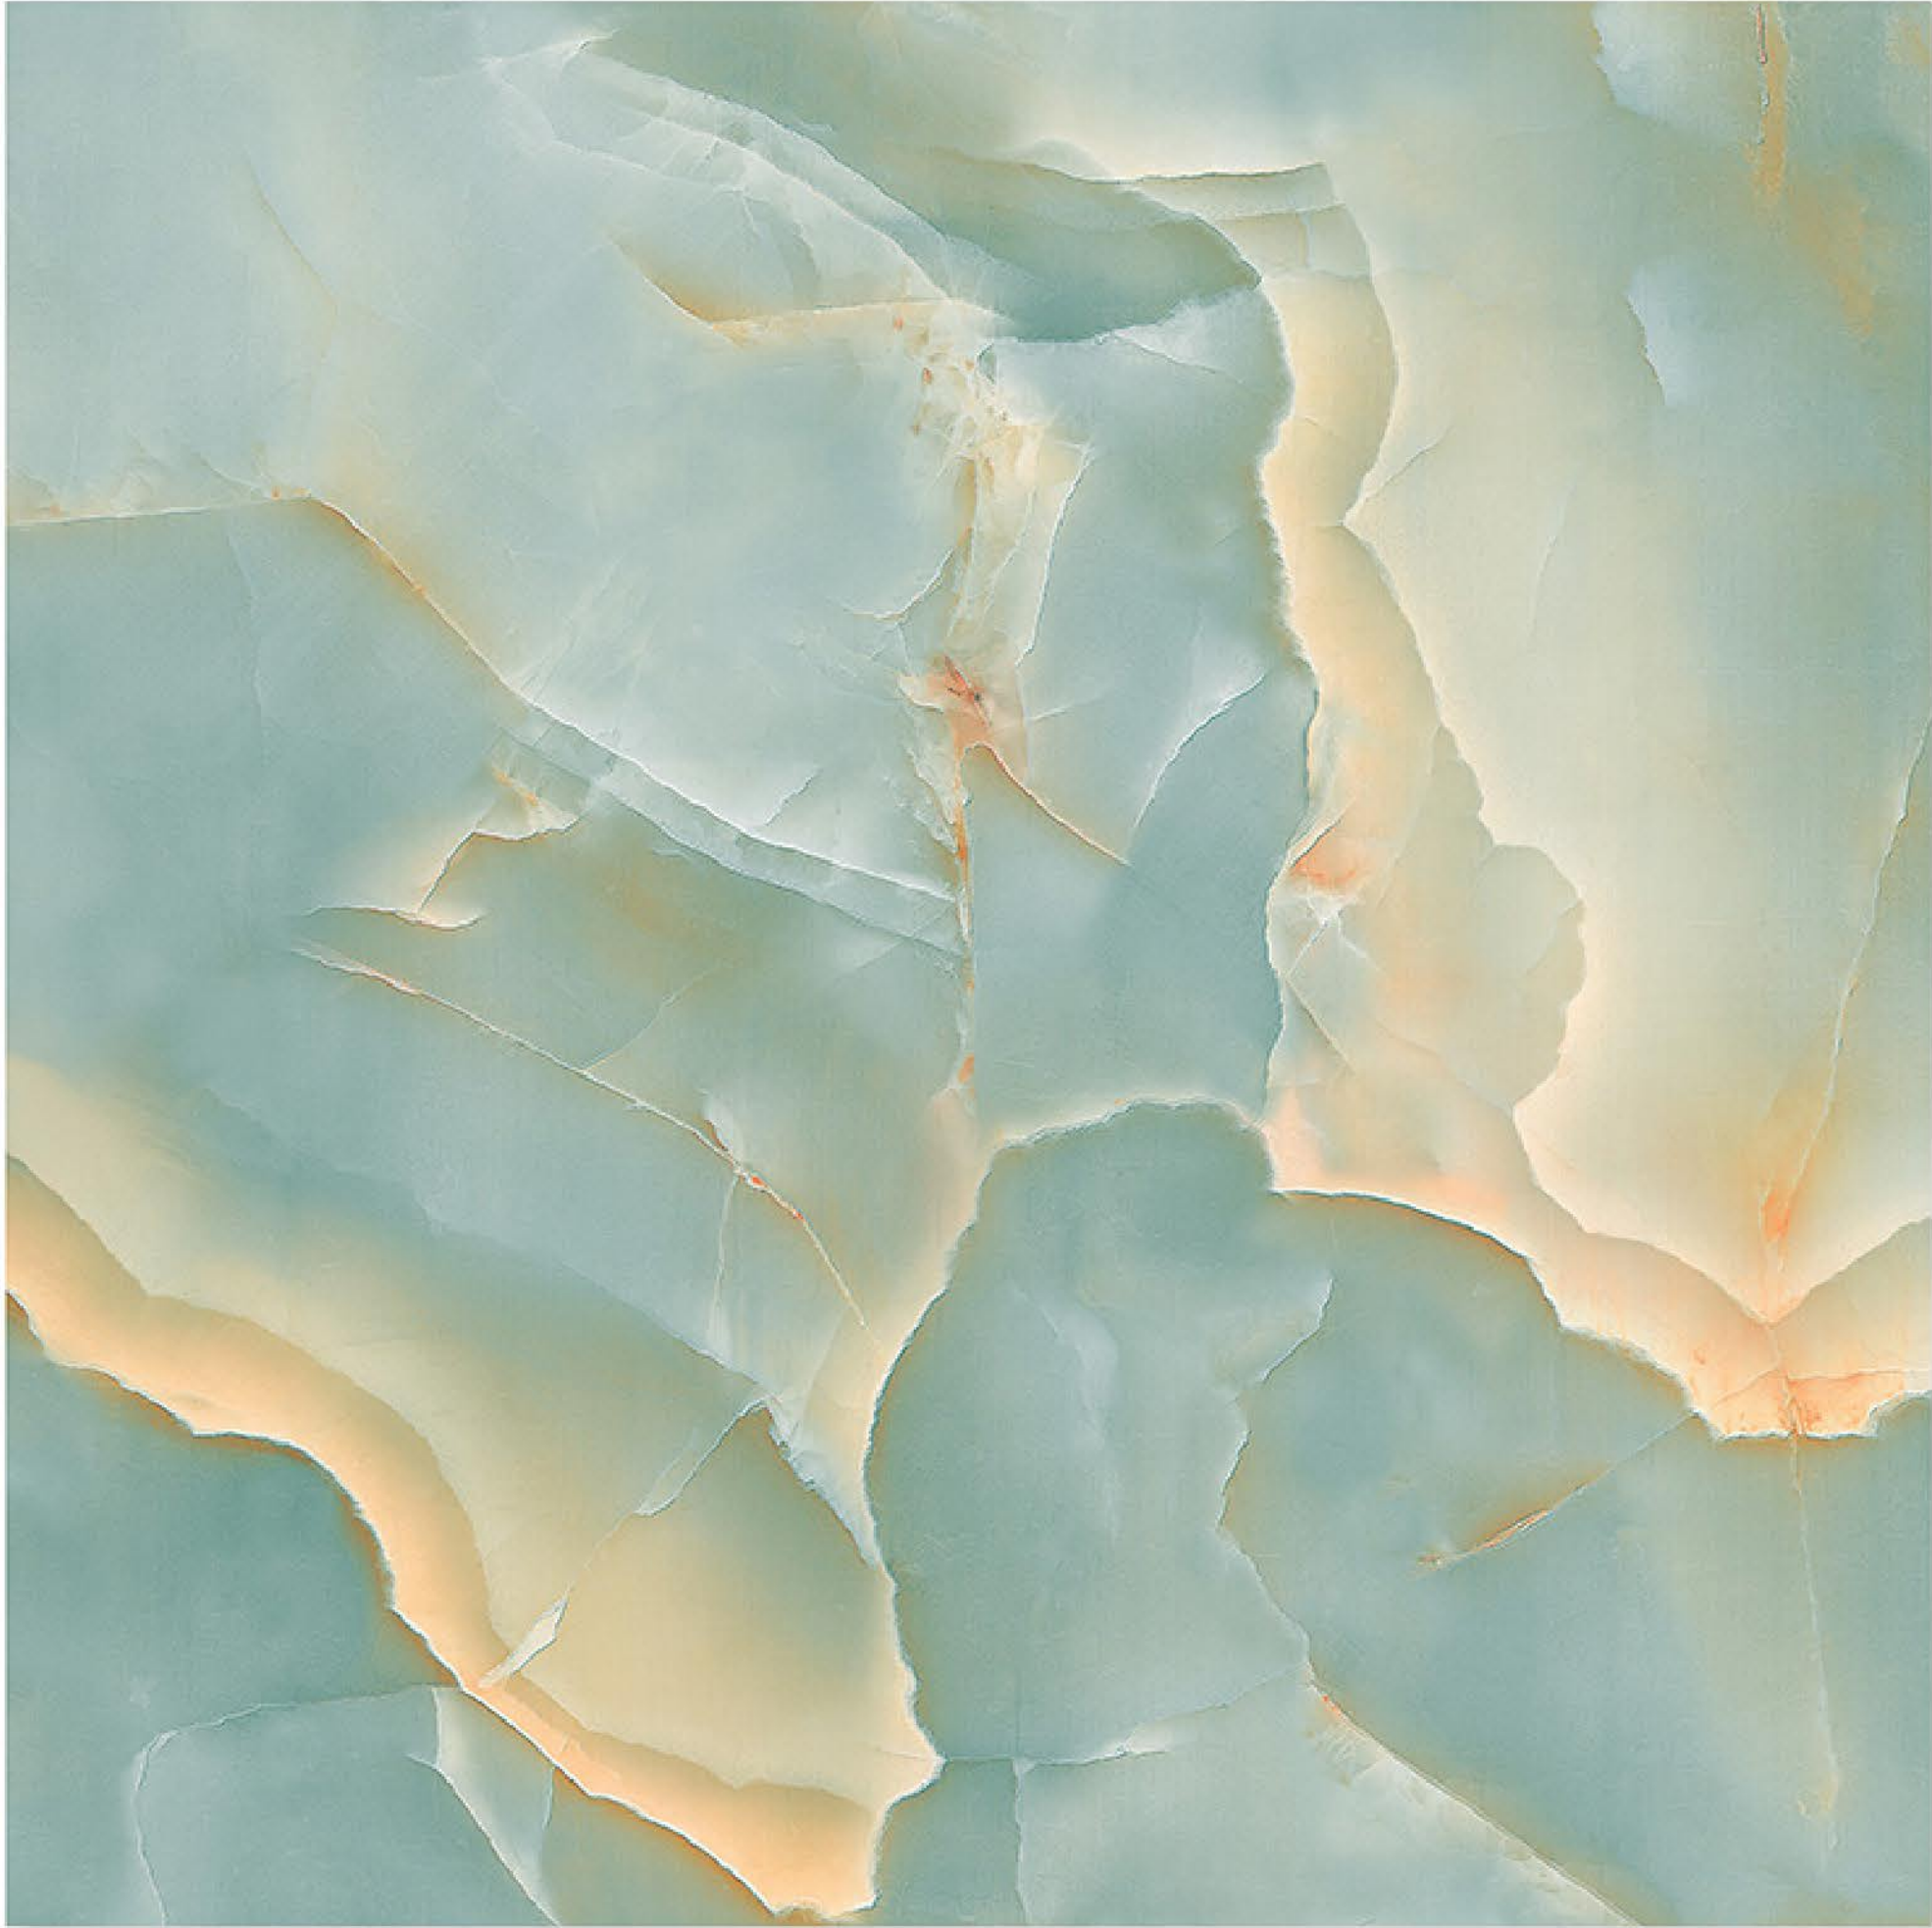

Eco-Friendly

100% Replacement
for Italian Marble

Random Designs

0% Zero Maintenance

Low Water Absorption

KENERA AQUA

Randoms

R1