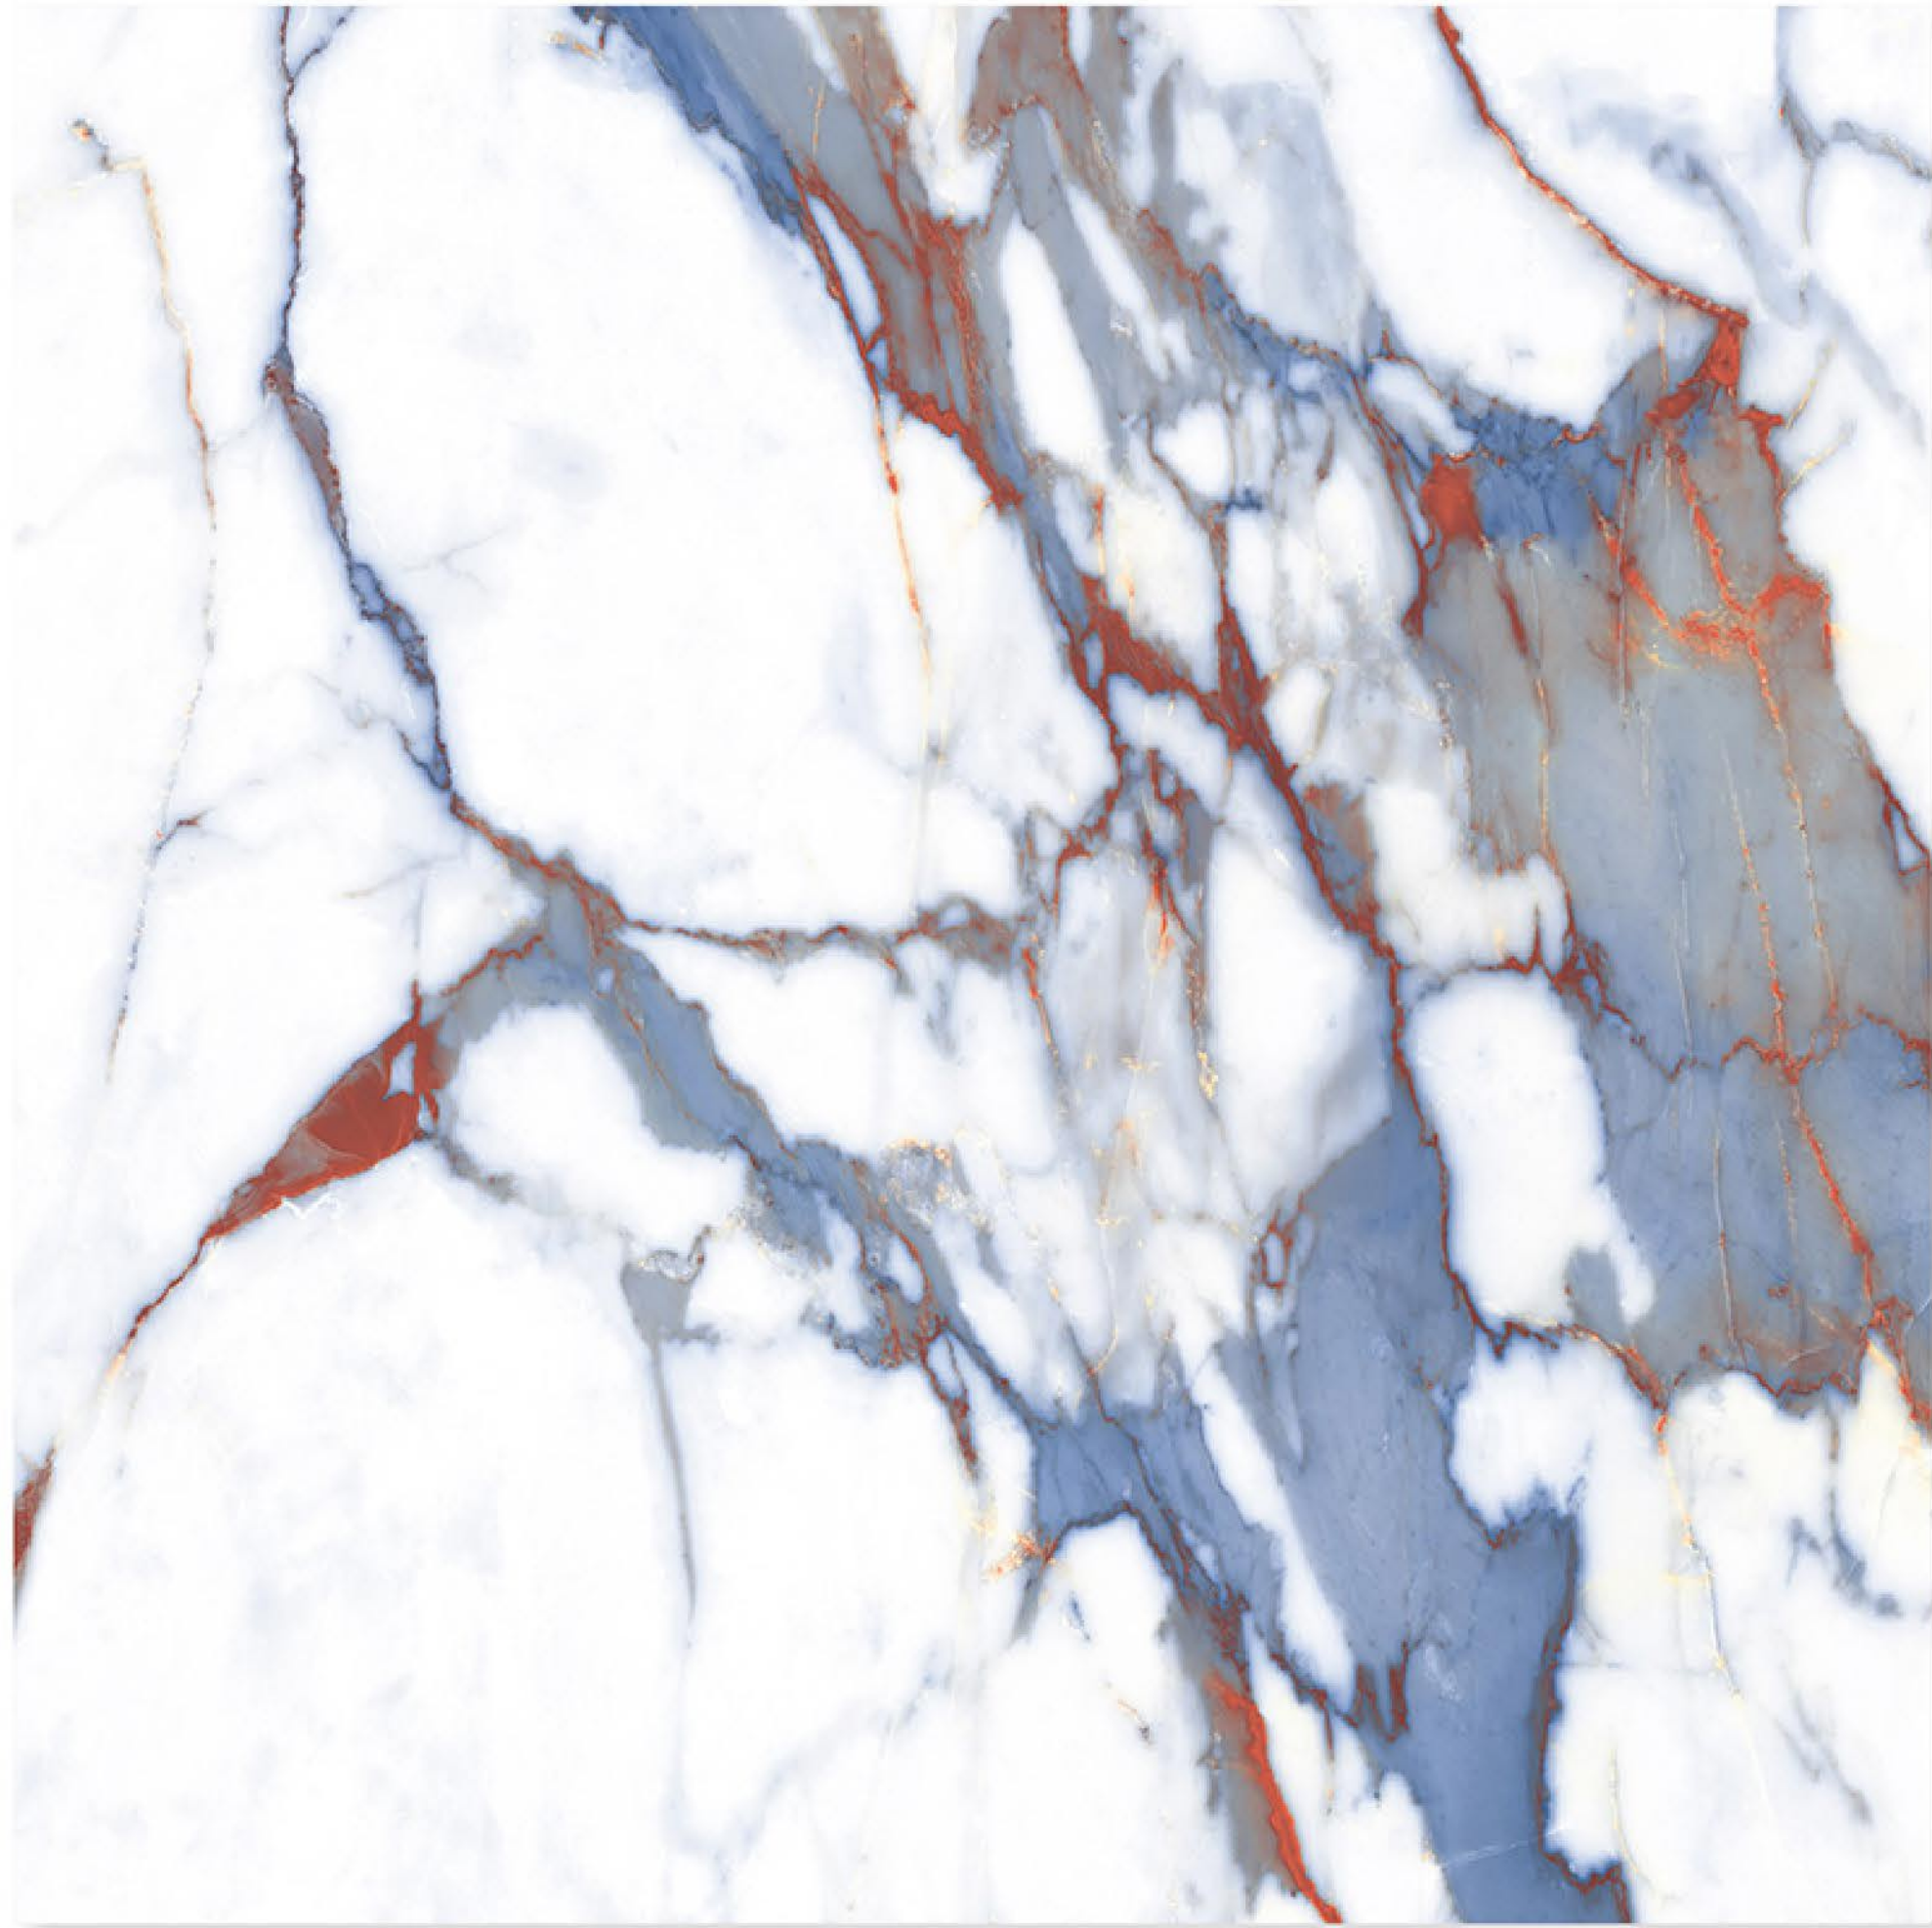

rainbow
COLLECTION

Eco-Friendly

100% Replacement
for Italian Marble

Random Designs

0% Zero Maintenance

Low Water Absorption

VENEZULLA BLUE

Randoms