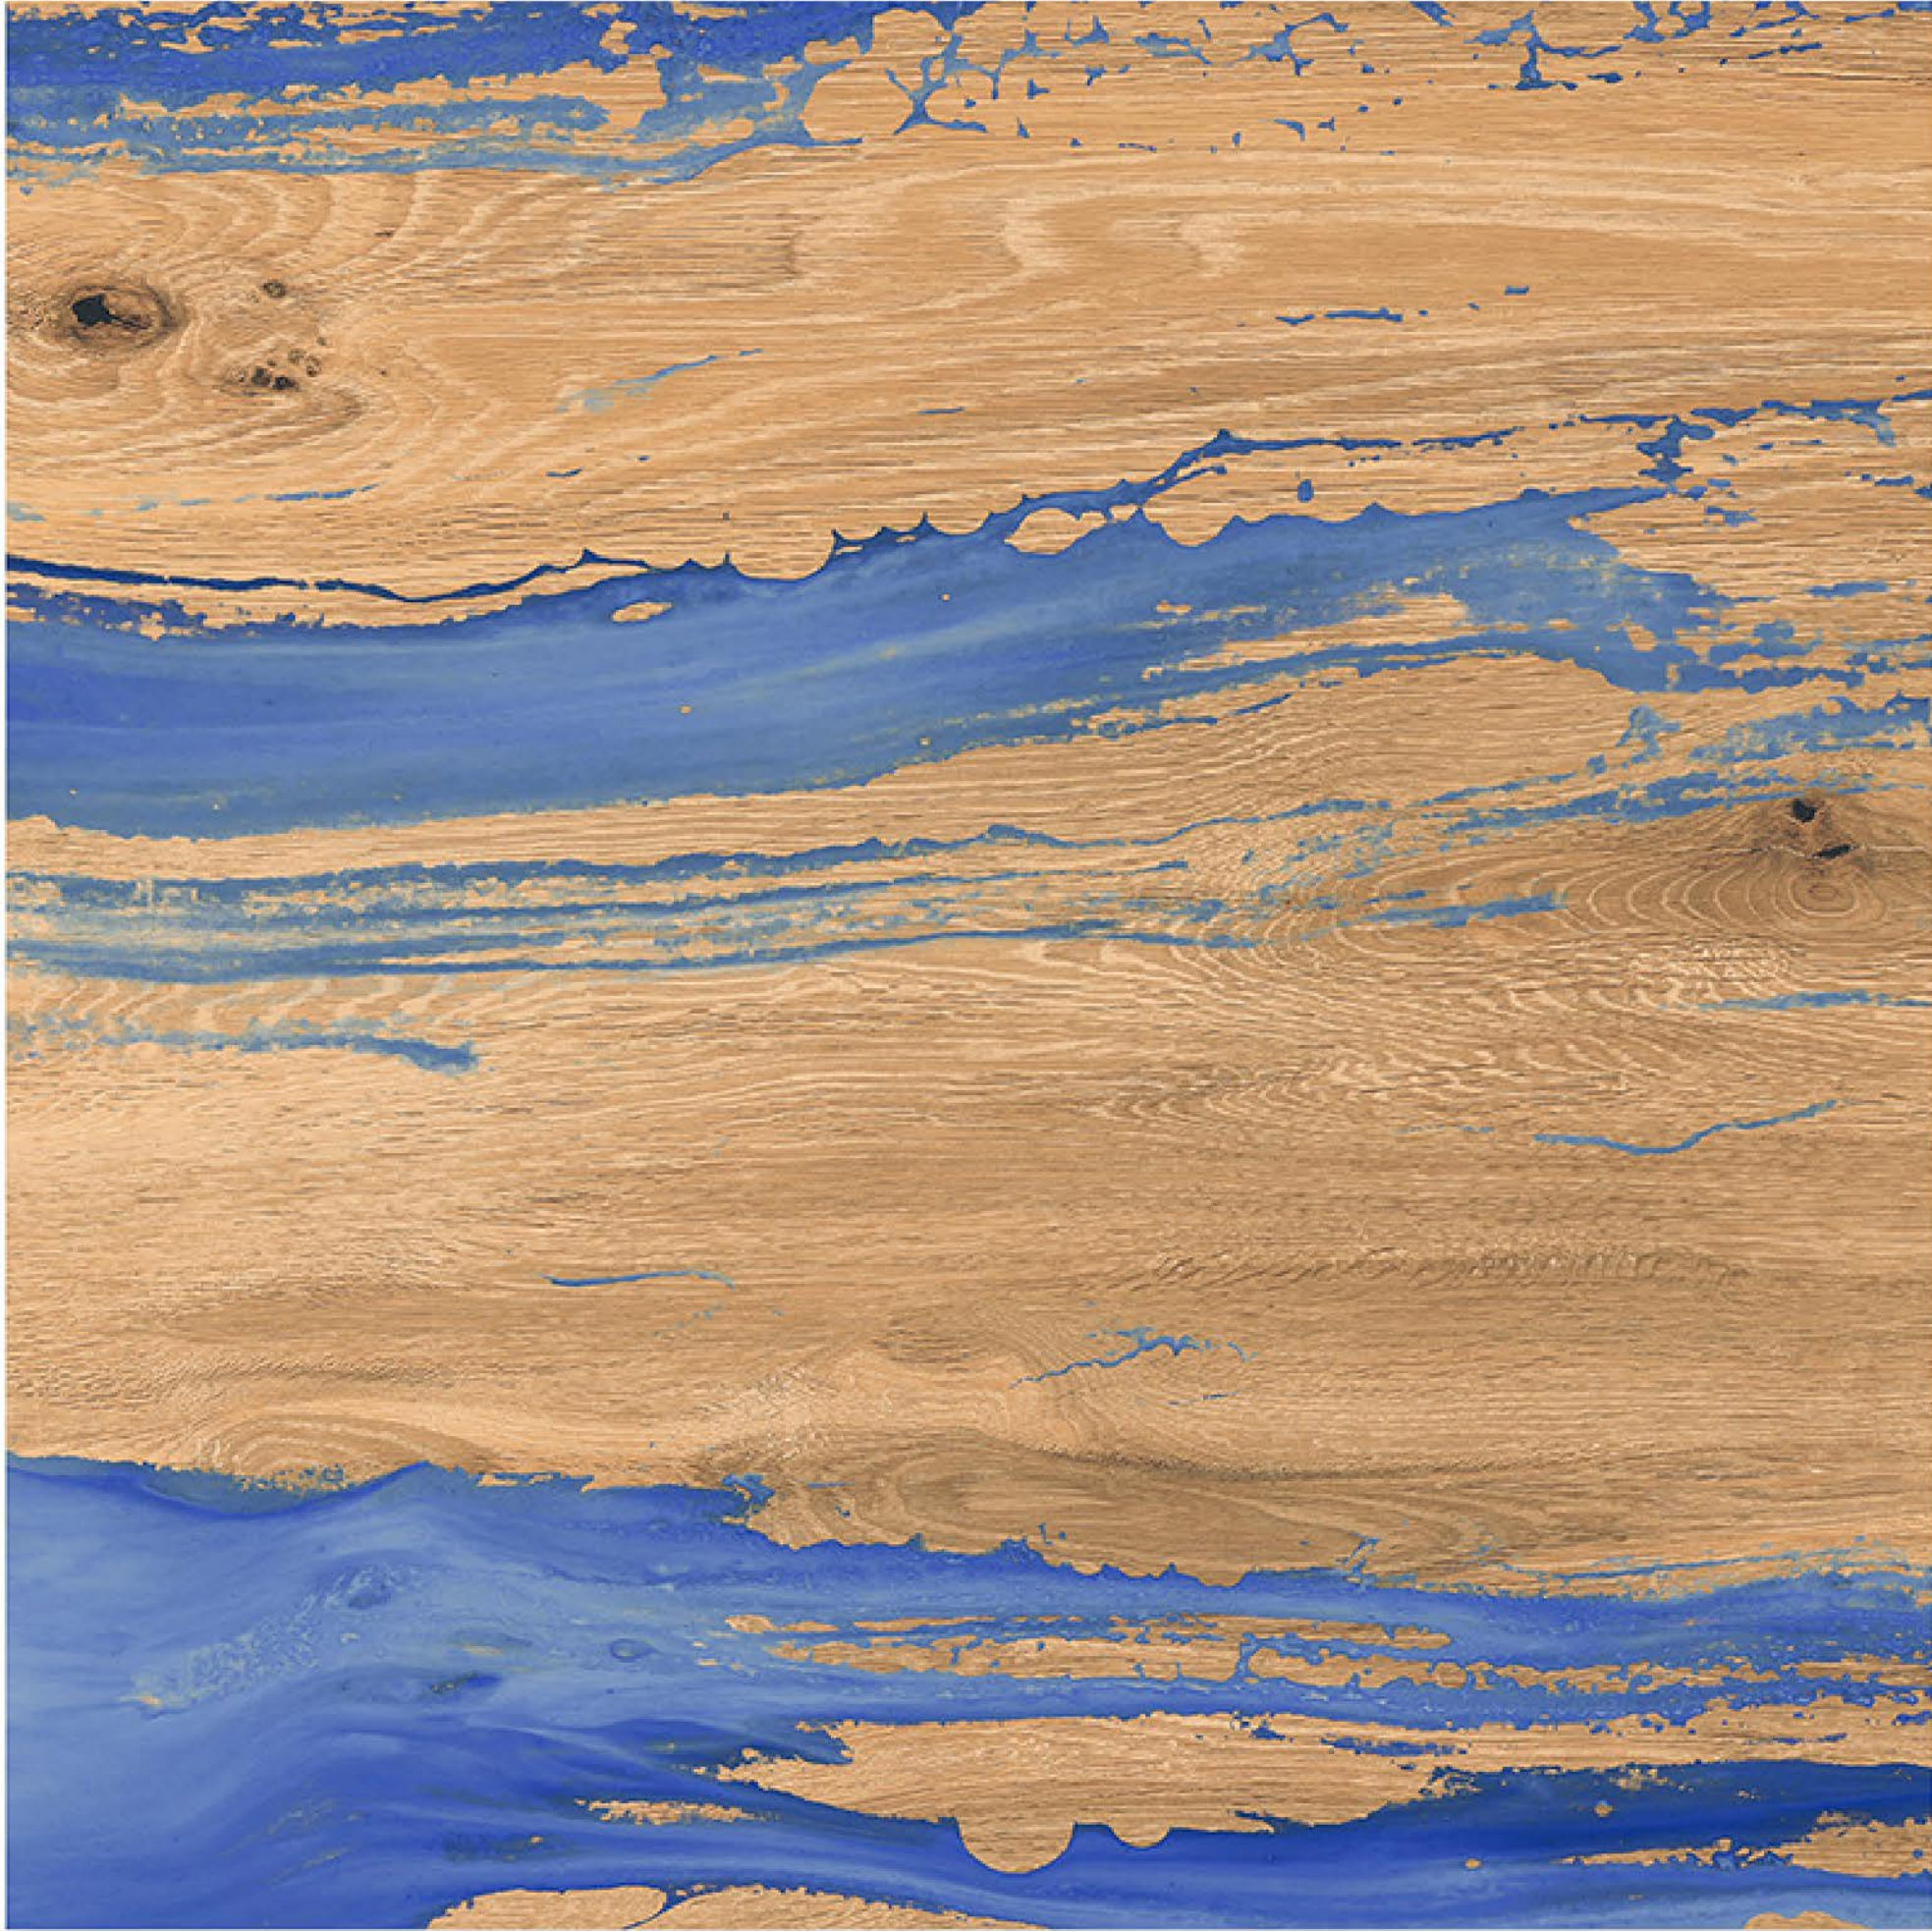

100% Replacement
for Italian Marble

Random Designs

0% Zero Maintenance

Low Water Absorption

COLORICA BLUE

Randoms

R1

R2