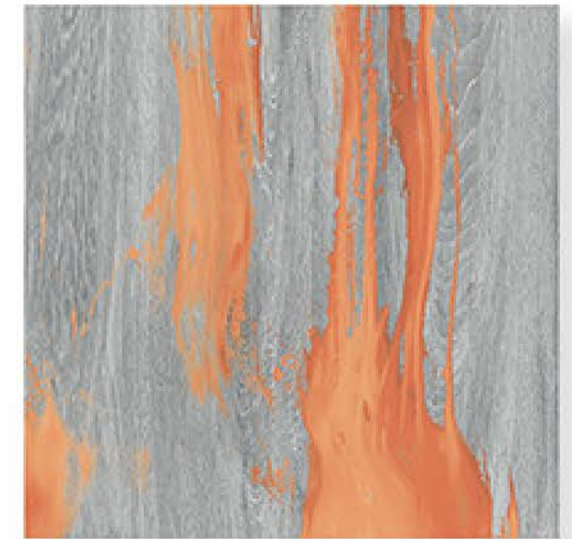

COLORICA ORANGE

Randoms

R2

+

rainbow
COLLECTION

Eco-Friendly

100% Replacement
for Italian Marble

Random Designs

0% Zero Maintenance

Low Water Absorption