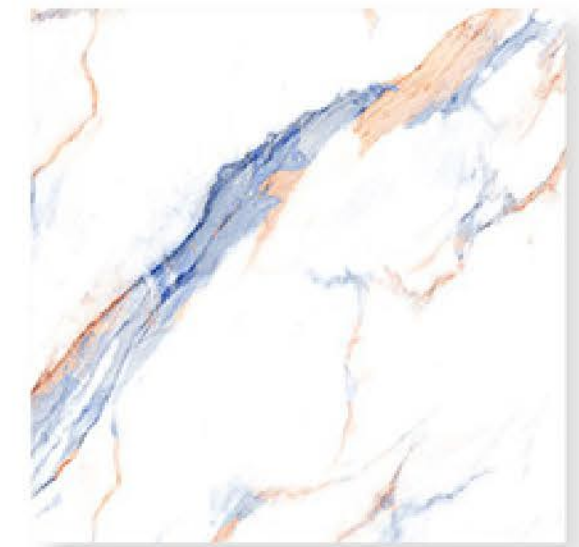

Eco-Friendly

100% Replacement
for Italian Marble

Random Designs

0% Zero Maintenance

Low Water Absorption

SUNSINE BLUE

Randoms

R1